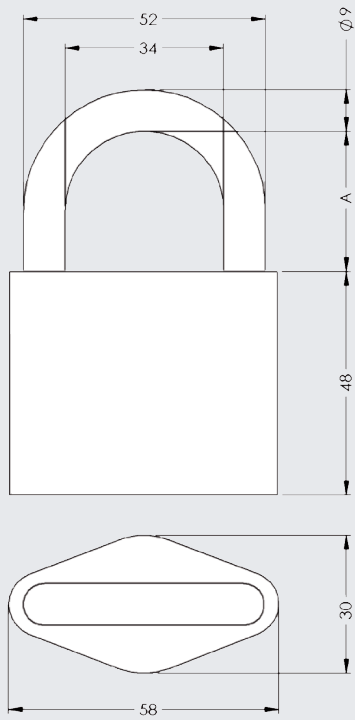

Features:

- 58mm brass bodied padlock
- Nickel plated
- 9mm diameter open shackle
- Shackles available in stainless steel or hardened
- Shackles available with 30 or 50 mm clearance

Padlock Information

Dimension A

- 30mm
- 50mm

Available Patented Systems:

- Kaba 20 (K37)
- quattro plus (K85)
- expert plus (K83)

Available Legacy Systems:

- Kaba 20 (P1)
- quattro Plus (K58)
- expert (K56)

PDS-023-02

Any questions? We would be happy to advise you.