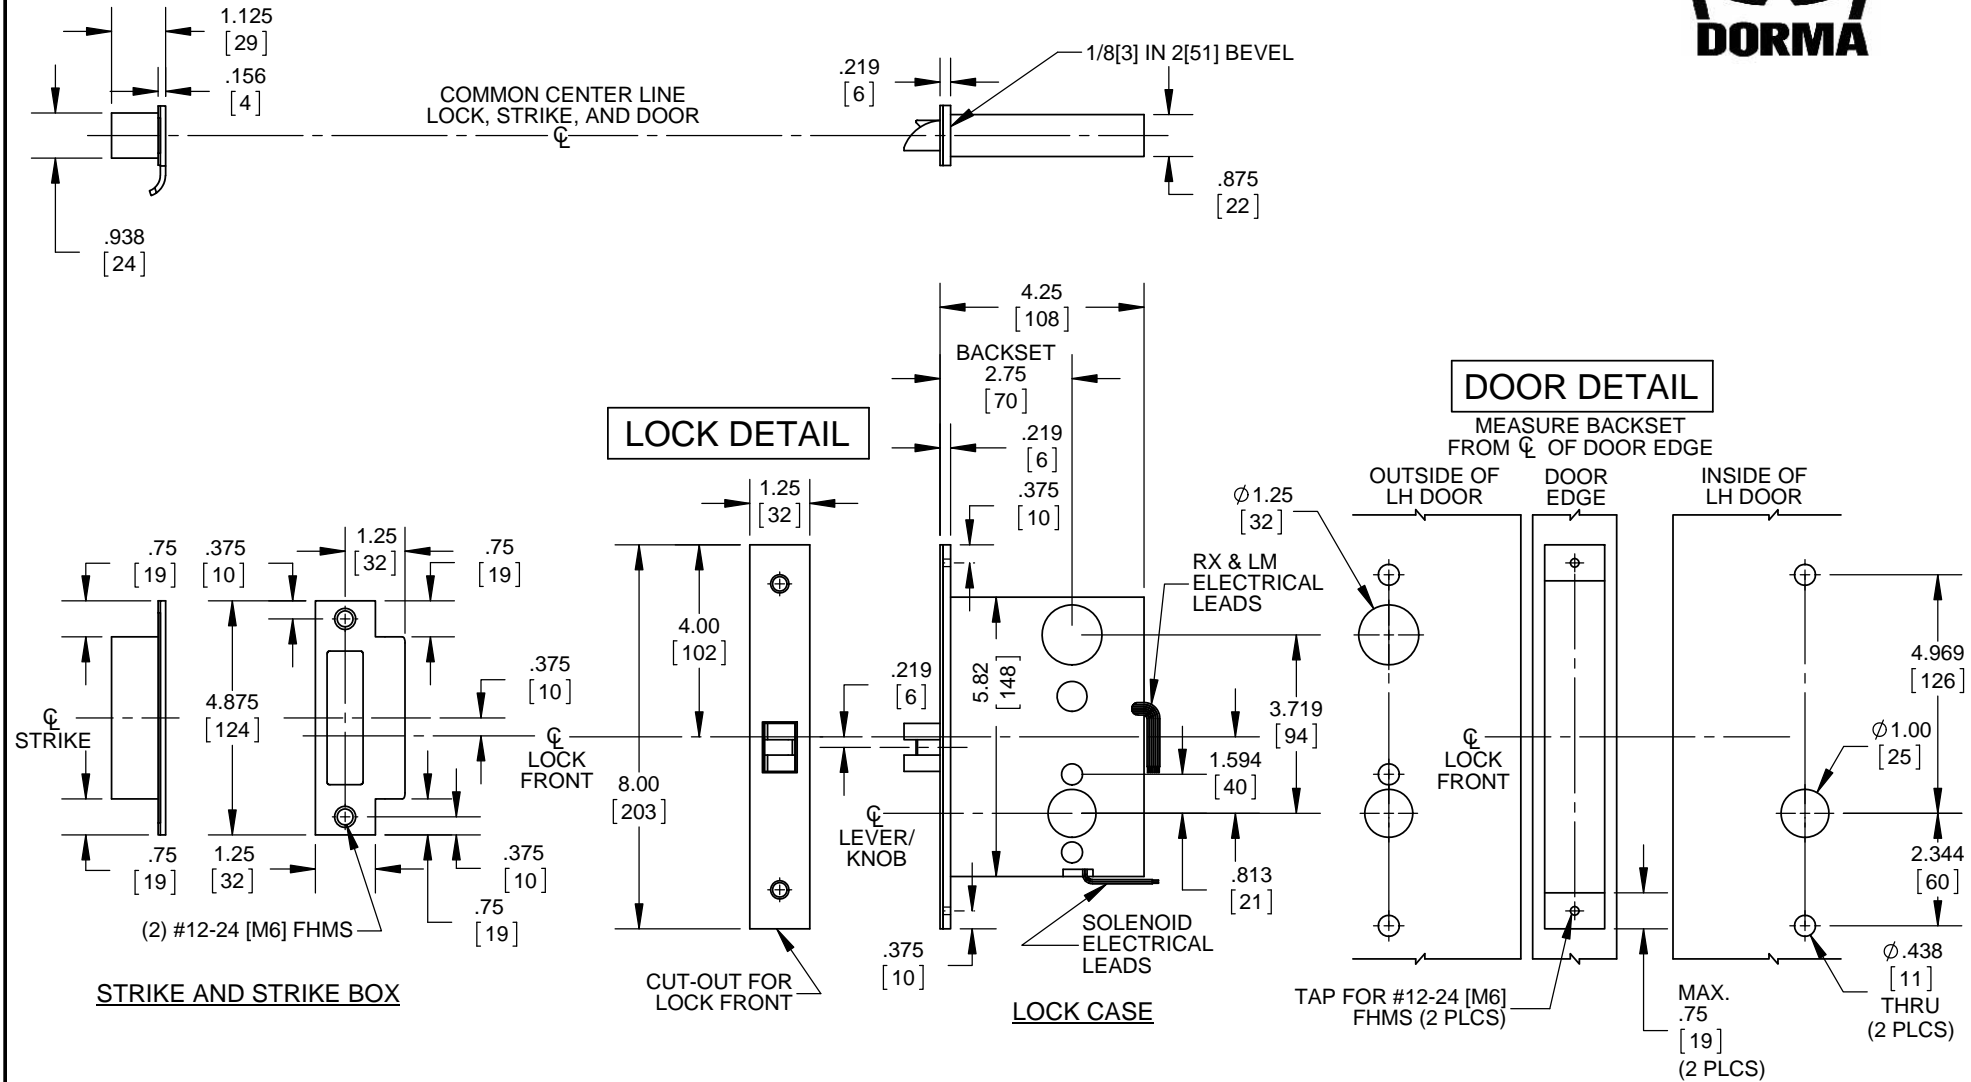

- NOTES:
1. DIMENSIONS ARE IN INCHES/[MM].
2. DO NOT SCALE DRAWING.

DOOR CUT-OUTS AS INDICATED UNDER DOOR DETAIL.
FRAME FOR STRIKE SHOWN UNDER LOCK DETAIL.

WOOD DOORS - H Escutcheon Trim
M9080EL, EU, ELRX, EURX AND LM OPTION

DORMA Architectural Hardware
Reamstown, PA 17567

NOTES:
 1. DIMENSIONS ARE IN INCHES/[MM].
 2. DO NOT SCALE DRAWING.

DOOR CUT-OUTS AS INDICATED UNDER DOOR DETAIL.
 FRAME FOR STRIKE SHOWN UNDER LOCK DETAIL.