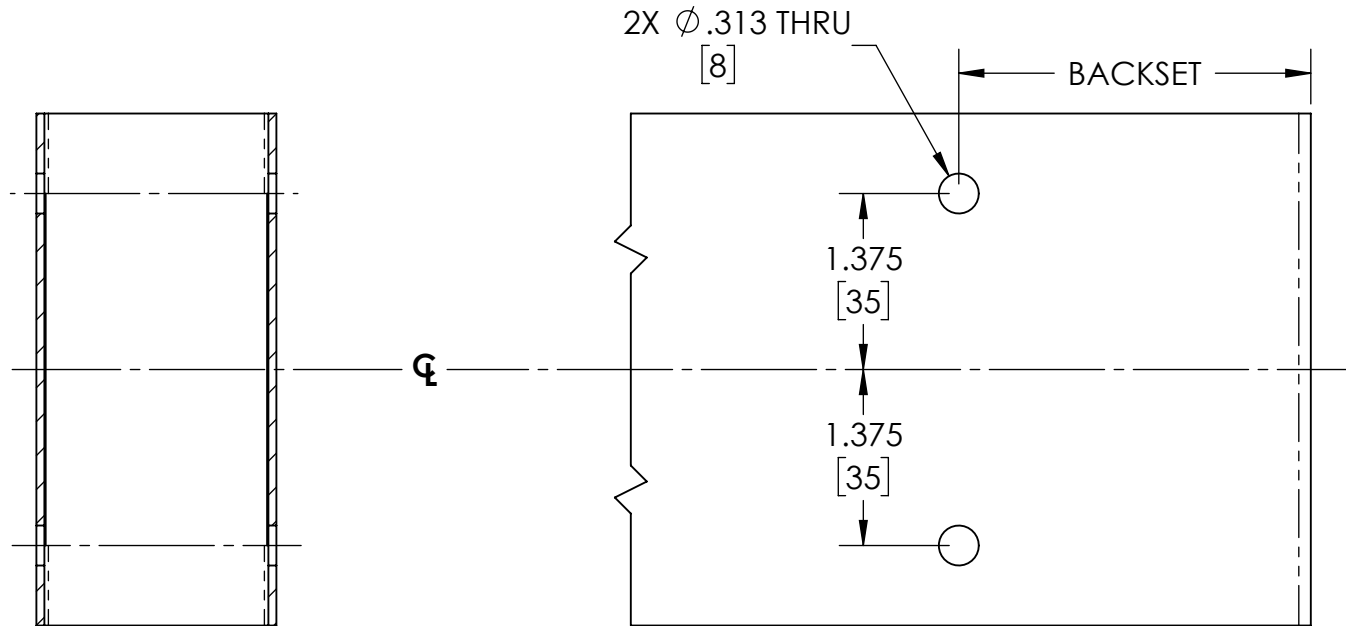

NOTES:

1. DRAWING IS NOT TO SCALE.
2. DIMENSIONS ARE IN INCHES/[MM].
3. FOR LEVER LOCKS ONLY. (DO NOT USE ON KNOB LOCKS)

WOOD DOORS FOR (LEVER ONLY):
C802 SERIES

dormakaba USA Inc
DORMA DRIVE
REAMSTOWN,
PA 17567
800 523 8483

NOTES:

1. DRAWING IS NOT TO SCALE.
2. DIMENSIONS ARE IN INCHES/[MM].
3. FOR LEVER LOCKS ONLY. (DO NOT USE ON KNOB LOCKS)

METAL DOORS FOR (LEVER ONLY):
C802 SERIES

dormakaba 

dormakaba USA Inc
DORMA DRIVE
REAMSTOWN,
PA 17567
800 523 8483