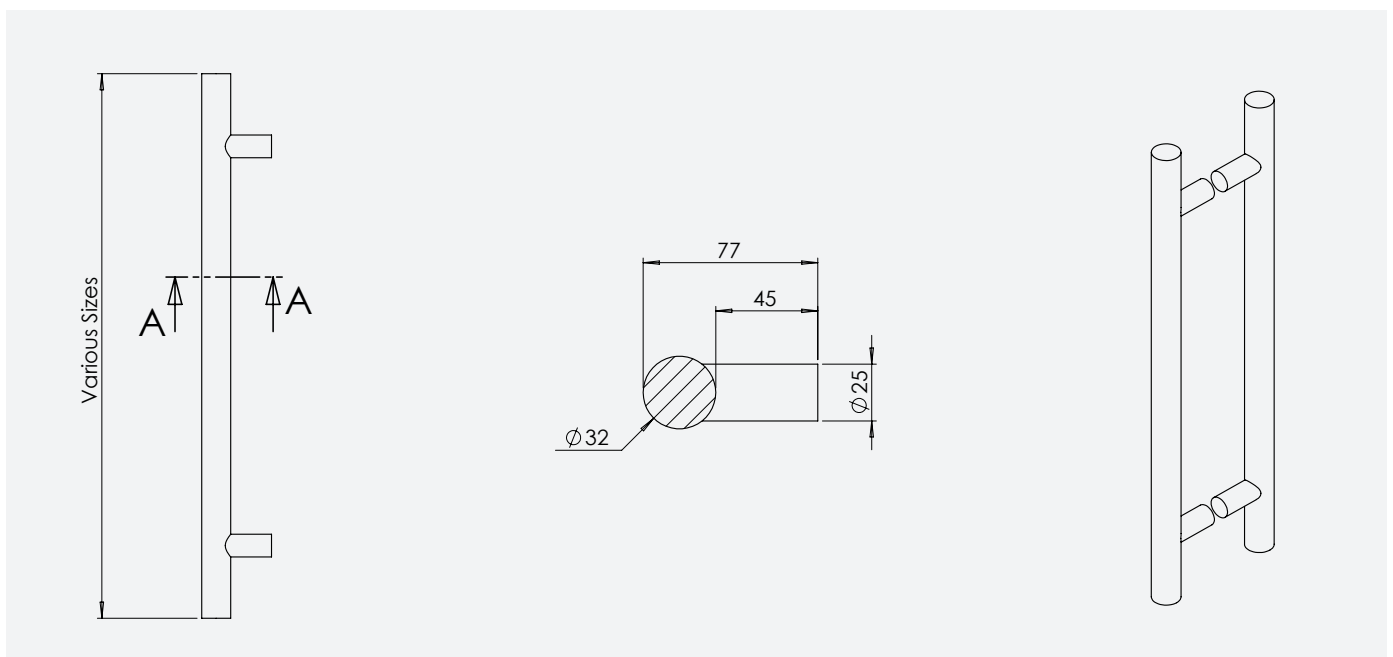

**Legend**

- 01** Spacer
- 02** Washer
- 03** Grub Screw
- 04** Bolt
- 05** Disc
- 06** Coach Bolt

**TIMBER DOOR FIXING**

Material Size	Bolt Size
14mm Ø	5mm
16mm Ø	5mm
19mm Ø	8mm
25mm Ø	8mm
32mm Ø	8mm

**METAL DOOR FIXING**

Material Size	Bolt Size
14mm Ø	5mm
16mm Ø	5mm
19mm Ø	8mm
25mm Ø	8mm
32mm Ø	8mm

**GLASS DOOR FIXING**

Material Size	Bolt Size
14mm Ø	12mm Ø
16mm Ø	12mm Ø
19mm Ø	12mm Ø
25mm Ø	12mm Ø
32mm Ø	12mm Ø