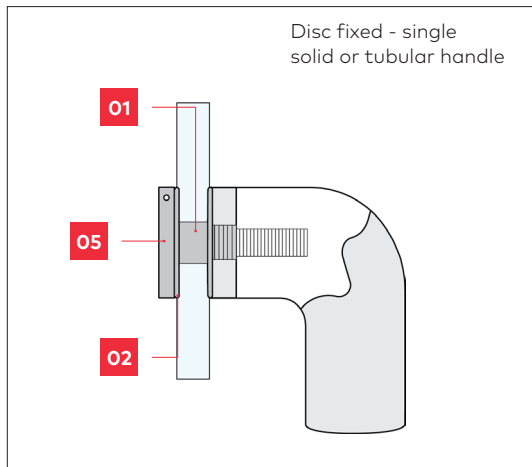

# Fixing options

**GD FIX** - glass doors

**TM FIX** - timber or metal doors

**D FIX** - glass, metal or timber doors

**C FIX** - timber doors only

**Note**

Nylon spacers and washers are included with handle for glass door fixing option.