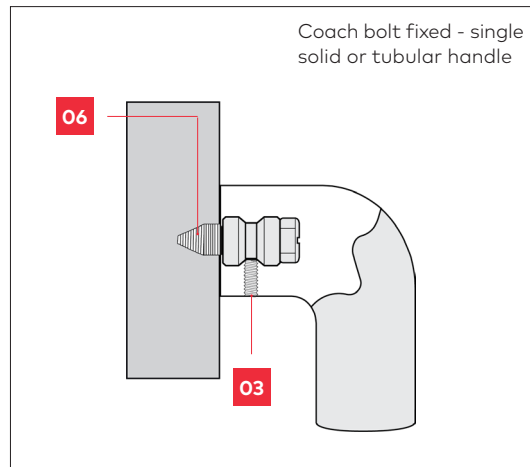

# Fixing options

**GD FIX** - glass doors

**TM FIX** - timber or metal doors

**D FIX** - glass, metal or timber doors

**C FIX** - timber doors only

**Note**

Nylon spacers and washers are included with handle for glass door fixing option.

**Legend**

- 01** Spacer
- 02** Washer
- 03** Grub Screw
- 04** Bolt
- 05** Disc
- 06** Coach Bolt

**TIMBER DOOR FIXING**

Material Size	Bolt Size
14mm Ø	5mm
16mm Ø	5mm
19mm Ø	8mm
25mm Ø	8mm
32mm Ø	8mm

**METAL DOOR FIXING**