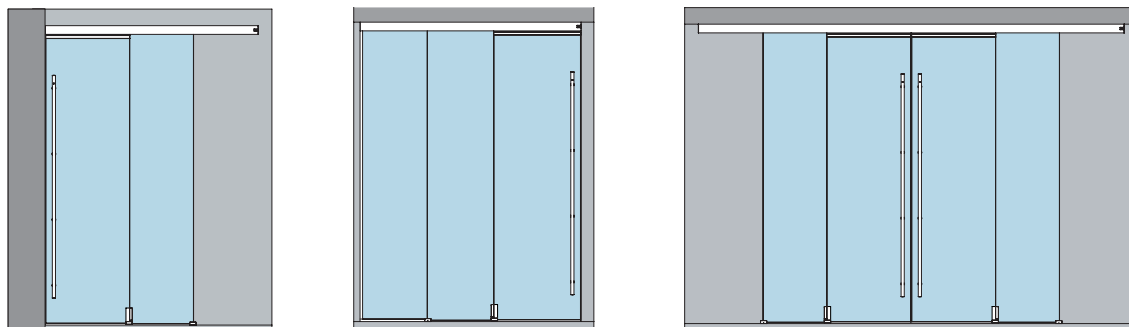

MUTO Premium Telescopic

Options

- Moving floor guides
- With or without handle
- Sidelites
- Single or bi-parting doors (2-panel and 4-panel)
- DORMOTION damping mechanism (DORMA SoftClose®)
- Door position status indicator

The easy MUTO Telescopic ordering process makes it simple to specify numerous solutions for single or bi-parting door systems, with or without sidelites.

Door widths

Without DORMOTION

- Without handle:
  23-5/8"–47-1/4" (600–1200)
  (for both quick mover and slow mover panels)
- With handle:
  26-1/8"–49-3/4" (664–1264)
  (for slow mover panel)

With DORMOTION

- Without handle:
  31-1/8"–47-1/4" (791–1200)
  (for both quick mover and slow mover panels)
- With handle:
  33-5/8"–49-3/4" (854–1264)
  (for quick mover panel)
  28-1/2"–44-5/8" (724–1133)
  (for slow mover panel)