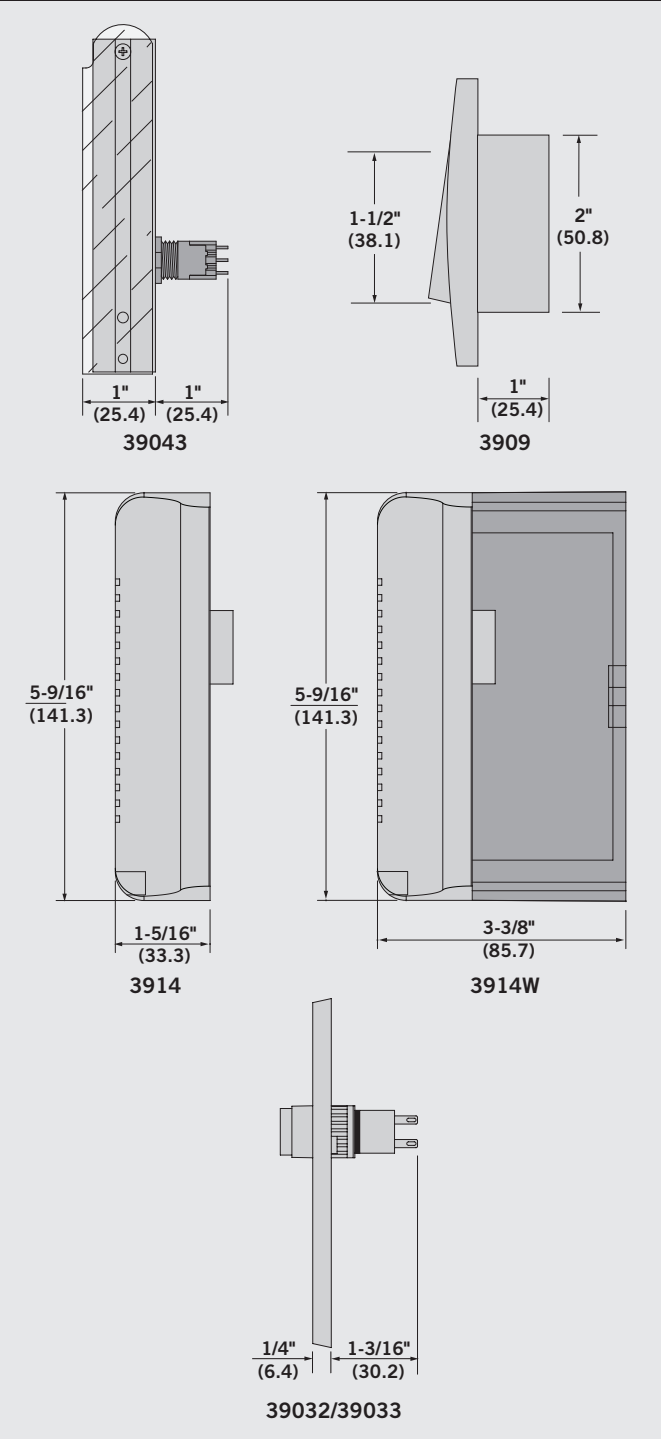

How to Order 39 Series

Series		Type	
Alerts/Sounders/ Specialty Switches	39	043Y	Emergency Pull Station, Yellow w/ Red Pull
		043B	Emergency Pull Station, Blue w/ Red Pull
		09SMO	Rocker Switch, Momentary
		09SMA	Rocker Switch, Maintained
		032	Audible Alert, Narrow¹
		033	Audible Alert¹
39	628	14	Sounder, White
		14W	Sounder, Red w/ Weatherproof Gasket

Clear Anodized Aluminum	628
Satin Dark Bronze Anodized	710

Finish¹

¹. Faceplate finish applicable to 39032 & 39033 only.

Alert/Sounder Specification	39032	39033	3914
Power Consumption	30 mA	30 mA	63 mA
Sound Output Level	80-96 db	80-96 db	102 db, field-selectable
Voltage	10 to 26 VDC	10 to 26 VDC	12/24 VDC

Side Profiles

DORMA also offers a complete line of Electromagnetic Locks, Electric Strikes, Door Controls, Power Supplies, Switches, Keypads & Readers, Exit Devices, Systems & Door Hardware.

DORMA Americas
www.dorma-usa.com

DORMA
DORMA Drive, Drawer AC
Reamstown, PA 17567-0411
Tel: (800) 523-8483
Fax: (800) 274-9724
archdw@dorma-usa.com

DORMA Canada
1680 Courtney Park Drive, Unit 13
Mississauga, Ontario L5T 1R4
Tel: (800) 387-4938
Fax: (905) 670-5850
sales@dormacanada.com

DORMA Mexico, S. de R.L. de C.V.
Calle Sur 110, no. 63, Col. Tolteca
01150 México, D.F.
Tel: (52+55) 5272-6937
Fax: (52+55) 5272-6948
operacion@dorma.com.mx