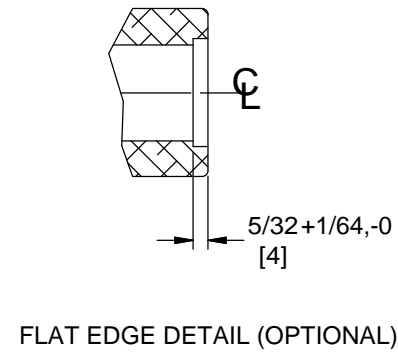

NOTES:

1. DIMENSIONS ARE IN INCHES/ [MM]
2. DO NOT SCALE DRAWING.

Wood Doors For:  
 C500, CL700, CL800 Series  
 Face Plate 1-1/8" Flat or Beveled

DORMA Architectural Hardware  
 Reamstown, PA 17567

NOTES:

1. DIMENSIONS ARE IN INCHES/ [MM]
2. DO NOT SCALE DRAWING.

Metal Doors For:  
 C500, CL700, CL800 Series  
 Face Plate 1-1/8" Flat or Beveled

DORMA Architectural Hardware  
 Reamstown, PA 17567