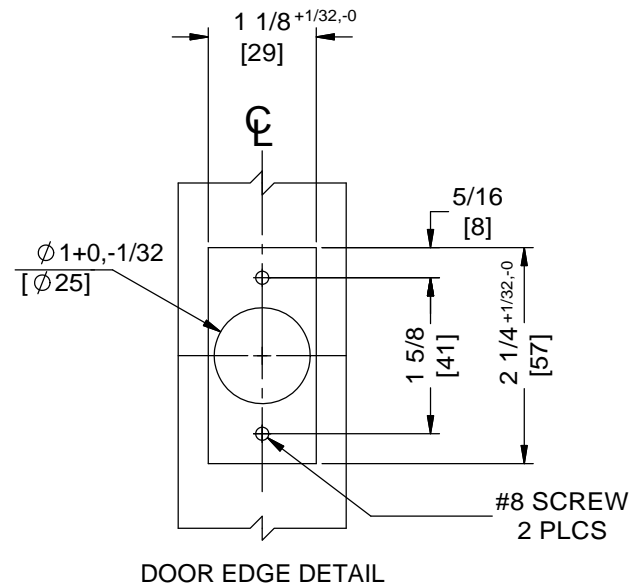

NOTES:

1. DIMENSIONS ARE IN INCHES/ [MM]
2. DO NOT SCALE DRAWING.

Wood Doors For:  
 C500, CL700, CL800 Series  
 Face Plate 1-1/8" Flat or Beveled

DORMA Architectural Hardware  
 Reamstown, PA 17567

NOTES:

1. DIMENSIONS ARE IN INCHES/ [MM]
2. DO NOT SCALE DRAWING.

Metal Doors For:  
 C500, CL700, CL800 Series  
 Face Plate 1-1/8" Flat or Beveled

DORMA Architectural Hardware  
 Reamstown, PA 17567