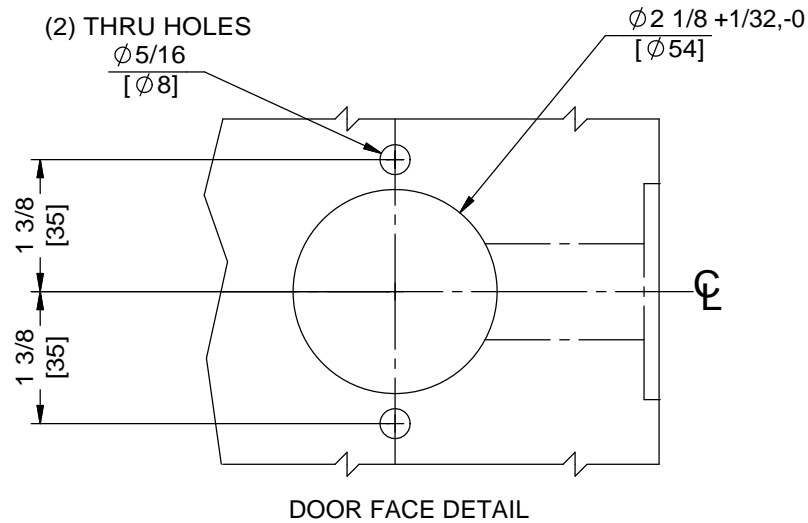

NOTES:

1. DIMENSIONS ARE IN INCHES/ [MM]
2. DO NOT SCALE DRAWING.

Wood Doors For:  
 C500, CL700, CL800 Series  
 Face Plate 1-1/8" Flat or Beveled

DORMA Architectural Hardware  
 Reamstown, PA 17567

NOTES:

1. DIMENSIONS ARE IN INCHES/ [MM]
2. DO NOT SCALE DRAWING.

Metal Doors For:  
 C500, CL700, CL800 Series  
 Face Plate 1-1/8" Flat or Beveled

DORMA Architectural Hardware  
 Reamstown, PA 17567