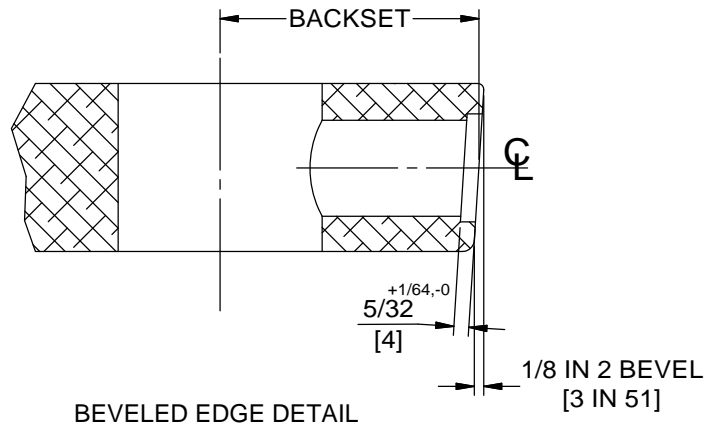

NOTES:

1. DIMENSIONS ARE IN INCHES/ [MM]
2. DO NOT SCALE DRAWING.

Wood Doors For:  
 C500, CL700, CL800 Series  
 Face Plate 1-1/8" Flat or Beveled

DORMA Architectural Hardware  
 Reamstown, PA 17567

NOTES:

1. DIMENSIONS ARE IN INCHES/ [MM]
2. DO NOT SCALE DRAWING.

Metal Doors For:  
 C500, CL700, CL800 Series  
 Face Plate 1-1/8" Flat or Beveled

DORMA Architectural Hardware  
 Reamstown, PA 17567