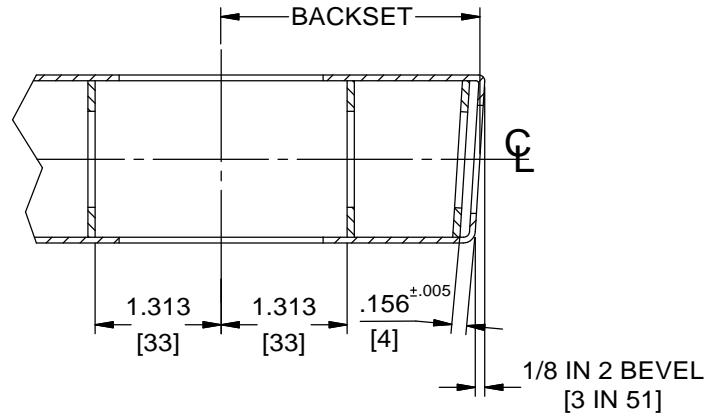

NOTES:

1. DIMENSIONS ARE IN INCHES/ [MM]
2. DO NOT SCALE DRAWING.

Wood Doors For:  
 C500, CL700, CL800 Series  
 Face Plate 1-1/8" Flat or Beveled

DORMA Architectural Hardware  
 Reamstown, PA 17567

NOTES:

1. DIMENSIONS ARE IN INCHES/ [MM]
2. DO NOT SCALE DRAWING.

Metal Doors For:  
 C500, CL700, CL800 Series  
 Face Plate 1-1/8" Flat or Beveled

DORMA Architectural Hardware  
 Reamstown, PA 17567