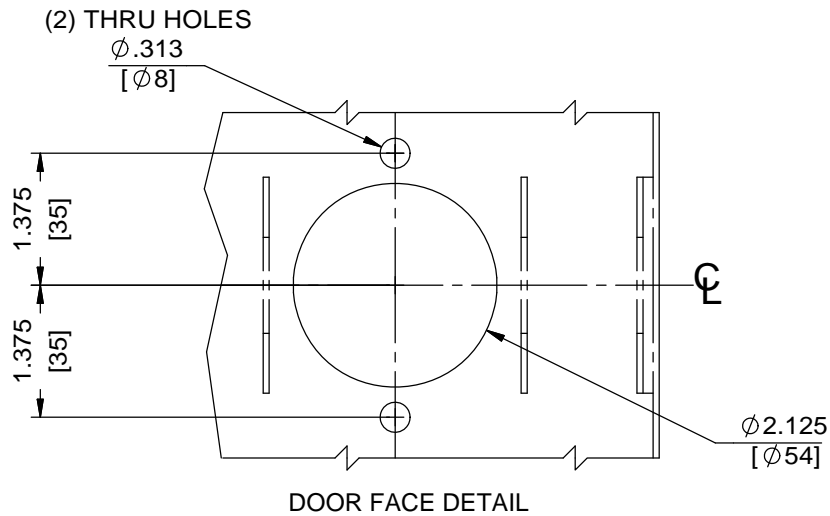

NOTES:

1. DIMENSIONS ARE IN INCHES/ [MM]
2. DO NOT SCALE DRAWING.

Wood Doors For:  
 C500, CL700, CL800 Series  
 Face Plate 1-1/8" Flat or Beveled

DORMA Architectural Hardware  
 Reamstown, PA 17567

NOTES:

1. DIMENSIONS ARE IN INCHES/ [MM]
2. DO NOT SCALE DRAWING.

Metal Doors For:  
 C500, CL700, CL800 Series  
 Face Plate 1-1/8" Flat or Beveled

DORMA Architectural Hardware  
 Reamstown, PA 17567