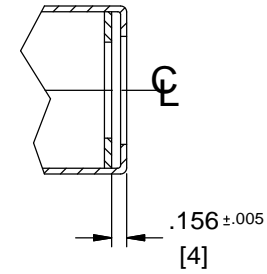

NOTES:

1. DIMENSIONS ARE IN INCHES/ [MM]
2. DO NOT SCALE DRAWING.

Wood Doors For:  
 C500, CL700, CL800 Series  
 Face Plate 1-1/8" Flat or Beveled

DORMA Architectural Hardware  
 Reamstown, PA 17567

NOTES:

1. DIMENSIONS ARE IN INCHES/ [MM]
2. DO NOT SCALE DRAWING.

Metal Doors For:  
 C500, CL700, CL800 Series  
 Face Plate 1-1/8" Flat or Beveled

DORMA Architectural Hardware  
 Reamstown, PA 17567