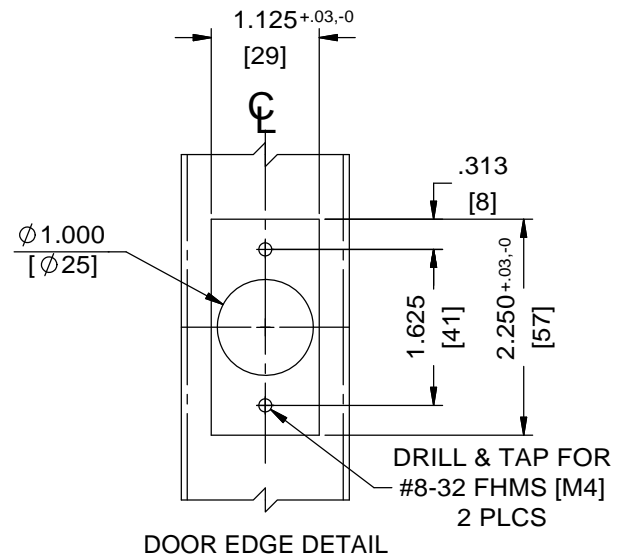

NOTES:

1. DIMENSIONS ARE IN INCHES/ [MM]
2. DO NOT SCALE DRAWING.

Wood Doors For:  
 C500, CL700, CL800 Series  
 Face Plate 1-1/8" Flat or Beveled

DORMA Architectural Hardware  
 Reamstown, PA 17567

NOTES:

1. DIMENSIONS ARE IN INCHES/ [MM]
2. DO NOT SCALE DRAWING.

Metal Doors For:  
 C500, CL700, CL800 Series  
 Face Plate 1-1/8" Flat or Beveled

DORMA Architectural Hardware  
 Reamstown, PA 17567