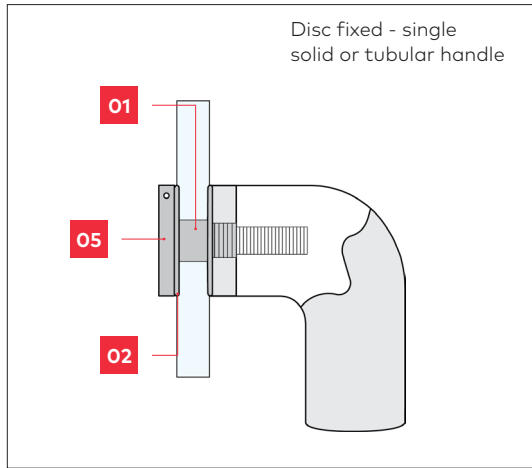

# Fixing options

**GD FIX** - glass doors

**TM FIX** - timber or metal doors

**D FIX** - glass, metal or timber doors

**C FIX** - timber doors only

**Note**

Nylon spacers and washers are included with handle for glass door fixing option.