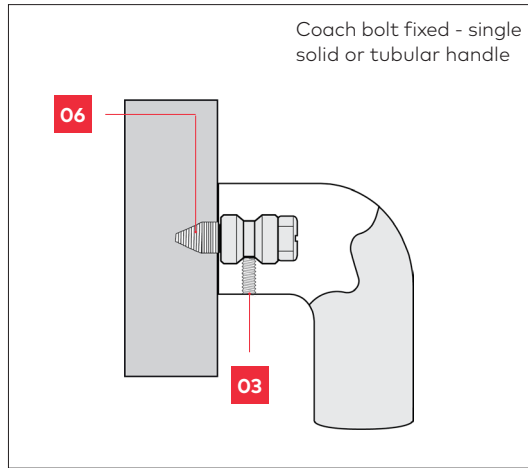

# Fixing options

**GD FIX** - glass doors

**TM FIX** - timber or metal doors

**D FIX** - glass, metal or timber doors

**C FIX** - timber doors only

**Note**

Nylon spacers and washers are included with handle for glass door fixing option.

**Legend**

- 01** Spacer
- 02** Washer
- 03** Grub Screw
- 04** Bolt
- 05** Disc
- 06** Coach Bolt

**TIMBER DOOR FIXING**

Material Size	Bolt Size
14mm Ø	5mm
16mm Ø	5mm
19mm Ø	8mm
25mm Ø	8mm
32mm Ø	8mm

**METAL DOOR FIXING**