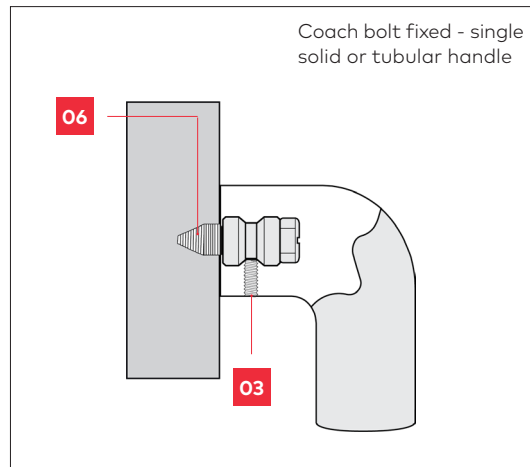

Fixing options

GD FIX - glass doors

TM FIX - timber or metal doors

D FIX - glass, metal or timber doors

C FIX - timber doors only

Note
Nylon spacers and washers are included with handle for glass door fixing option.

Legend
01 Spacer **03** Grub Screw **05** Disc
02 Washer **04** Bolt **06** Coach Bolt

TIMBER DOOR FIXING

Material Size	Bolt Size
14mm Ø	5mm
16mm Ø	5mm
19mm Ø	8mm
25mm Ø	8mm
32mm Ø	8mm

METAL DOOR FIXING

Material Size	Bolt Size
14mm Ø	5mm
16mm Ø	5mm
19mm Ø	8mm
25mm Ø	8mm
32mm Ø	8mm