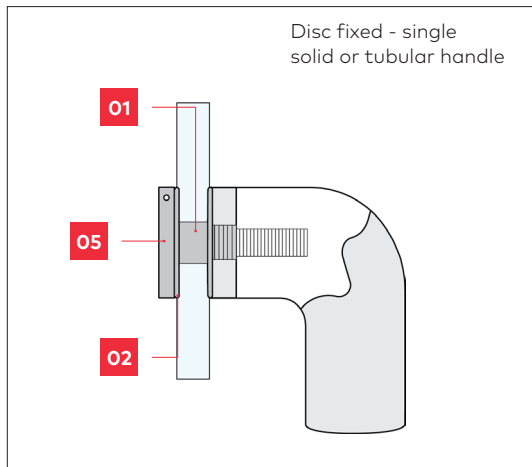

Fixing options

GD FIX - glass doors

TM FIX - timber or metal doors

D FIX - glass, metal or timber doors

C FIX - timber doors only

Note
Nylon spacers and washers are included with handle for glass door fixing option.

Legend
01 Spacer **03** Grub Screw **05** Disc
02 Washer **04** Bolt **06** Coach Bolt

TIMBER DOOR FIXING

Material Size	Bolt Size
14mm Ø	5mm
16mm Ø	5mm
19mm Ø	8mm
25mm Ø	8mm
32mm Ø	8mm

METAL DOOR FIXING

Material Size	Bolt Size
14mm Ø	5mm
16mm Ø	5mm
19mm Ø	8mm
25mm Ø	8mm
32mm Ø	8mm