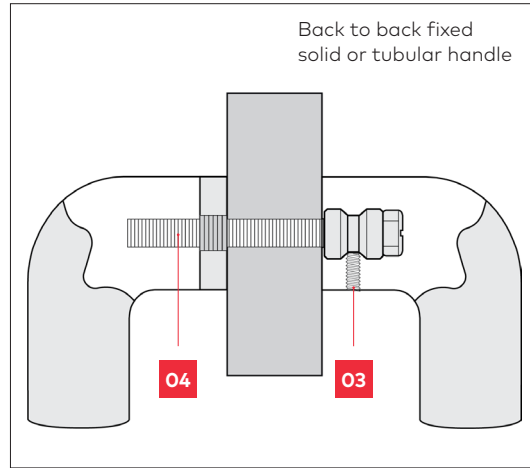

Fixing options

GD FIX - glass doors

TM FIX - timber or metal doors

D FIX - glass, metal or timber doors

C FIX - timber doors only

Note
Nylon spacers and washers are included with handle for glass door fixing option.