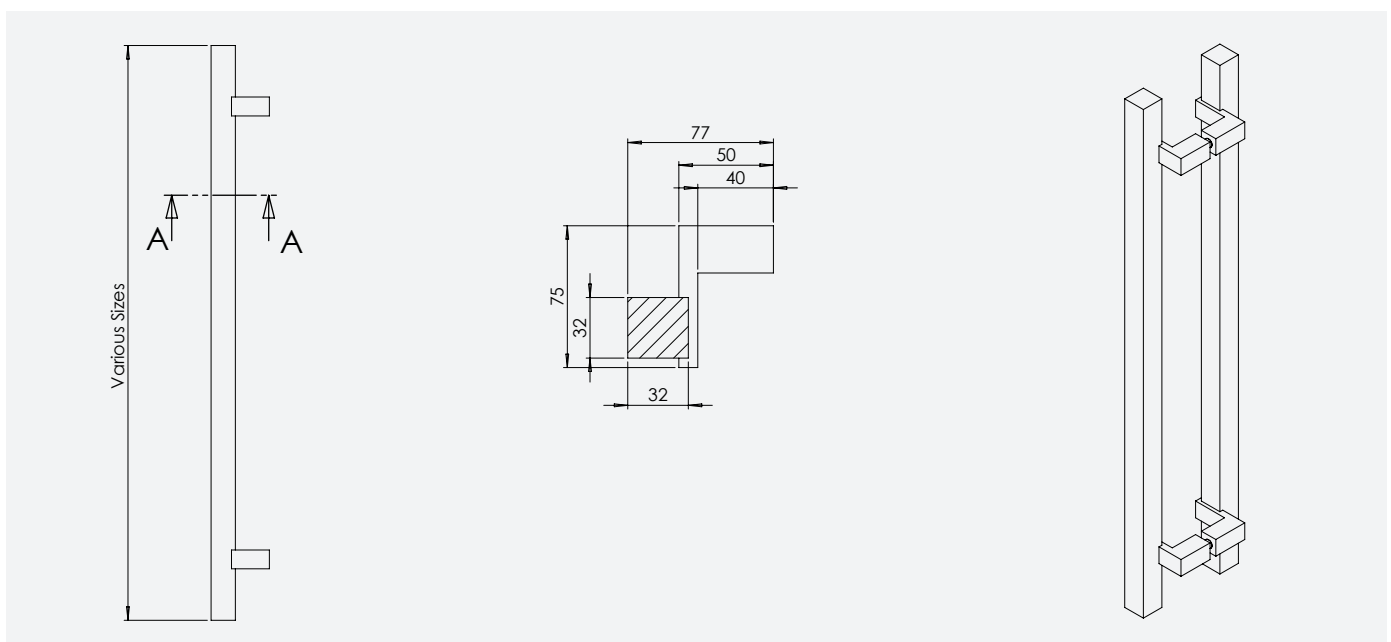

Fixing options

Note
Nylon spacers and washers are included with handle for glass door fixing option.

Legend
01 Spacer   **03** Grub Screw   **05** Disc
02 Washer   **04** Bolt   **06** Coach Bolt

TIMBER DOOR FIXING

Material Size	Bolt Size
14mm Ø	5mm
16mm Ø	5mm
19mm Ø	8mm
25mm Ø	8mm
32mm Ø	8mm

METAL DOOR FIXING

Material Size	Bolt Size
14mm Ø	5mm
16mm Ø	5mm
19mm Ø	8mm
25mm Ø	8mm
32mm Ø	8mm

GLASS DOOR FIXING

Material Size	Bolt Size
14mm Ø	12mm Ø
16mm Ø	12mm Ø
19mm Ø	12mm Ø
25mm Ø	12mm Ø
32mm Ø	12mm Ø