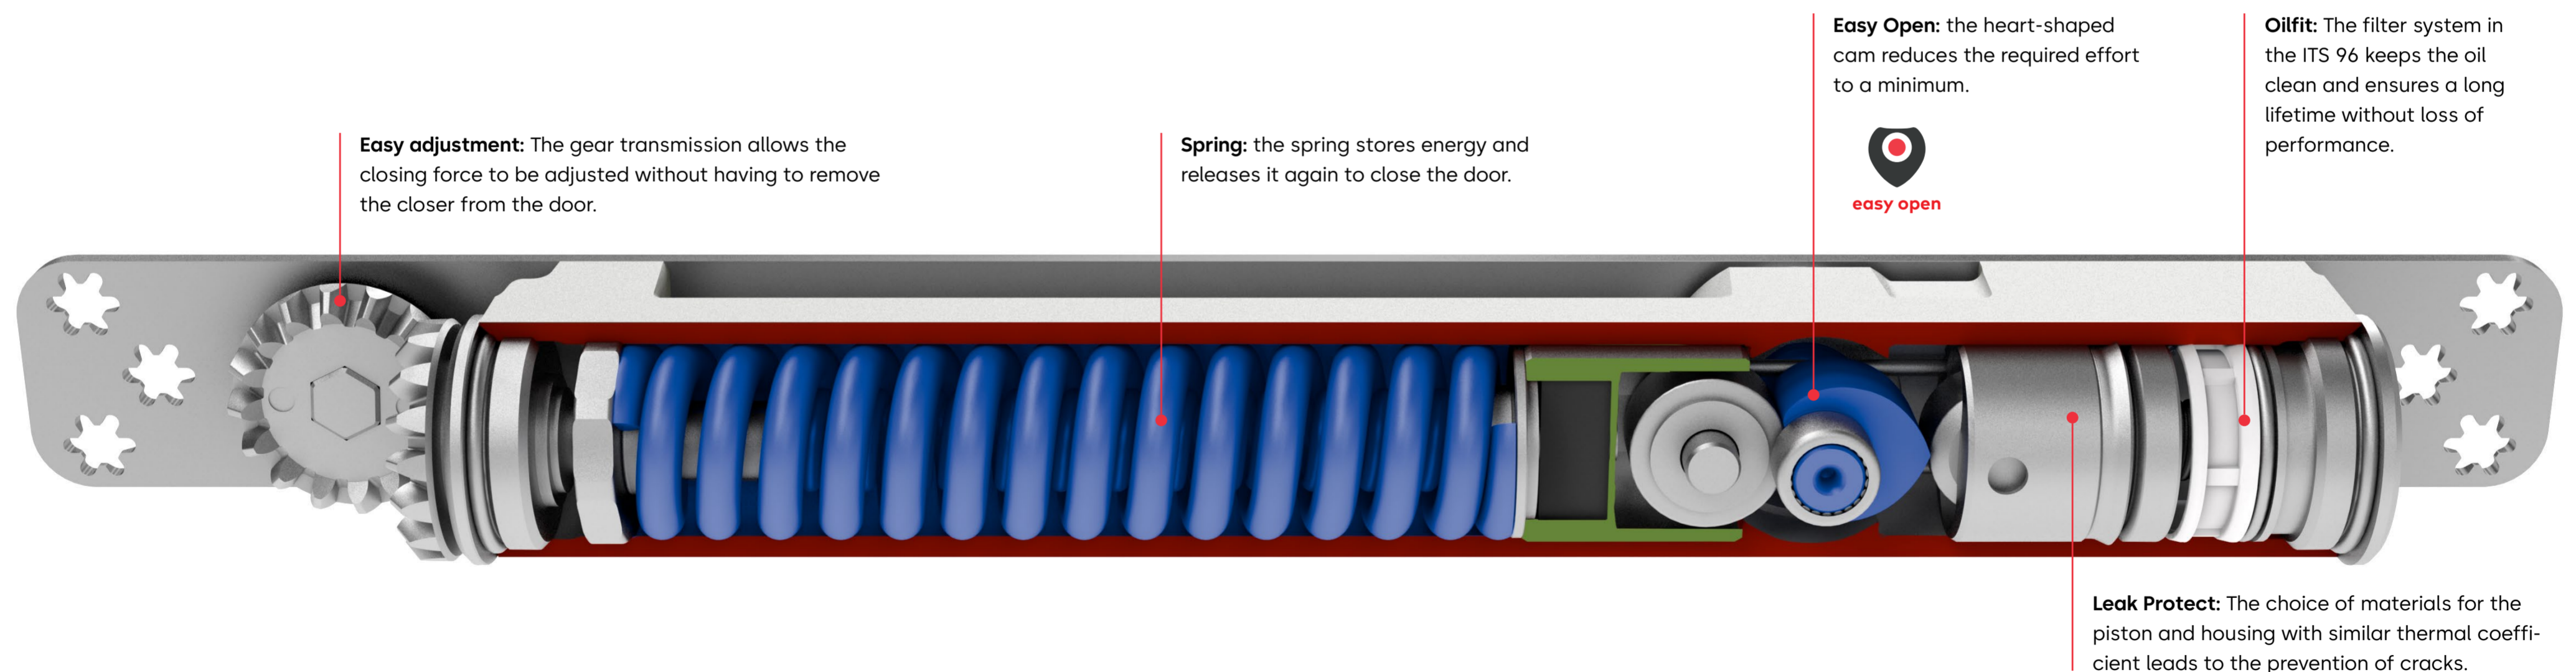

Integrated door closer ITS 96 EN 3-6 with thinking Backcheck

Slide channel door closer system with hydraulic Backcheck for more safety.

Better Backcheck. More Safety

Simply brakes better in wind and weather: By preventing the uncontrolled opening of exterior doors, the new integrated door closer ITS 96 EN 3-6 with backcheck effectively protects against damage and accidents.