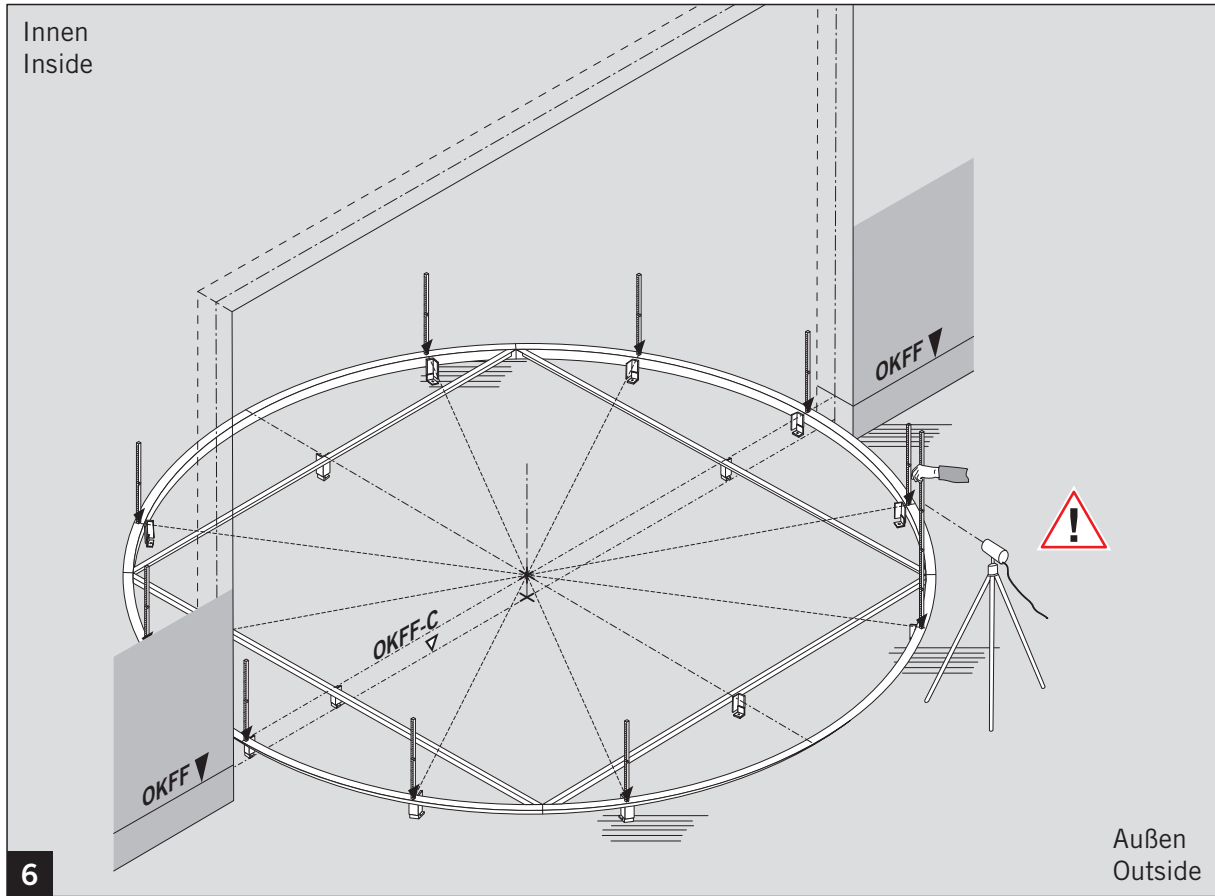

WN 058161 45532
03 04/12