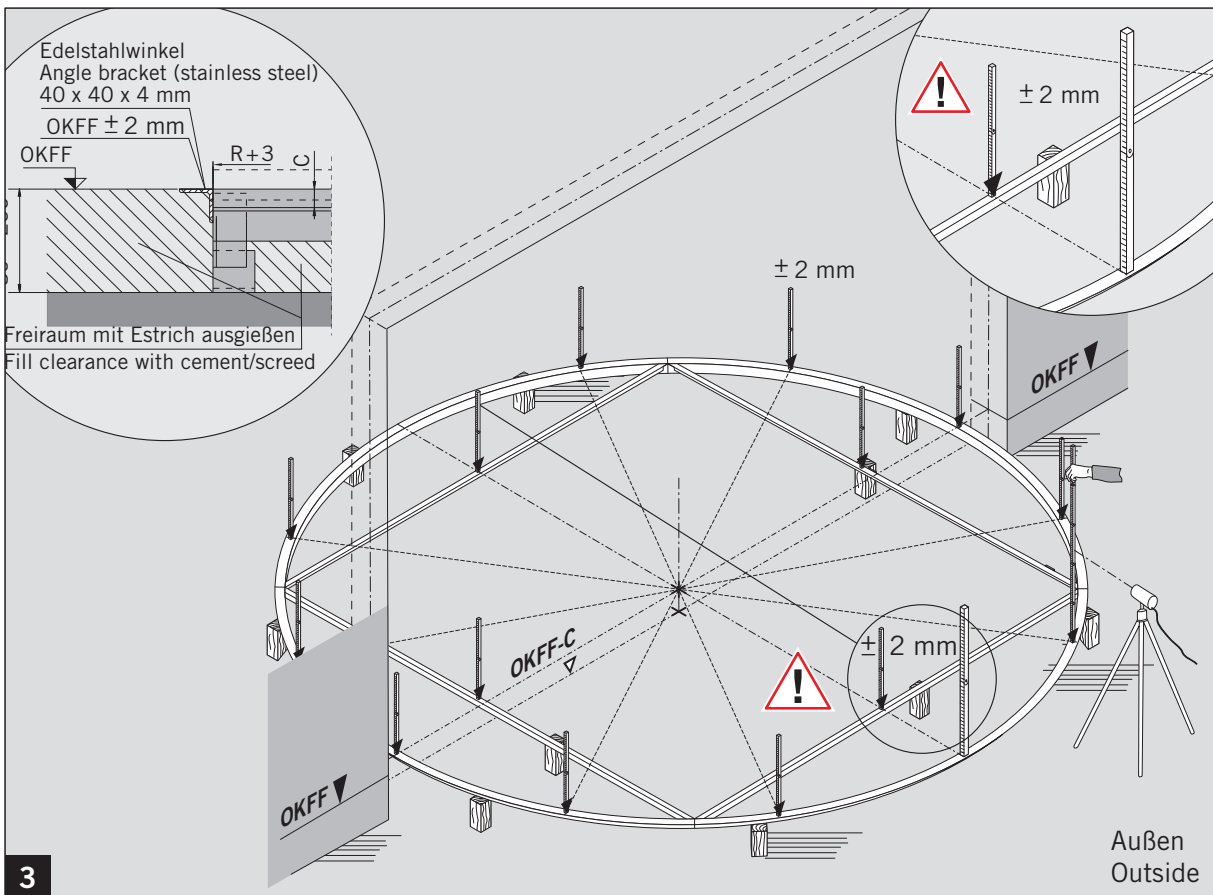

WN 058161 45532
01 04/12

WN 058161 45532
02 04/12

Innen
Inside

4

Außen
Outside

Innen
Inside

5

C = Bodenmattenstärke
Thickness of floor mat