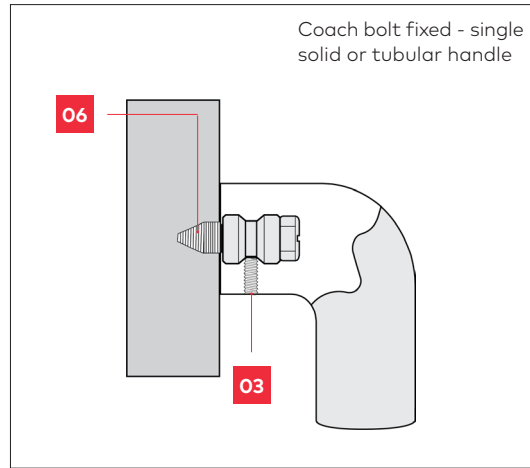

# Fixing options

**GD FIX** - glass doors

**TM FIX** - timber or metal doors

**D FIX** - glass, metal or timber doors

**C FIX** - timber doors only

**Note**  
Nylon spacers and washers are included with handle for glass door fixing option.