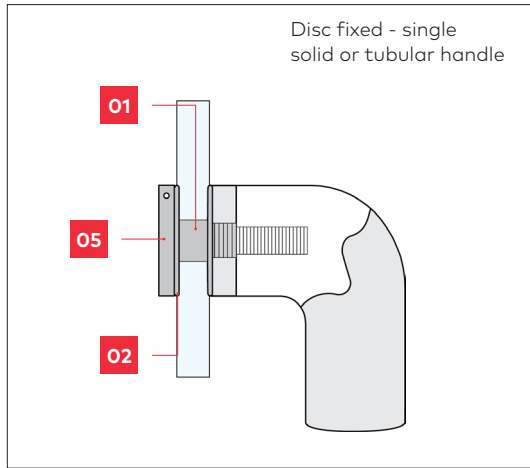

# Fixing options

**GD FIX** - glass doors

**TM FIX** - timber or metal doors

**D FIX** - glass, metal or timber doors

**C FIX** - timber doors only

**Note**  
Nylon spacers and washers are included with handle for glass door fixing option.