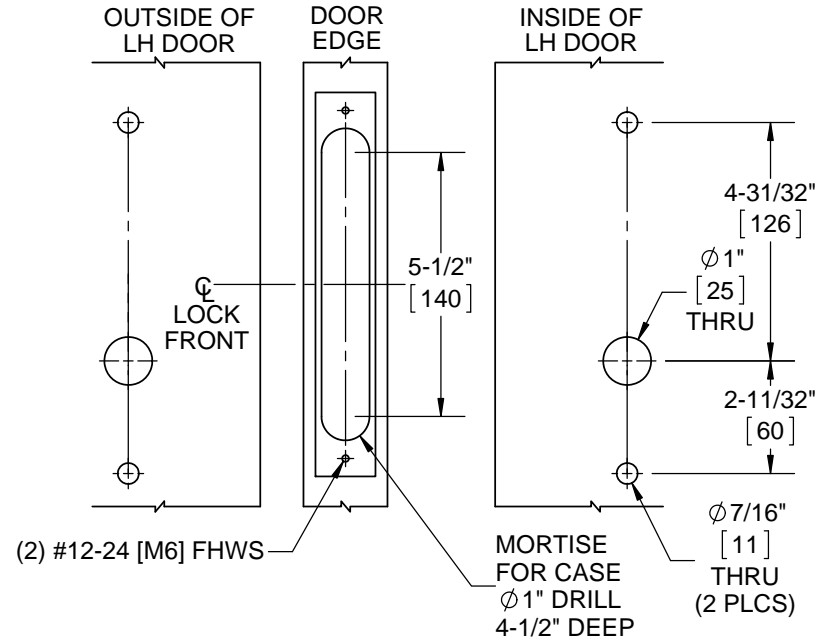

LOCK DETAIL

DOOR DETAIL
MEASURE BACKSET FROM ϕ OF DOOR EDGE

- NOTES:
1. DIMENSIONS ARE IN INCHES/[MM].
2. DO NOT SCALE DRAWING.

DOOR CUT-OUTS AS INDICATED UNDER DOOR DETAIL

WOOD DOORS - H Escutcheon Trim
M9004
TRIM TWO SIDES

DORMA Architectural Hardware
Reamstown, PA 17567

- NOTES:
 1. DIMENSIONS ARE IN INCHES/[MM].
 2. DO NOT SCALE DRAWING.

DOOR CUT-OUTS AS INDICATED UNDER DOOR DETAIL

STEEL DOORS - H Escutcheon Trim
 M9004
 TRIM TWO SIDES