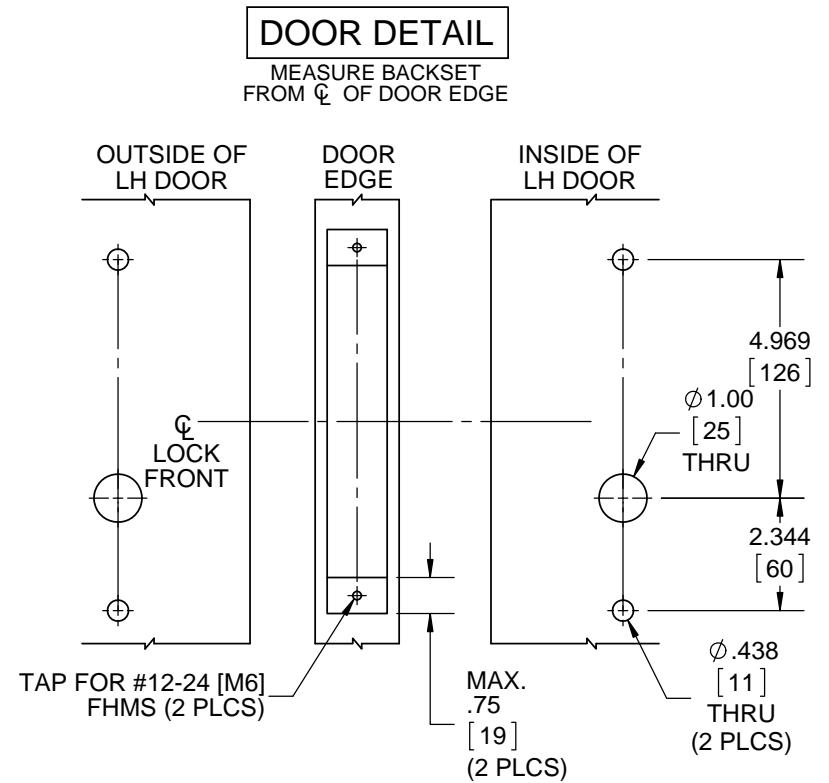

LOCK DETAIL

DOOR DETAIL
MEASURE BACKSET FROM ϕ OF DOOR EDGE

- NOTES:
1. DIMENSIONS ARE IN INCHES/[MM].
2. DO NOT SCALE DRAWING.

DOOR CUT-OUTS AS INDICATED UNDER DOOR DETAIL

WOOD DOORS - H Escutcheon Trim
M9004
TRIM TWO SIDES

DORMA Architectural Hardware
Reamstown, PA 17567

- NOTES:
 1. DIMENSIONS ARE IN INCHES/[MM].
 2. DO NOT SCALE DRAWING.

DOOR CUT-OUTS AS INDICATED UNDER DOOR DETAIL

STEEL DOORS - H Escutcheon Trim
 M9004
 TRIM TWO SIDES