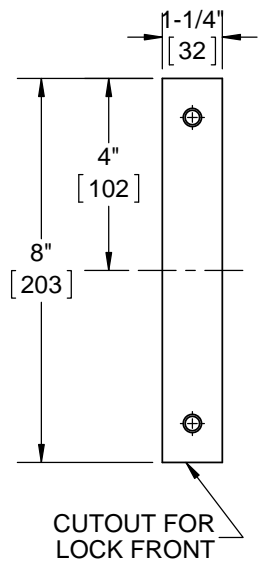

LOCK DETAIL

DOOR DETAIL
MEASURE BACKSET FROM ϕ OF DOOR EDGE

- NOTES:
1. DIMENSIONS ARE IN INCHES/[MM].
2. DO NOT SCALE DRAWING.

DOOR CUT-OUTS AS INDICATED UNDER DOOR DETAIL

WOOD DOORS - H Escutcheon Trim
M9004
TRIM TWO SIDES

DORMA Architectural Hardware
Reamstown, PA 17567

- NOTES:
 1. DIMENSIONS ARE IN INCHES/[MM].
 2. DO NOT SCALE DRAWING.

DOOR CUT-OUTS AS INDICATED UNDER DOOR DETAIL

STEEL DOORS - H Escutcheon Trim
 M9004
 TRIM TWO SIDES