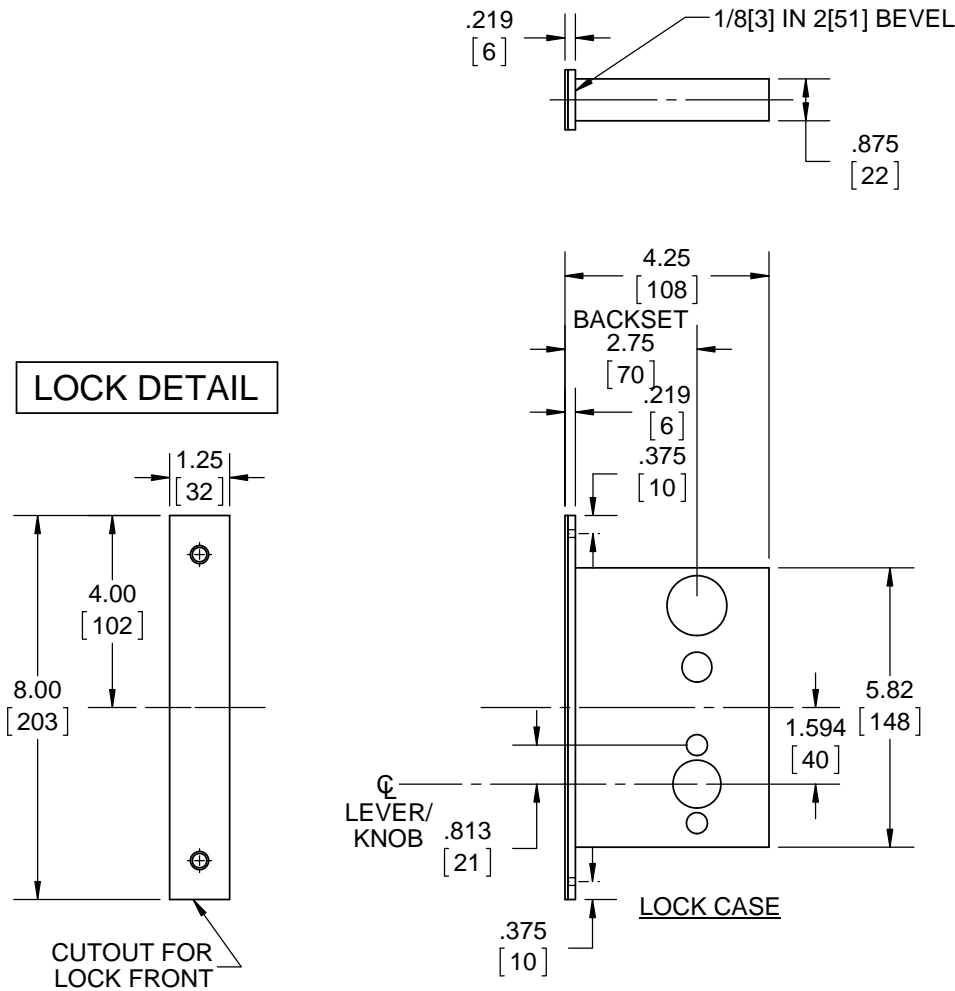

LOCK DETAIL

DOOR DETAIL
MEASURE BACKSET FROM ϕ OF DOOR EDGE

- NOTES:
1. DIMENSIONS ARE IN INCHES/[MM].
2. DO NOT SCALE DRAWING.

DOOR CUT-OUTS AS INDICATED UNDER DOOR DETAIL

WOOD DOORS - H Escutcheon Trim
M9004
TRIM TWO SIDES

DORMA Architectural Hardware
Reamstown, PA 17567

- NOTES:
 1. DIMENSIONS ARE IN INCHES/[MM].
 2. DO NOT SCALE DRAWING.

DOOR CUT-OUTS AS INDICATED UNDER DOOR DETAIL

STEEL DOORS - H Escutcheon Trim
 M9004
 TRIM TWO SIDES