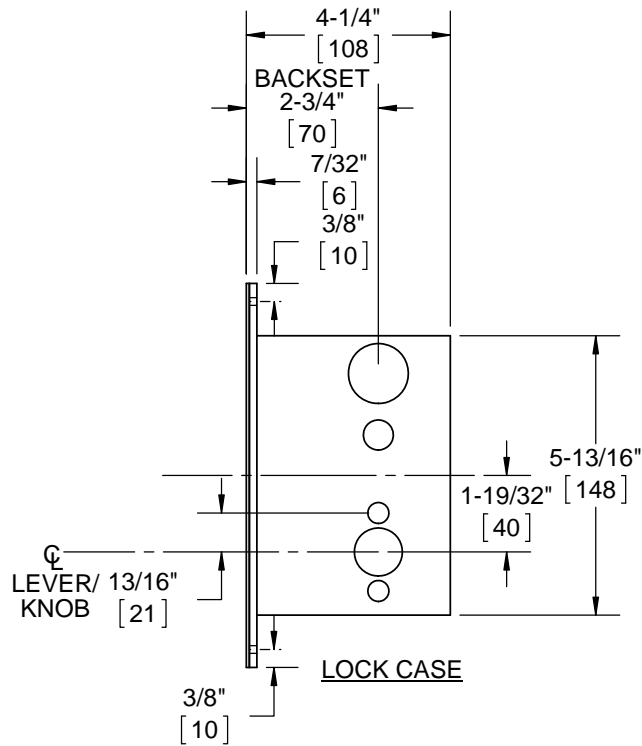

LOCK DETAIL

DOOR DETAIL
MEASURE BACKSET FROM ϕ OF DOOR EDGE

- NOTES:
1. DIMENSIONS ARE IN INCHES/[MM].
2. DO NOT SCALE DRAWING.

DOOR CUT-OUTS AS INDICATED UNDER DOOR DETAIL

WOOD DOORS - H Escutcheon Trim
M9004
TRIM TWO SIDES

DORMA Architectural Hardware
Reamstown, PA 17567

- NOTES:
 1. DIMENSIONS ARE IN INCHES/[MM].
 2. DO NOT SCALE DRAWING.

DOOR CUT-OUTS AS INDICATED UNDER DOOR DETAIL

STEEL DOORS - H Escutcheon Trim
 M9004
 TRIM TWO SIDES