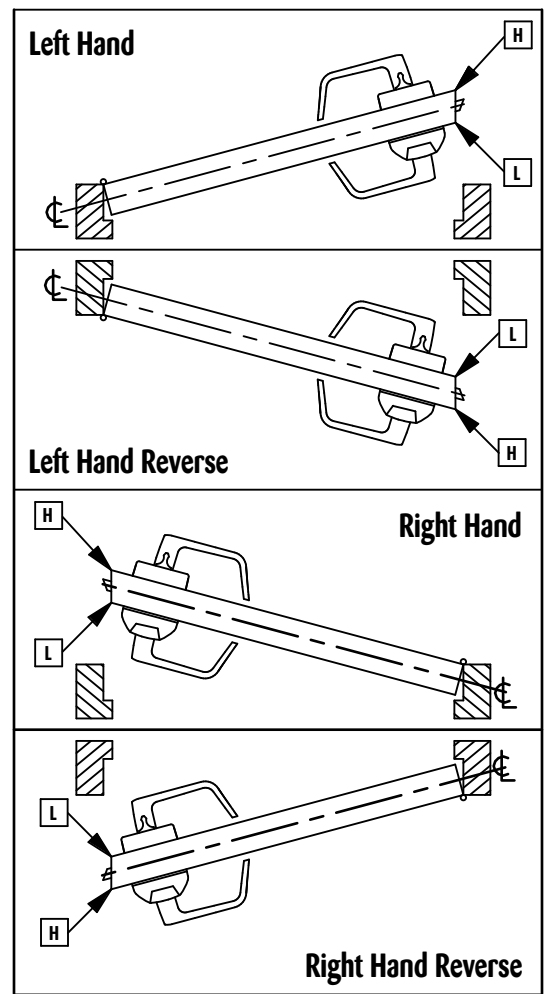

2 3/4" BACKSET ONLY

Handing and Bevel
 [H] High Bevel [L] Low Bevel

E-PLEX® 2000 POWERPLEX 2000 2 3/4" (70 mm) Backset

dormakaba Customer Services & Support
 Phone: 800.849.8324
 General Info: www.dormakaba.com