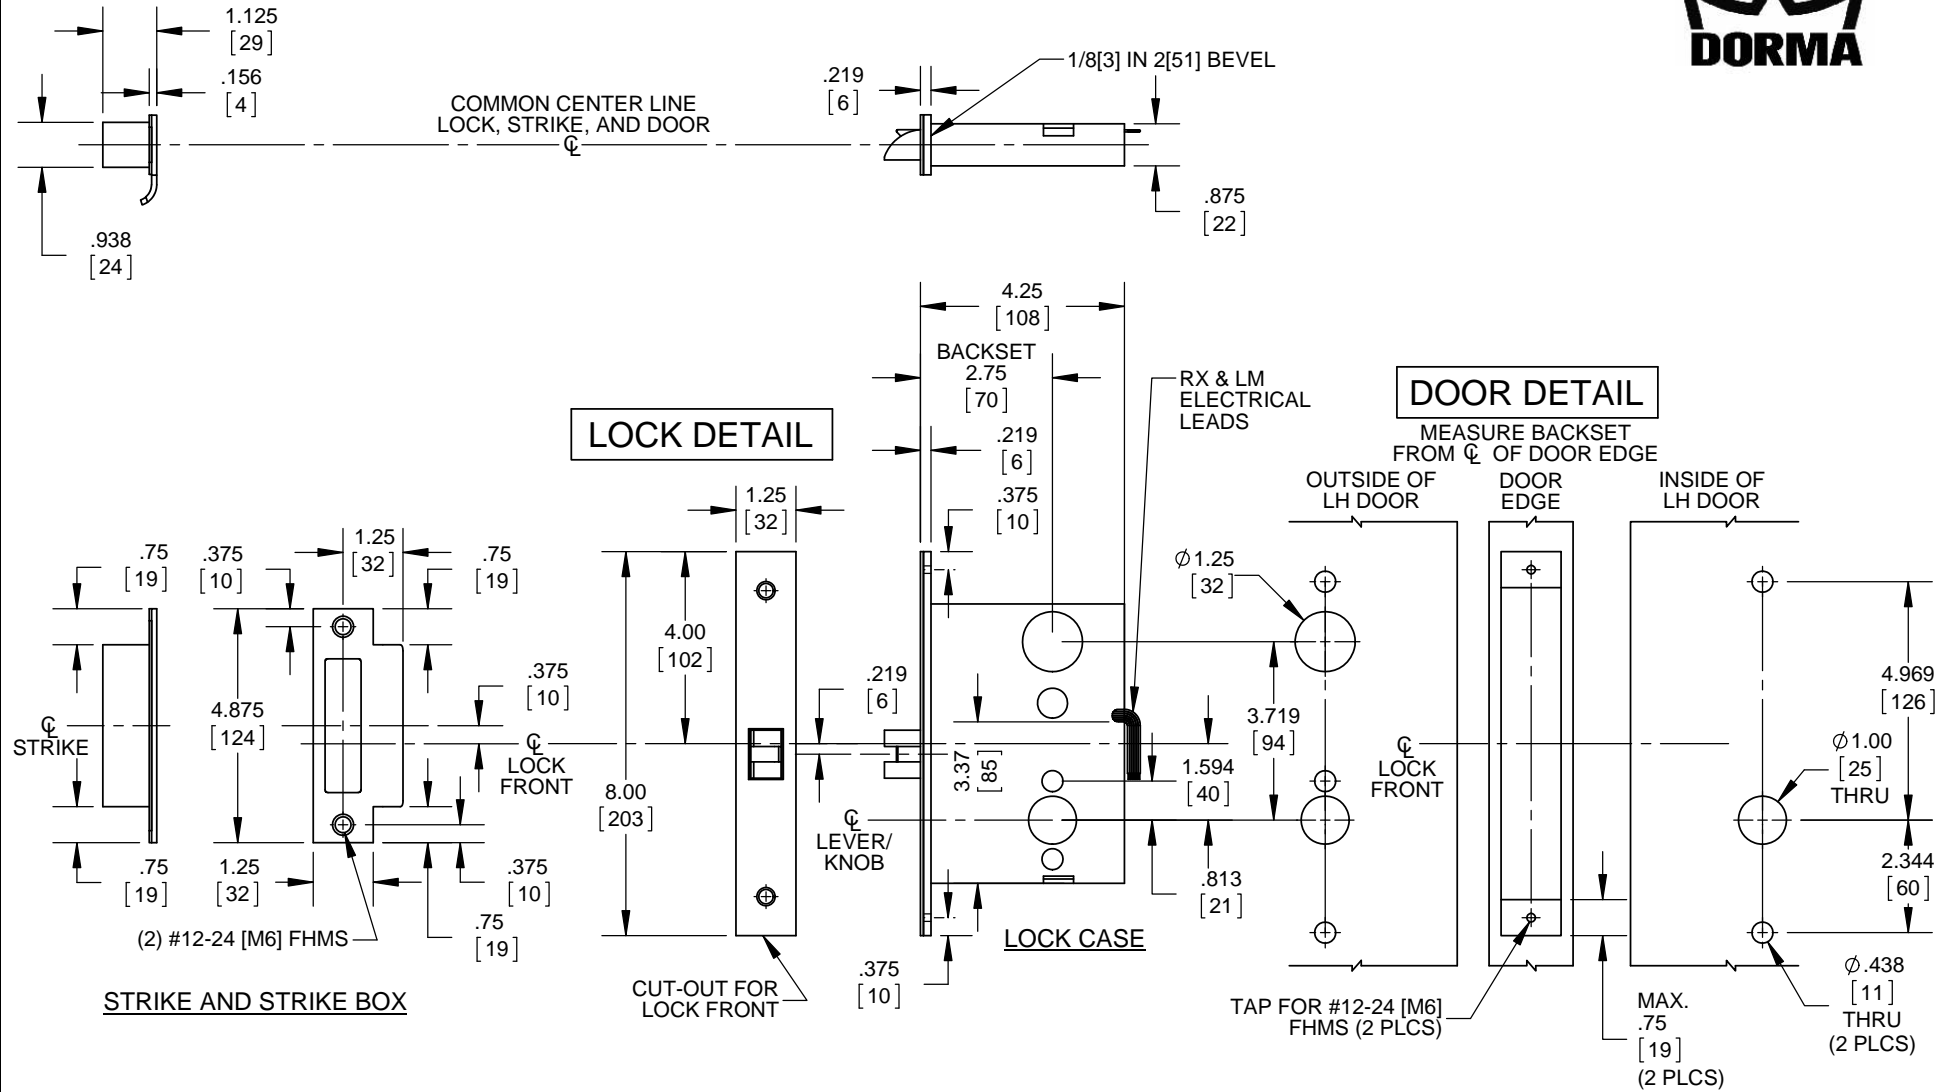

NOTES:
1. DIMENSIONS ARE IN INCHES/[MM].
2. DO NOT SCALE DRAWING.

DOOR CUT-OUTS AS INDICATED UNDER DOOR DETAIL.
FRAME FOR STRIKE SHOWN UNDER LOCK DETAIL.

STEEL DOORS - H Escutcheon Trim
M9050, M9070, M9076, M9080
M9050RX, M9050LM, M9050RXLM
M9070LM
M9080RX, M9080LM, M9080RXLM

DORMA USA, Inc.
Reamstown, PA 17567

Toll-Free: (800) 523-8483
Facsimile: (800) 274-9724

Always consult DORMA's web site for latest
template at www.dorma.com.