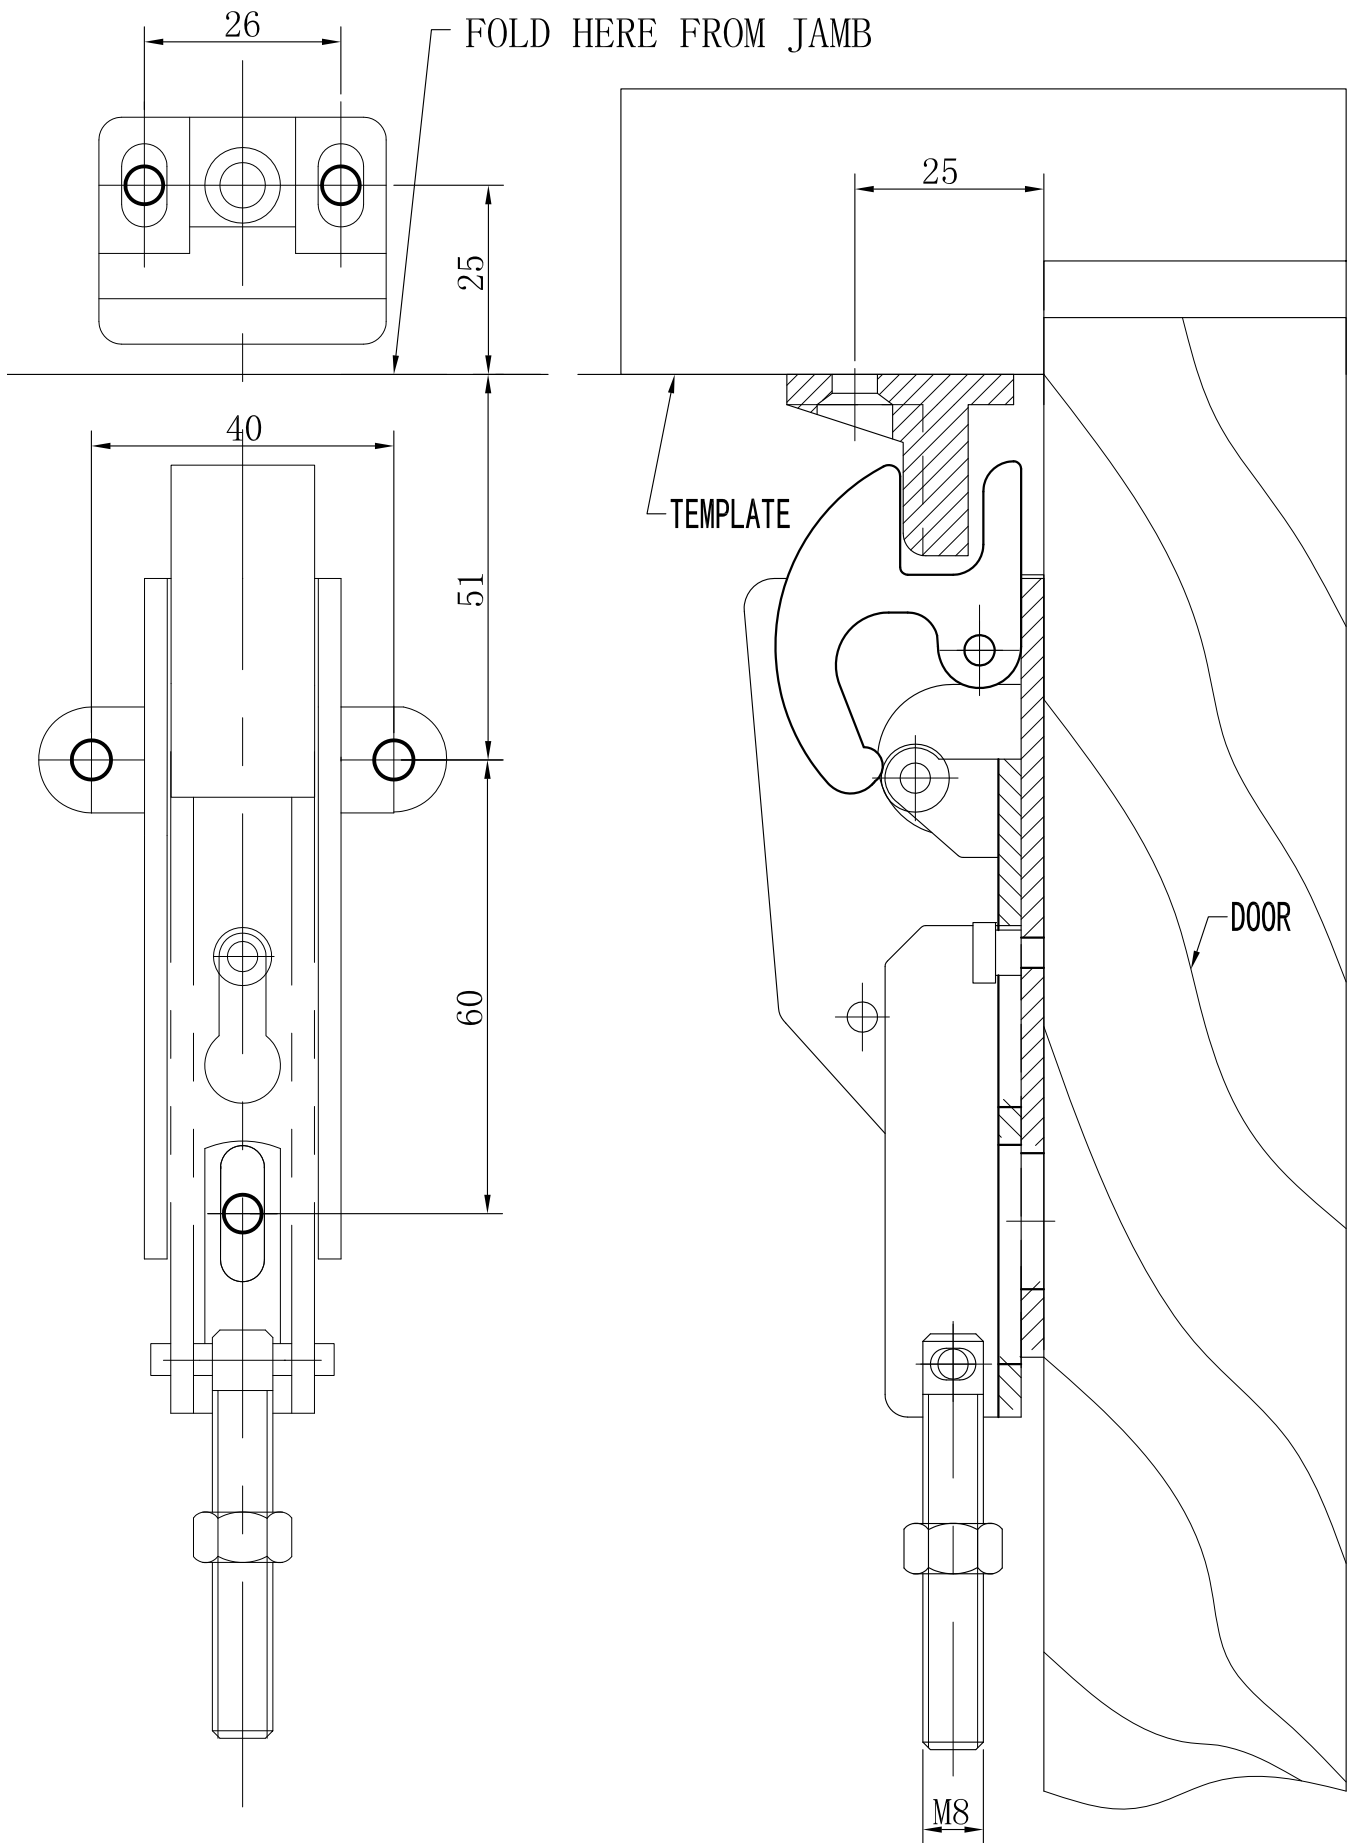

TEMPLATE FOR PHB 1202

* Note: Please confirm if it is necessary to drill the holes based on the selected products and accessories.
no need to drill the holes if use wood/taper screws.

PHB 1202

Drilling template

WN 060004 45532/15027
2021-02

EN

TEMPLATE OF TOP LATCH AND TOP STRIKE

TEMPLATE OF BOTTOM LATCH AND BOTTOM STRIKE

Original manual, subject to change without notice

dormakaba Deutschland GmbH

DORMA Platz 1

58256 Ennepetal