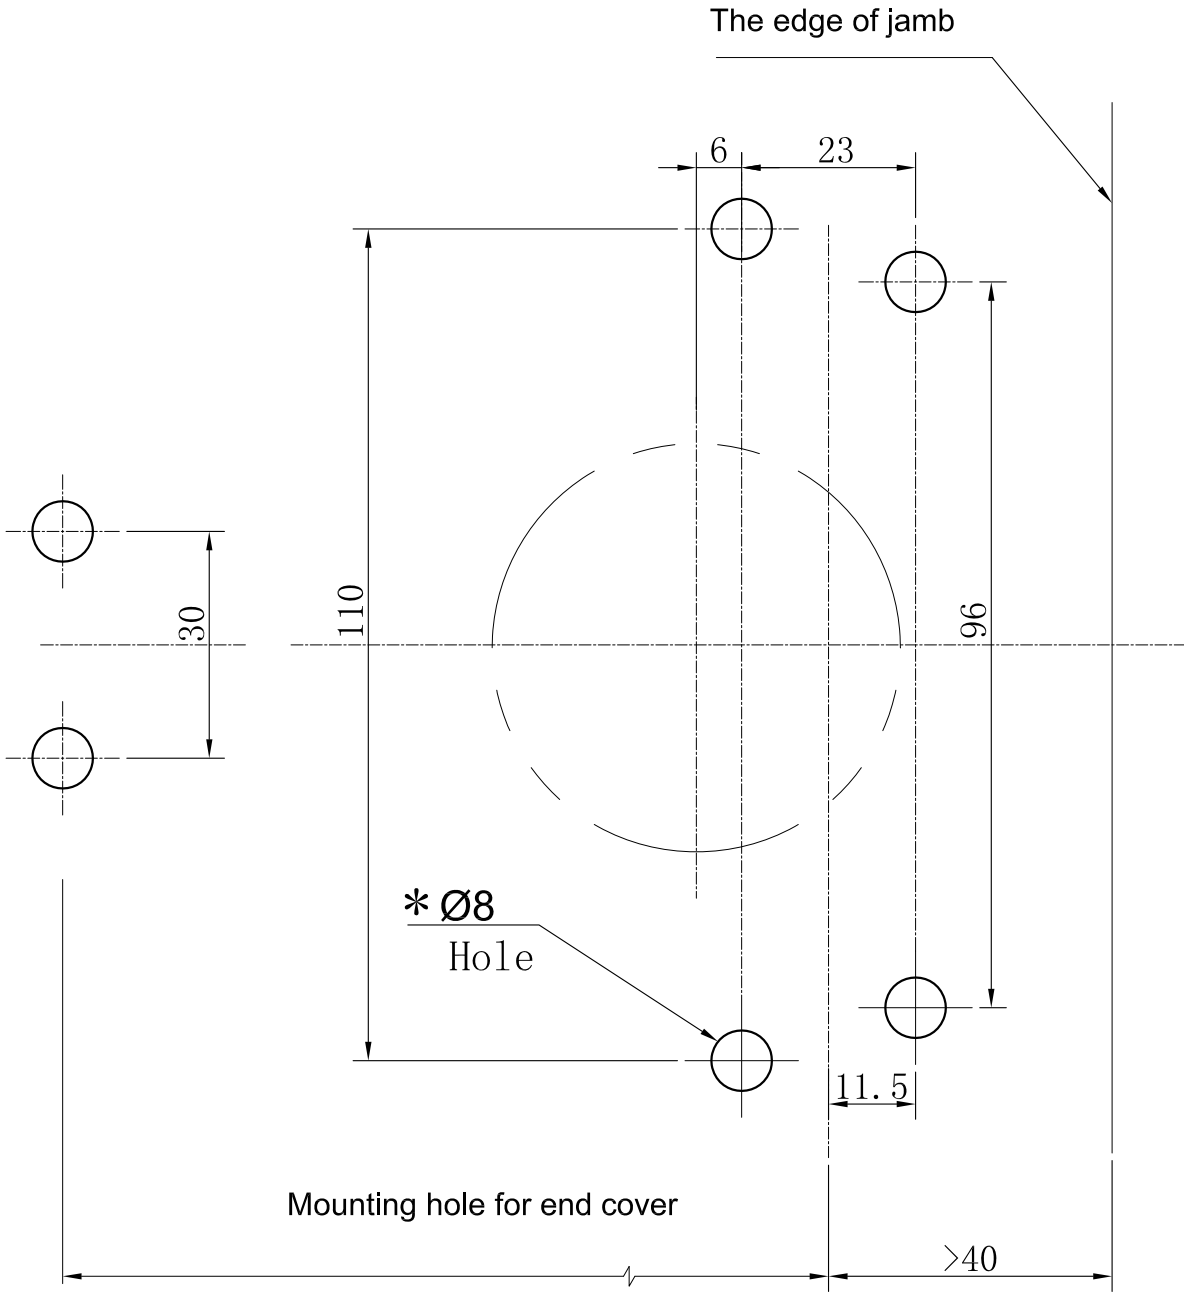

TEMPLATE FOR PHB 1202

* Note: Please confirm if it is necessary to drill the holes based on the selected products and accessories.
no need to drill the holes if use wood/taper screws.

PHB 1202

Drilling template

WN 060004 45532/15027
2021-02

EN

TEMPLATE OF TOP LATCH AND TOP STRIKE

TEMPLATE OF BOTTOM LATCH AND BOTTOM STRIKE

Original manual, subject to change without notice

dormakaba Deutschland GmbH

DORMA Platz 1

58256 Ennepetal