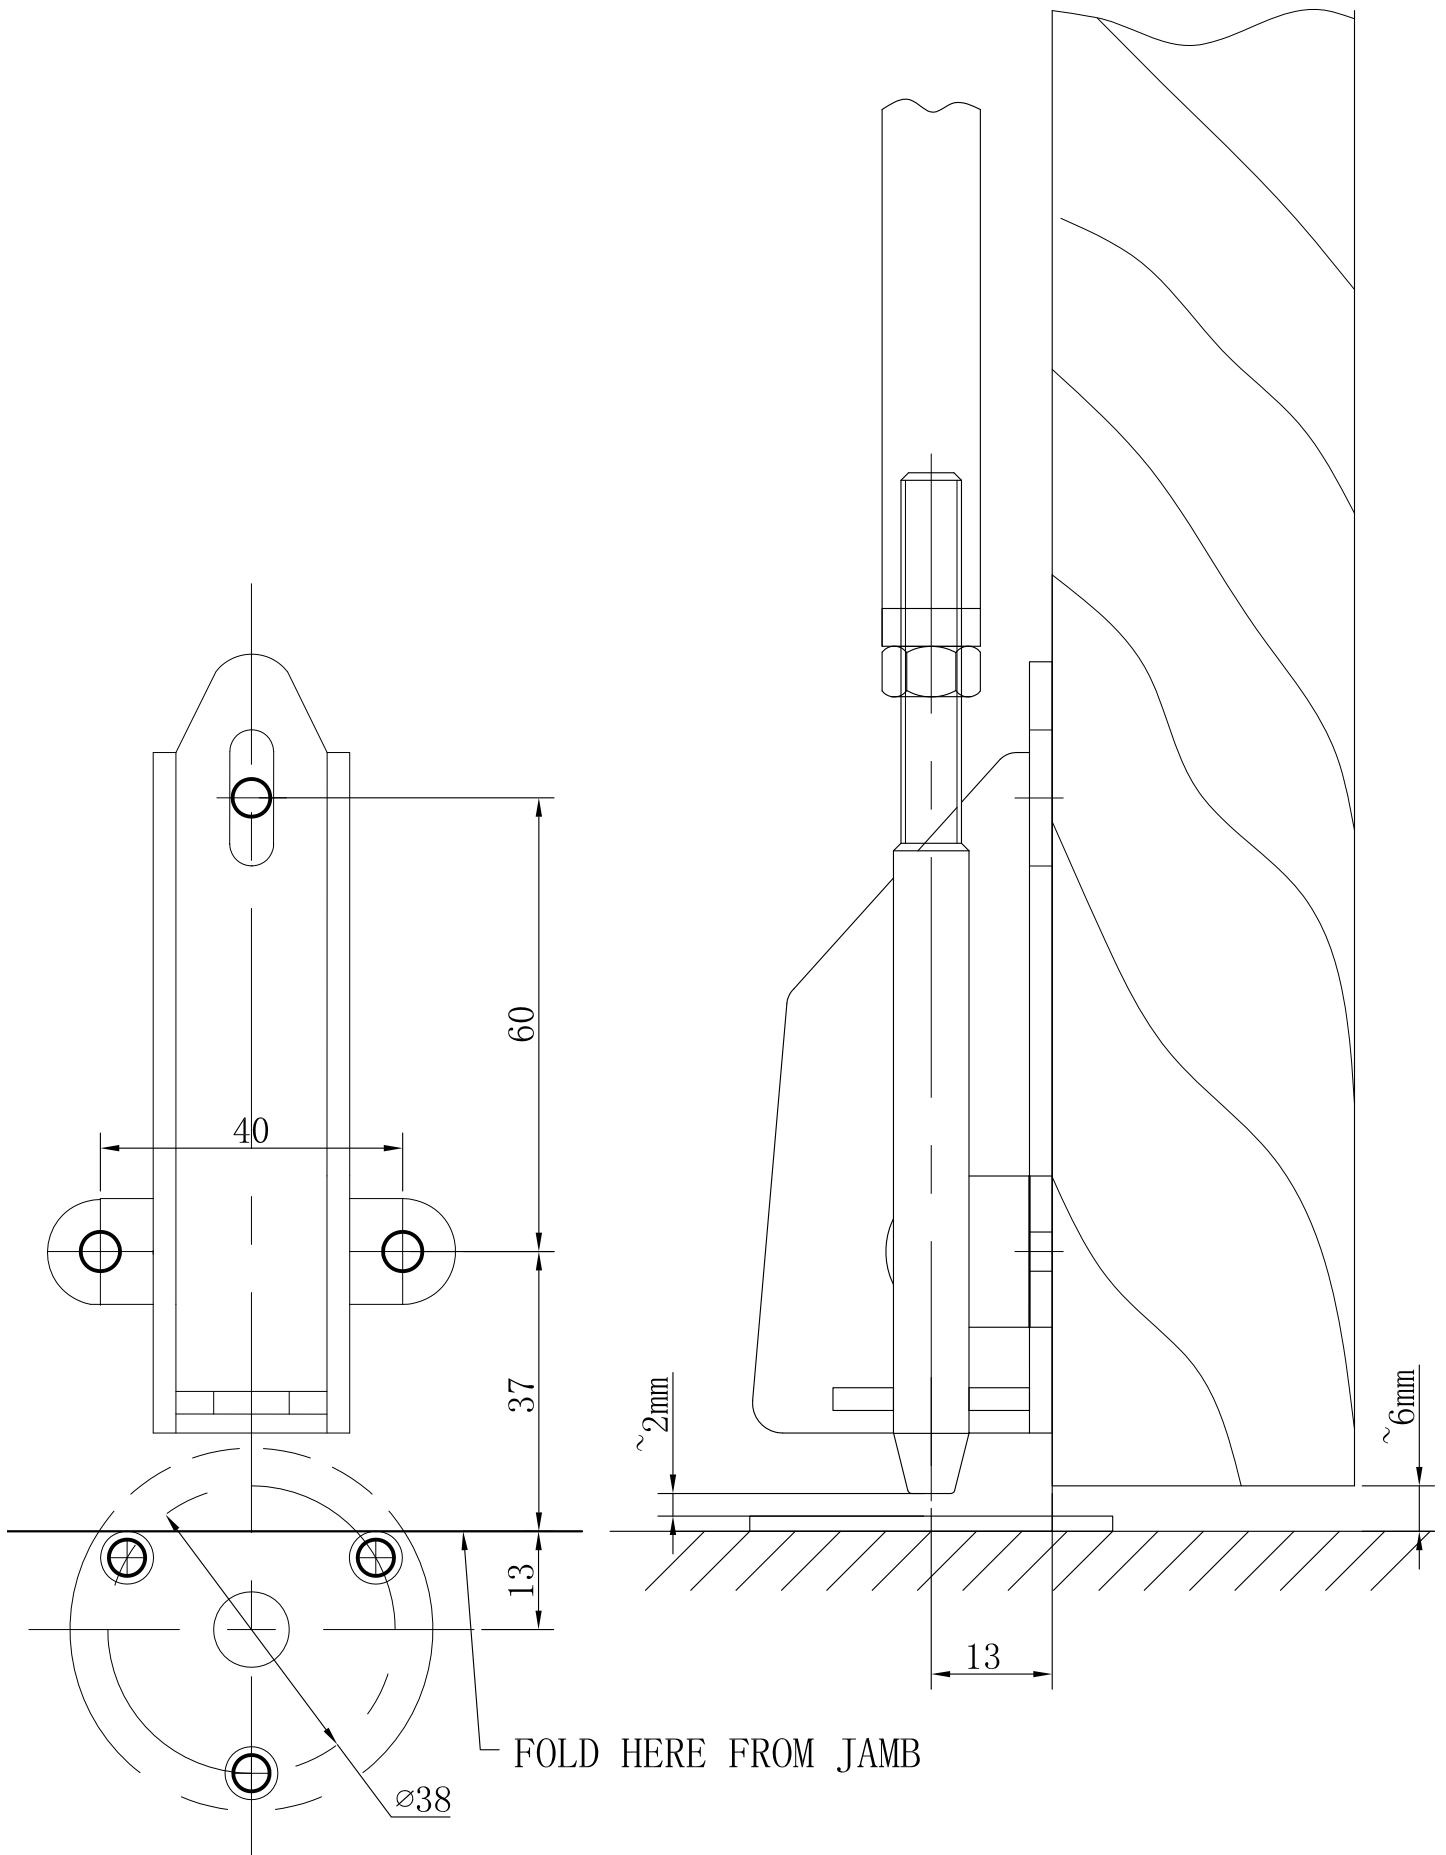

TEMPLATE FOR PHB 1202

* Note: Please confirm if it is necessary to drill the holes based on the selected products and accessories.
no need to drill the holes if use wood/taper screws.

PHB 1202

Drilling template

WN 060004 45532/15027
2021-02

EN

TEMPLATE OF TOP LATCH AND TOP STRIKE

TEMPLATE OF BOTTOM LATCH AND BOTTOM STRIKE

Original manual, subject to change without notice

dormakaba Deutschland GmbH

DORMA Platz 1

58256 Ennepetal