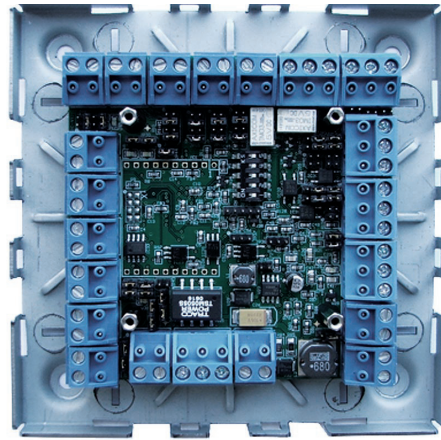

QUICK SETUP: DOOR UNIT JUMPER CONFIGURATION

RS485

WIEGAND