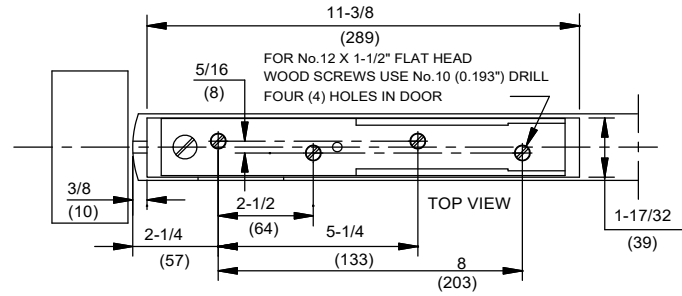

DOOR CLOSER MODEL: RTS SERIES PACKAGE 05, WOOD DOOR AND FRAME
 PREPARATION, CENTER PIVOTED 2-3/4" BACKSET, No. 8832 SIDE LOAD
 ARM, No. 7421 BOTTOM ARM, No. 7471K FLOOR BEARING,
 No. 8561 COVER PLATE

SPINDLE EXTENSION	DOOR CLEARANCE
• STD	3/4-(19)
5mm	15/16-(24.5)
7.5mm	1-(25)
10mm	1-1/8-(29)
15mm	1-5/16-(33)
20mm	1-1/2-(38)
25mm	1-11/16-(43)
30mm	1-15/16-(49)
35mm	2-1/8-(54)
40mm	2-5/16-(59)
45mm	2-1/2-(64)
50mm	2-11/16-(68)