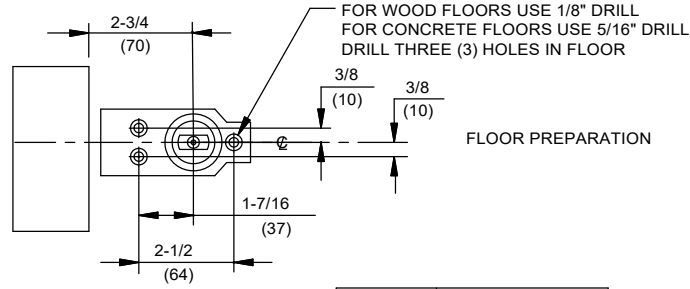

DOOR CLOSER MODEL: RTS SERIES PACKAGE 05, WOOD DOOR AND FRAME
 PREPARATION, CENTER PIVOTED 2-3/4" BACKSET, No. 8832 SIDE LOAD
 ARM, No. 7421 BOTTOM ARM, No. 7471K FLOOR BEARING,
 No. 8561 COVER PLATE

SPINDLE EXTENSION	DOOR CLEARANCE
• STD	3/4-(19)
5mm	15/16-(24.5)
7.5mm	1-(25)
10mm	1-1/8-(29)
15mm	1-5/16-(33)
20mm	1-1/2-(38)
25mm	1-11/16-(43)
30mm	1-15/16-(49)
35mm	2-1/8-(54)
40mm	2-5/16-(59)
45mm	2-1/2-(64)
50mm	2-11/16-(68)