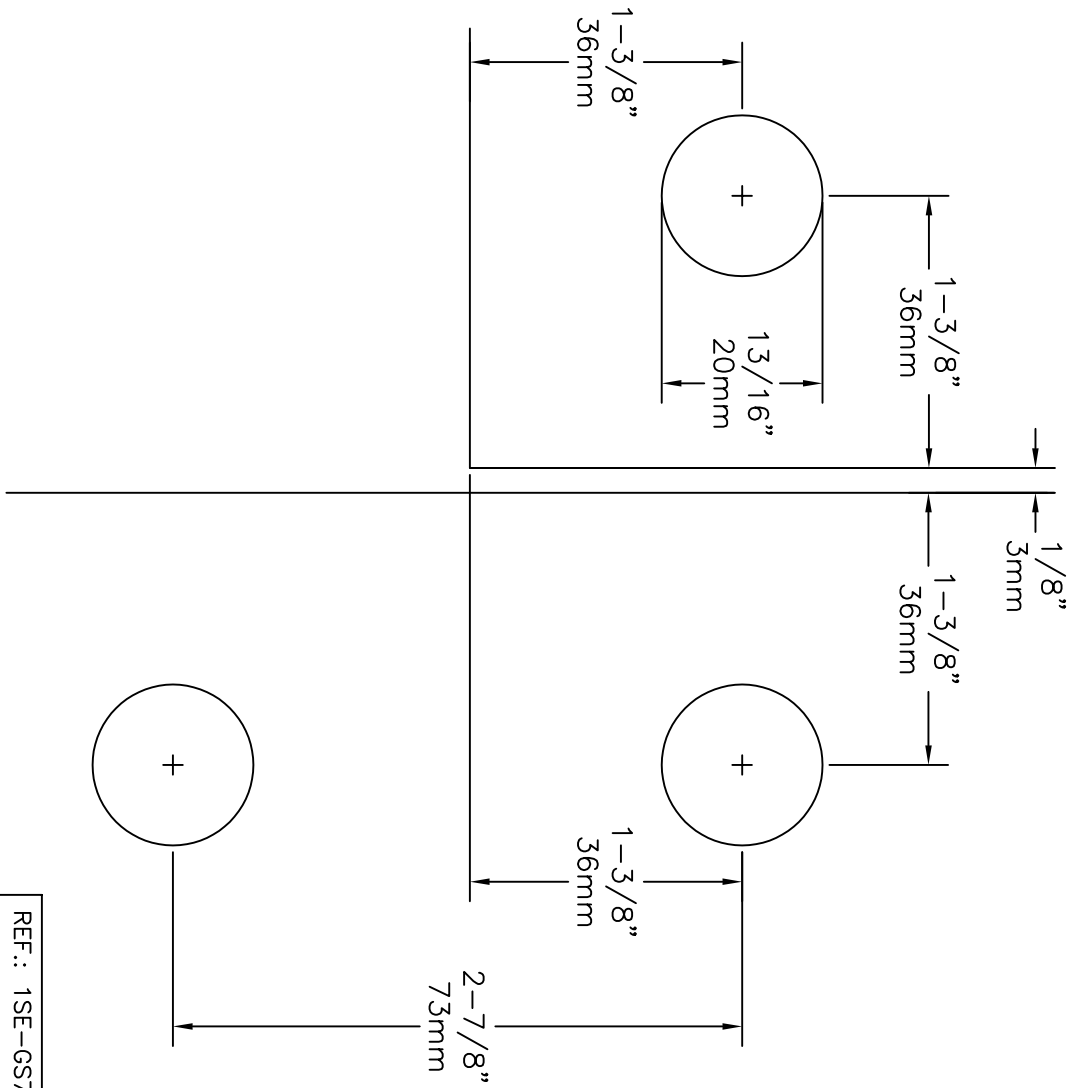

# GLASS FABRICATION DETAIL

NEW ITEM NO.  903-151	OLD ARTICLE NO.  (7 319.6) (596.1)	PT. NO.  60/61 62
-----------------------------	---	----------------------------

REF.: 1SE-GS7	Date	Revision
SCALE: FULL		
DATE: 12/7/98		