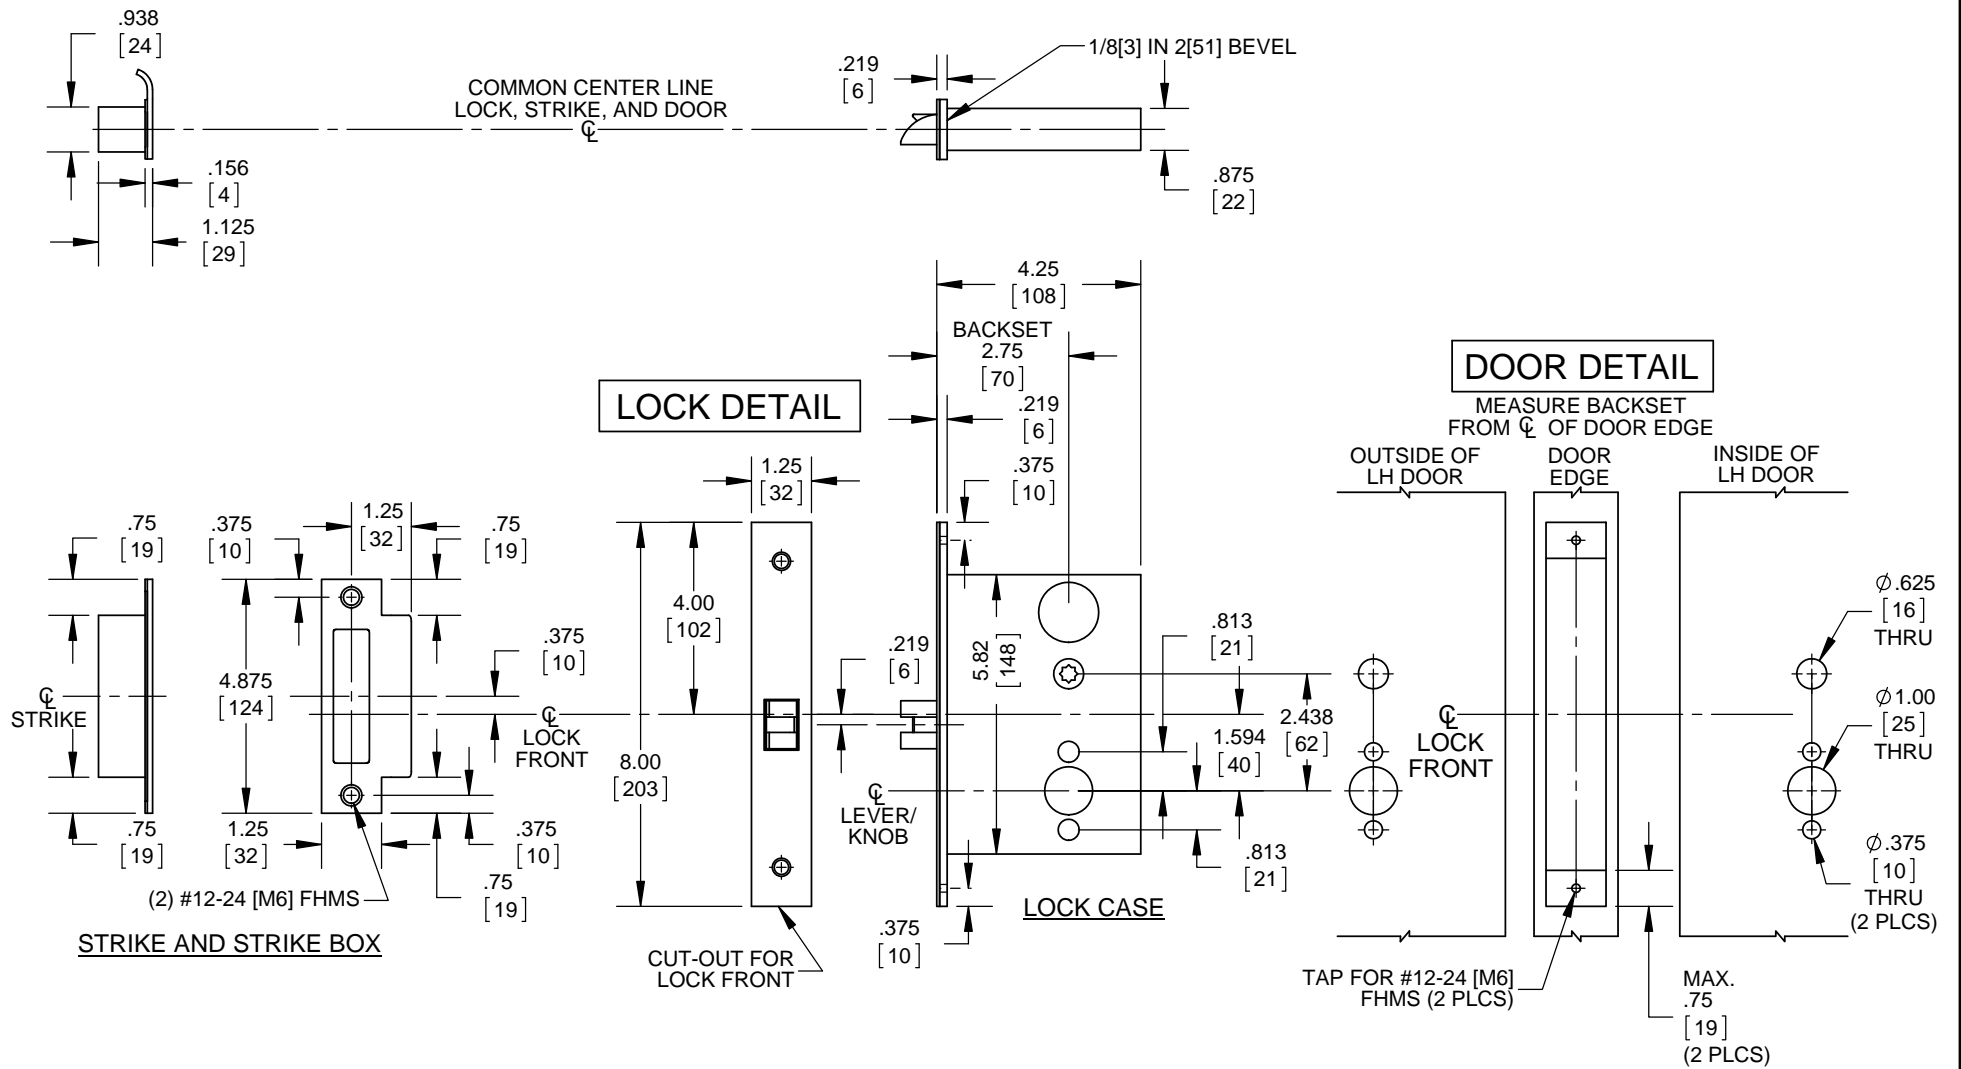

NOTES:
 1. DIMENSIONS ARE IN INCHES/[MM].
 2. DO NOT SCALE DRAWING.

DOOR CUT-OUTS AS INDICATED UNDER DOOR DETAIL.
 FRAME FOR STRIKE SHOWN UNDER LOCK DETAIL.

WOOD DOORS - A&B Rose Trim
 M9040 WITH THUMB TURN ON INSIDE & OUTSIDE
 M9046 WITH INDICATOR

DORMA Architectural Hardware
 Reamstown, PA 17567

- NOTES:
 1. DIMENSIONS ARE IN INCHES/[MM].
 2. DO NOT SCALE DRAWING.

DOOR CUT-OUTS AS INDICATED UNDER DOOR DETAIL.
 FRAME FOR STRIKE SHOWN UNDER LOCK DETAIL.

STEEL DOORS - A&B Rose Trim
 M9040 WITH THUMB TURN ON INSIDE & OUTSIDE
 M9046 WITH INDICATOR

DORMA Architectural Hardware
 Reamstown, PA 17567