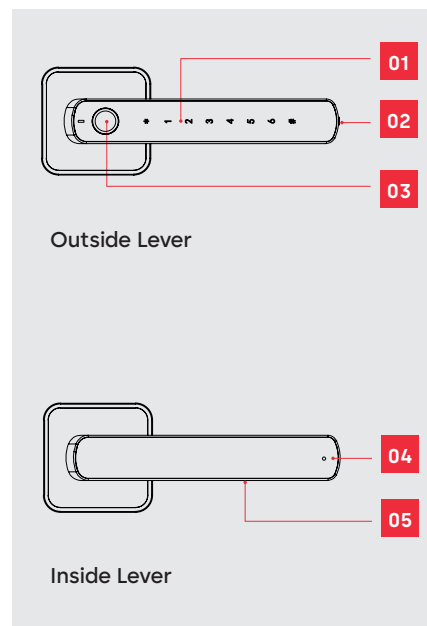

dormakaba Rosé

Biometric Digital Door Lock

Advantages at a glance

- Keyless entry
- Operated by fingerprint or PIN code
- Non-handed
- Suitable for new installation or retrofit any 54mm lock hole
- Finish: Silver or Black

Also perfectly suited to student accommodation rooms, storerooms, studies, etc.

The solution includes a highly reliable biometric reader complemented with an electronic keypad.

The Rosé can be installed left or right handed, depending on your door; no need to specify the handing of the door.

The Rosé comes complete with a high quality dormakaba 60mm backset tubular deadlatch for maximum security and reliability.

Credentials

Methods	Digital keypad Finger print reader
Pin Code	2 master codes (6 digits) 200 user fingerprint/codes User codes can be 6 to 10 digits
Fingerprints	200 user fingerprints/codes
Usage	Recommended for internal doors Perfect to retrofit any 54mm hole lock
Various	Voice guidance menu

Mechanical Features

Keypad	6 digit touch keypad
Power	3 AAA alkaline batteries (included) A USB-Type C port is in the end of the outside handle for emergency power supply
Backset	60mm

Installation

Door preparation	25mm latch hole and 54mm lock hole 60mm backset deadlatch (retrofit to standard Australian lever set)
Door handing	Non-handed lock
Door thickness	32mm to 50mm
Available finishes	Silver - SIL Black - BLK