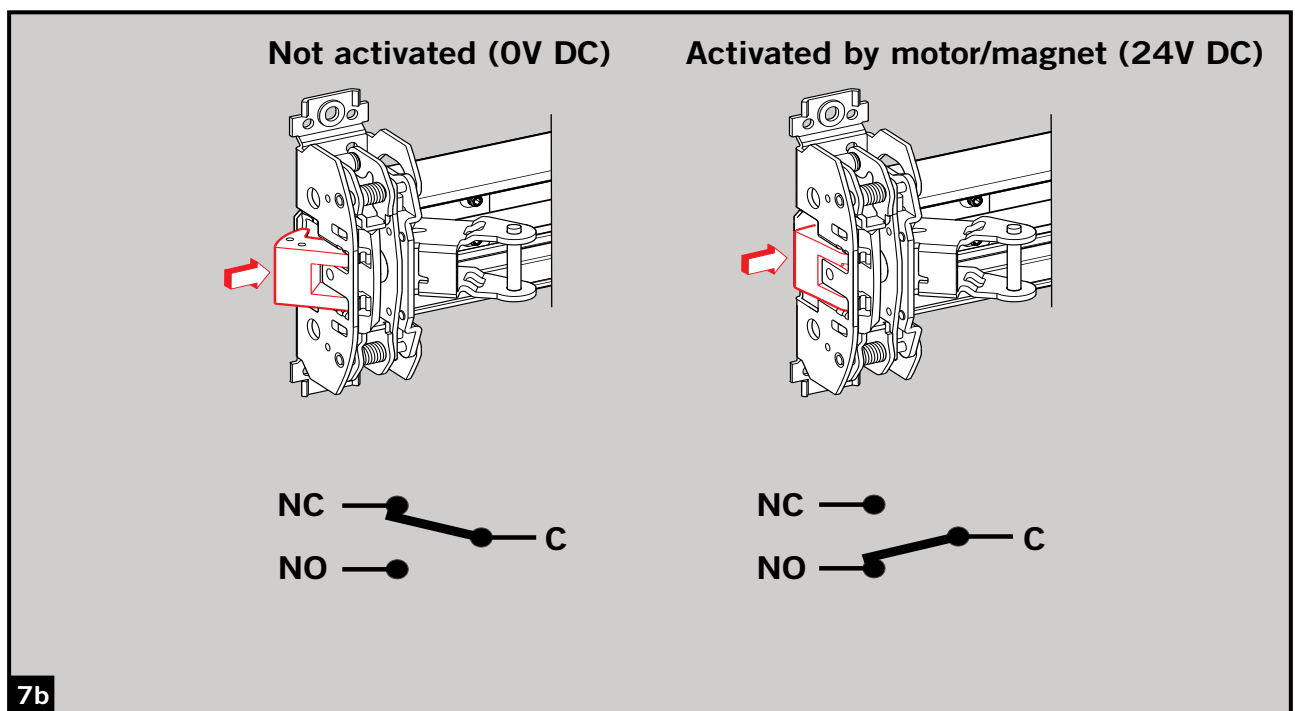

PHM Standard / External