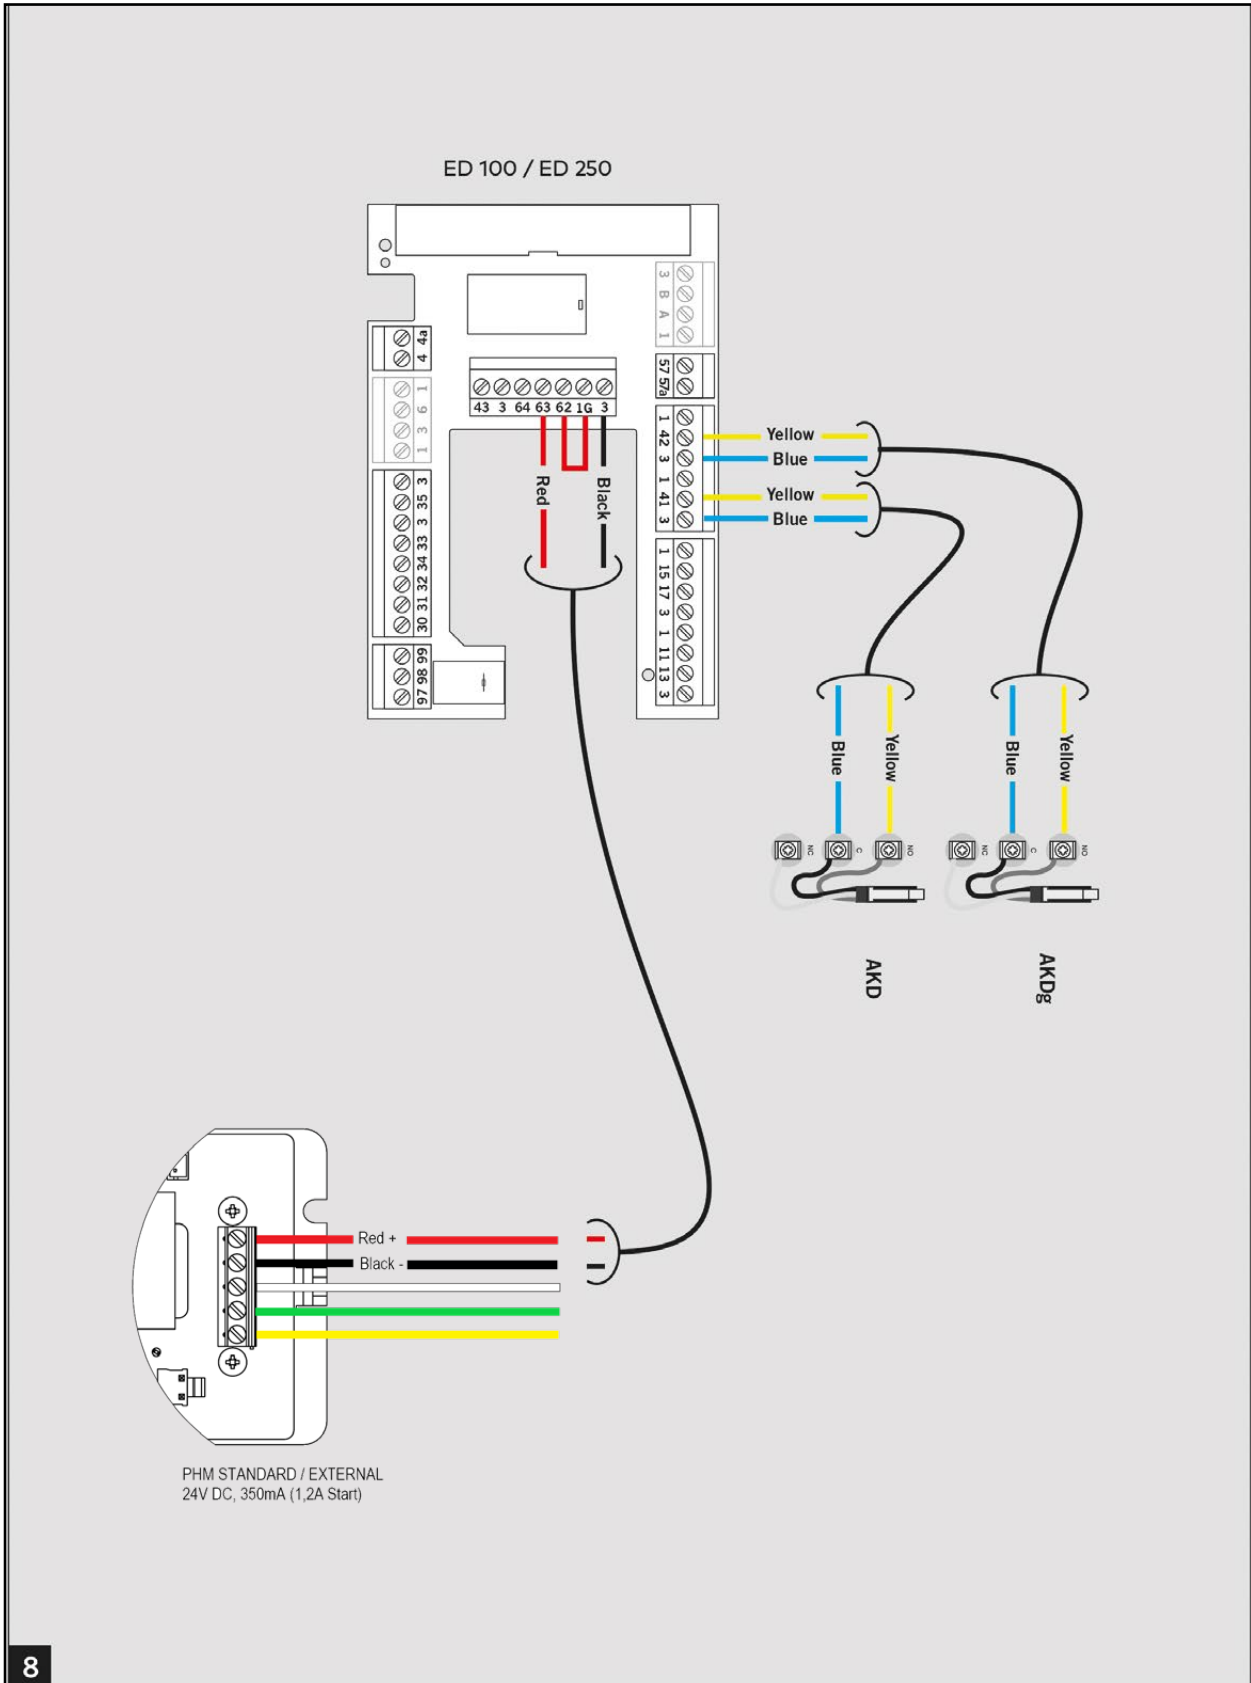

This mounting instruction is valid for the following products	Art.no
PHM Motor Standard, left, Silver RAL 9006	7030000028090
PHM Motor Standard, right, Silver RAL 9006	7030000028091
PHM Motor Standard, left, White RAL 9016	7030000028092
PHM Motor Standard, right, White RAL 9016	7030000028093
PHM Motor Standard, left, Black RAL 9005	7030000028643
PHM Motor Standard, right, Black RAL 9005	7030000028644
PHM Motor External, left, Silver RAL 9006	7030000028094
PHM Motor External, right, Silver RAL 9006	7030000028095
PHM Motor External, left, White RAL 9016	7030000028096
PHM Motor External, right, White RAL 9016	7030000028097
PHM Motor External, left, Black RAL 9005	7030000028645
PHM Motor External, right, Black RAL 9005	7030000028646
PHM Cover, left, Silver RAL 9006	7030000028098
PHM Cover, right, Silver RAL 9006	7030000028099
PHM Cover, left, White RAL 9016	7030000028100
PHM Cover, right, White RAL 9016	7030000028101
PHM Cover, left, Black RAL 9005	7030000028647
PHM Cover, right, Black RAL 9005	7030000028648
PHM Plates for PHX, Silver RAL 9006	7030000028102
PHM Plates for PHX, White RAL 9016	7030000028103
PHM Plates for PHX, Black RAL 9005	7030000028649
PHM Plate for PHB, Silver RAL 9006	7030000028104
PHM Plate for PHB, White RAL 9016	7030000028105
PHM Plate for PHB, Black RAL 9005	7030000028650
PHM Plate for PHA, Silver RAL 9006	7030000028106
PHM Plate for PHA, White RAL 9016	7030000028107
PHM Plate for PHA, Black RAL 9005	7030000028651
PHM Plates for Shoot Bolts, Silver RAL 9006	7030000028108
PHM Plates for Shoot Bolts, White RAL 9016	7030000028109
PHM Plates for Shoot Bolts, Black RAL 9005	7030000028652