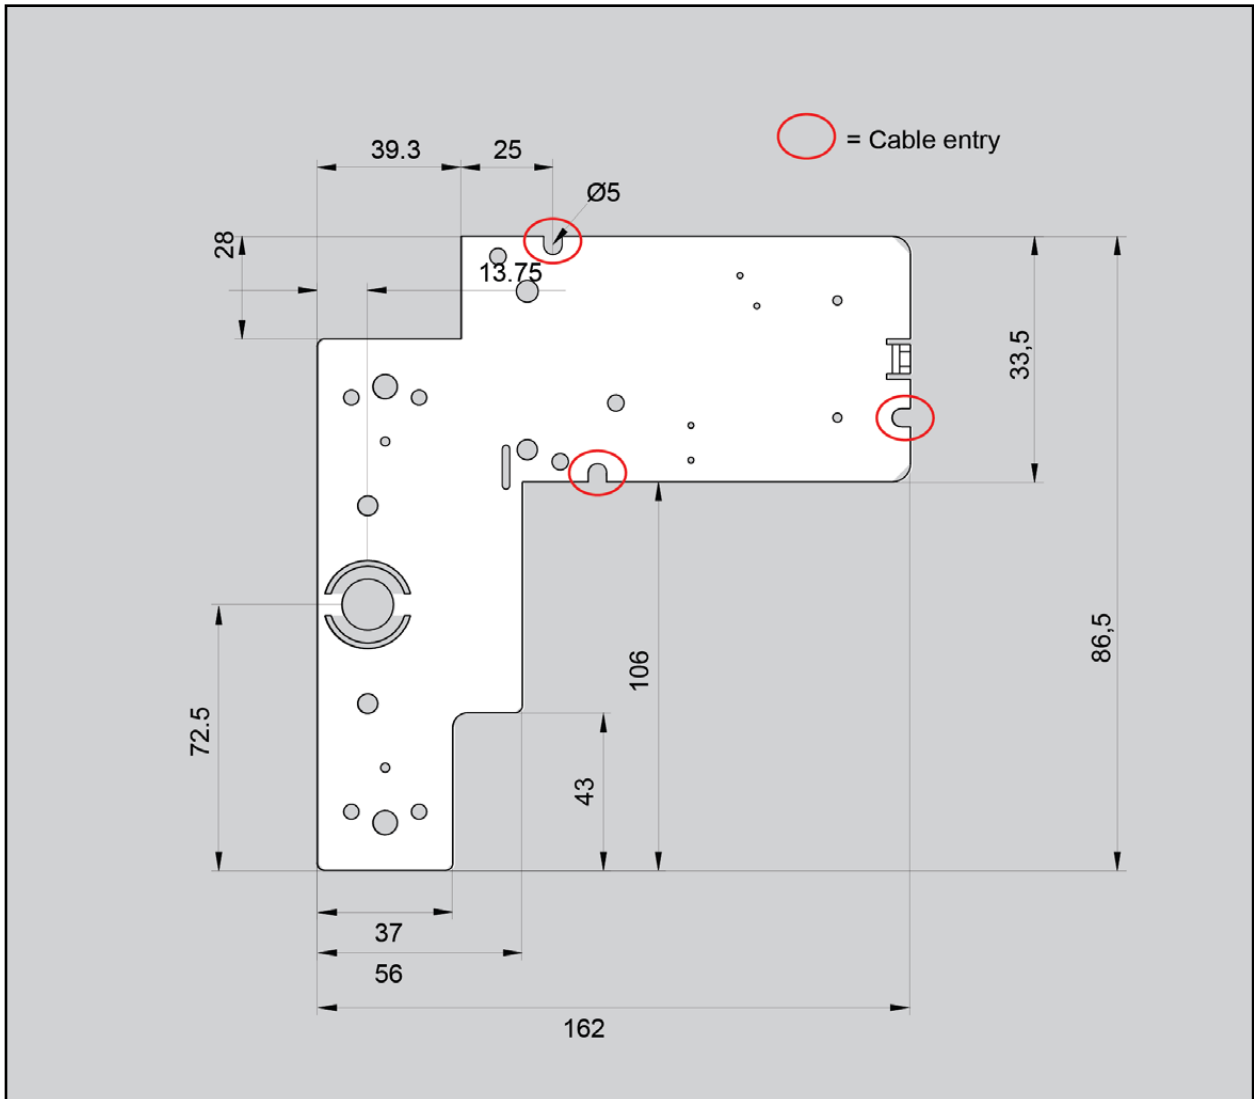

This mounting instruction is valid for the following products	Art.no
PHM Motor Standard, left, Silver RAL 9006	7030000028090
PHM Motor Standard, right, Silver RAL 9006	7030000028091
PHM Motor Standard, left, White RAL 9016	7030000028092
PHM Motor Standard, right, White RAL 9016	7030000028093
PHM Motor Standard, left, Black RAL 9005	7030000028643
PHM Motor Standard, right, Black RAL 9005	7030000028644
PHM Motor External, left, Silver RAL 9006	7030000028094
PHM Motor External, right, Silver RAL 9006	7030000028095
PHM Motor External, left, White RAL 9016	7030000028096
PHM Motor External, right, White RAL 9016	7030000028097
PHM Motor External, left, Black RAL 9005	7030000028645
PHM Motor External, right, Black RAL 9005	7030000028646
PHM Cover, left, Silver RAL 9006	7030000028098
PHM Cover, right, Silver RAL 9006	7030000028099
PHM Cover, left, White RAL 9016	7030000028100
PHM Cover, right, White RAL 9016	7030000028101
PHM Cover, left, Black RAL 9005	7030000028647
PHM Cover, right, Black RAL 9005	7030000028648
PHM Plates for PHX, Silver RAL 9006	7030000028102
PHM Plates for PHX, White RAL 9016	7030000028103
PHM Plates for PHX, Black RAL 9005	7030000028649
PHM Plate for PHB, Silver RAL 9006	7030000028104
PHM Plate for PHB, White RAL 9016	7030000028105
PHM Plate for PHB, Black RAL 9005	7030000028650
PHM Plate for PHA, Silver RAL 9006	7030000028106
PHM Plate for PHA, White RAL 9016	7030000028107
PHM Plate for PHA, Black RAL 9005	7030000028651
PHM Plates for Shoot Bolts, Silver RAL 9006	7030000028108
PHM Plates for Shoot Bolts, White RAL 9016	7030000028109
PHM Plates for Shoot Bolts, Black RAL 9005	7030000028652