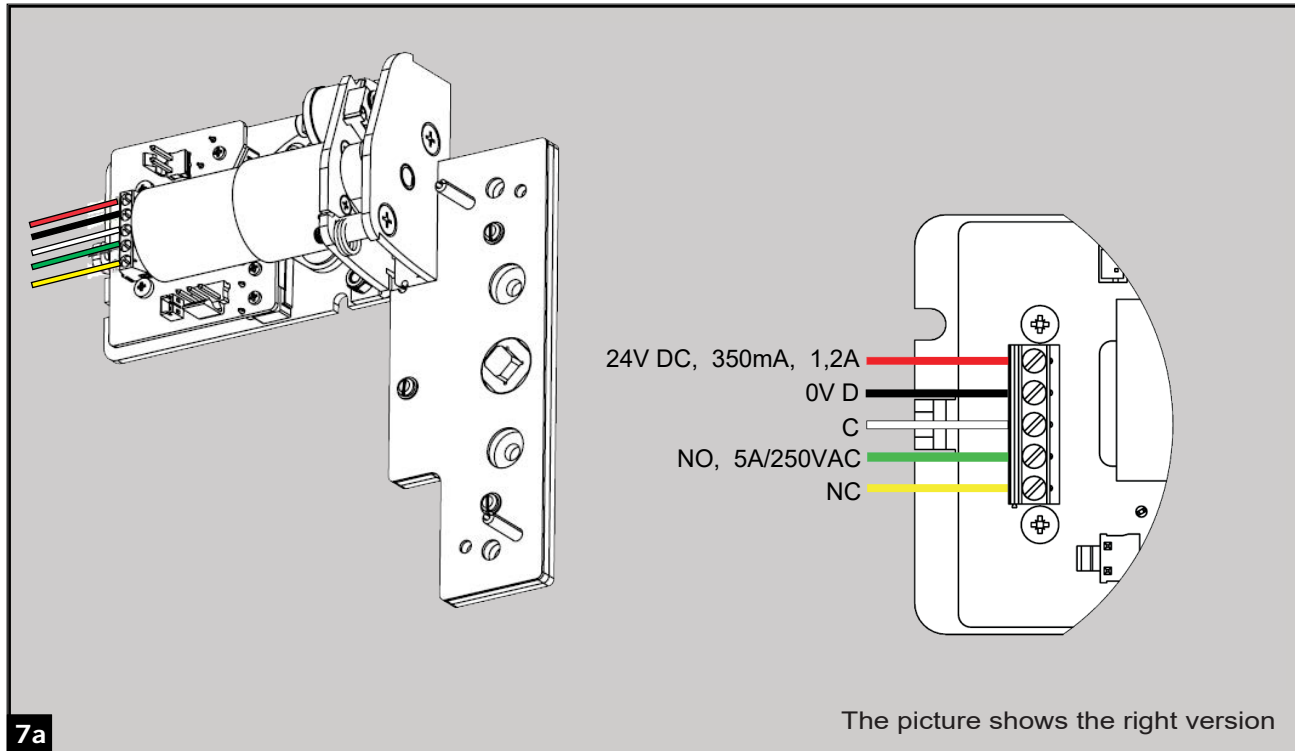

PHM Standard / External