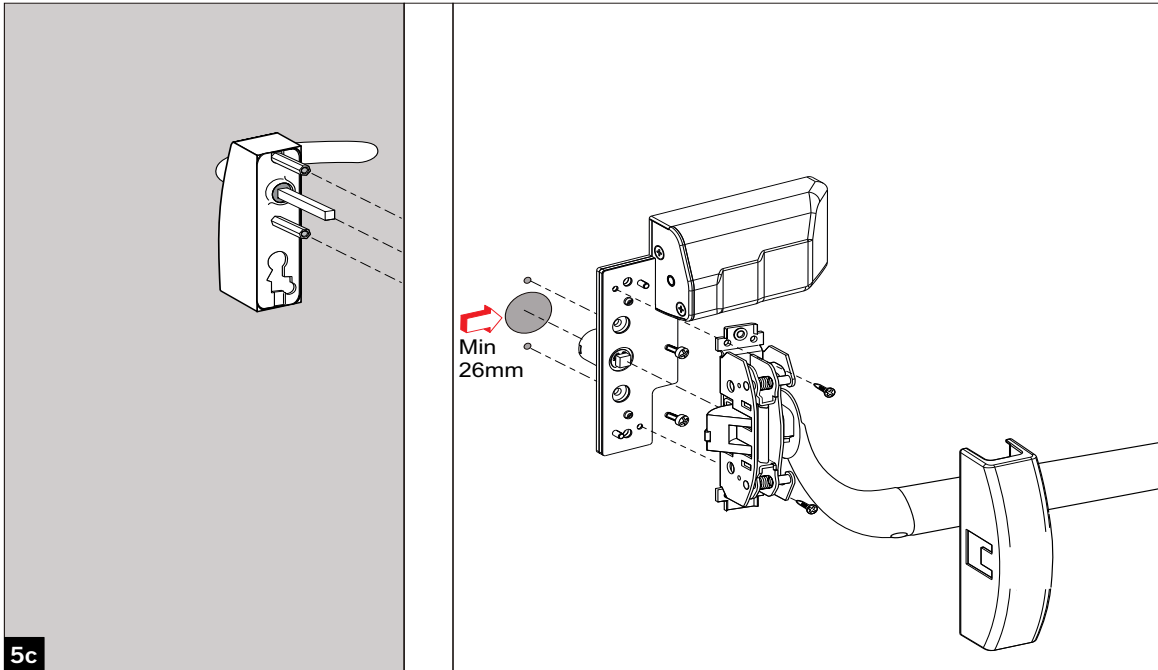

PHM External