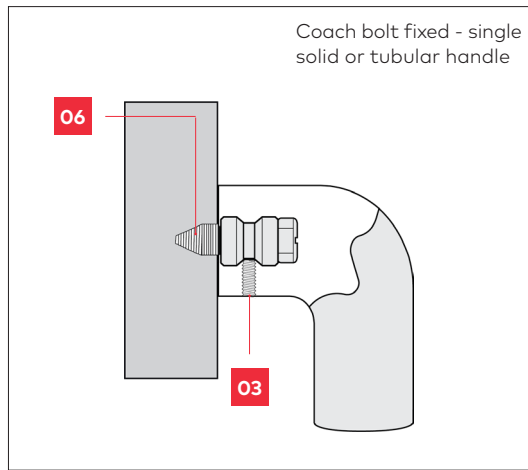

Fixing options

GD FIX - glass doors

TM FIX - timber or metal doors

D FIX - glass, metal or timber doors

C FIX - timber doors only

Note

Nylon spacers and washers are included with handle for glass door fixing option.