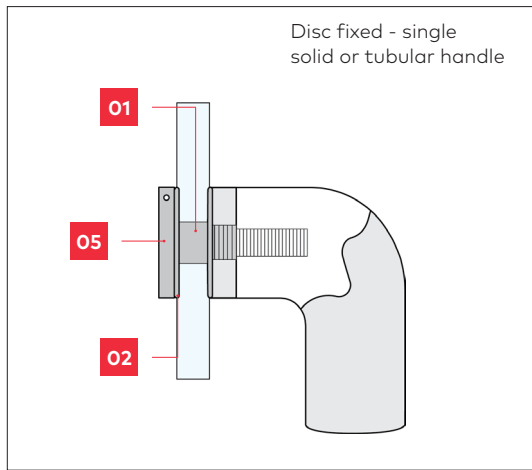

Fixing options

GD FIX - glass doors

TM FIX - timber or metal doors

D FIX - glass, metal or timber doors

C FIX - timber doors only

Note

Nylon spacers and washers are included with handle for glass door fixing option.