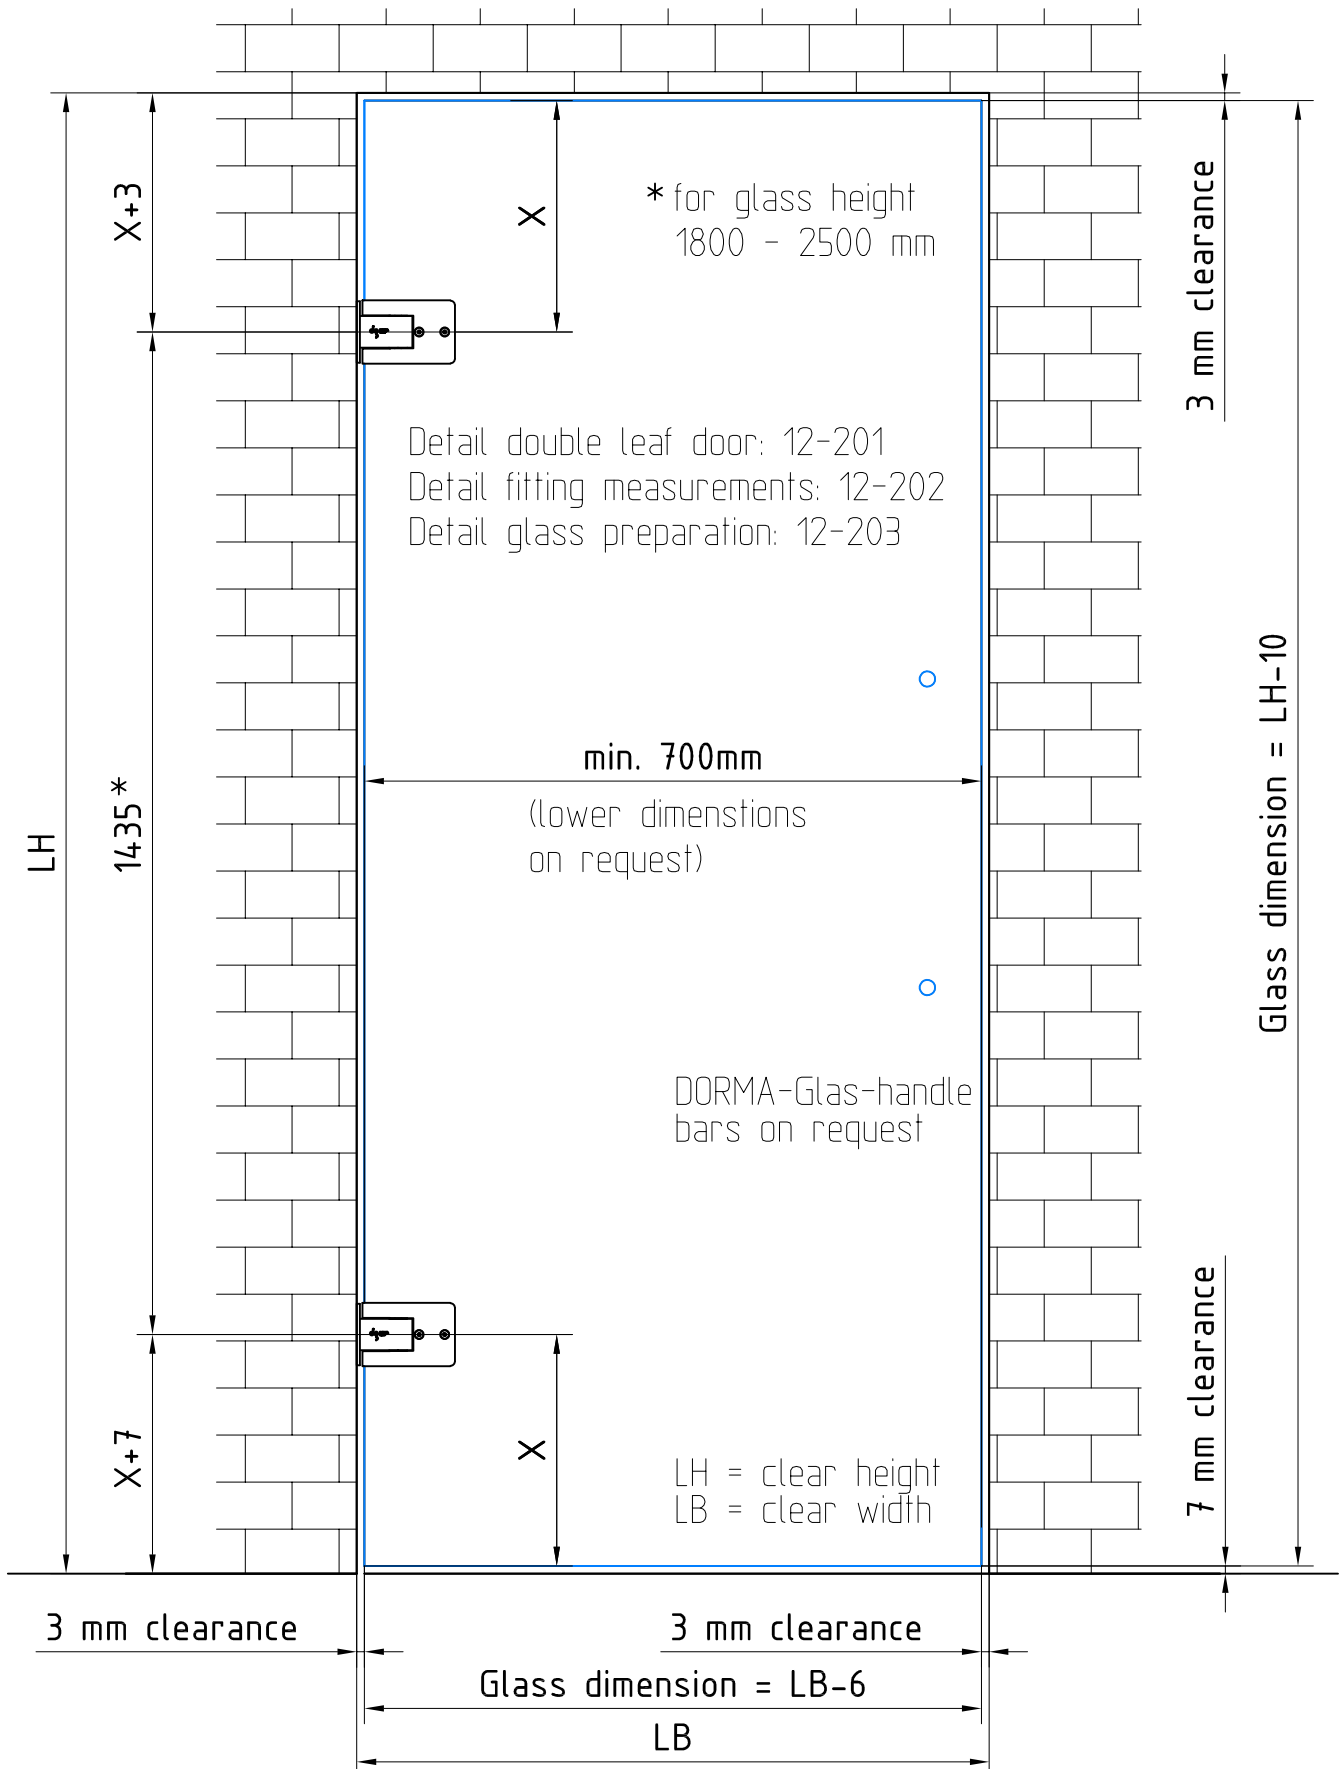

MARCATO Motion double action door

hinge fixed to wall/frame

Art. No.: 12.700 with surface mounted mounting plate,
 single leaf door, fittings for 8, 10 and 12 mm glass
 door weight: max. 65 kg, door width: max. 1.000 mm