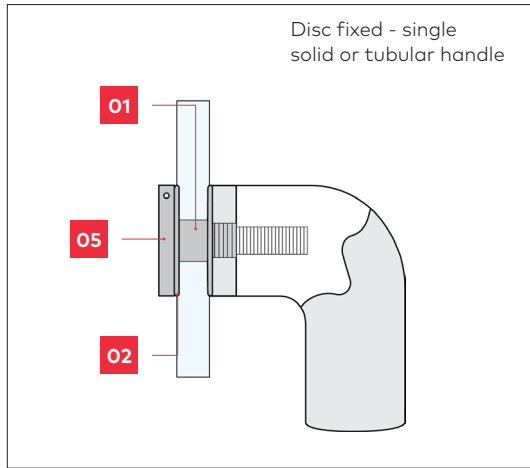

# Fixing options

**GD FIX** - glass doors

**TM FIX** - timber or metal doors

**D FIX** - glass, metal or timber doors

**C FIX** - timber doors only

**Note**

Nylon spacers and washers are included with handle for glass door fixing option.