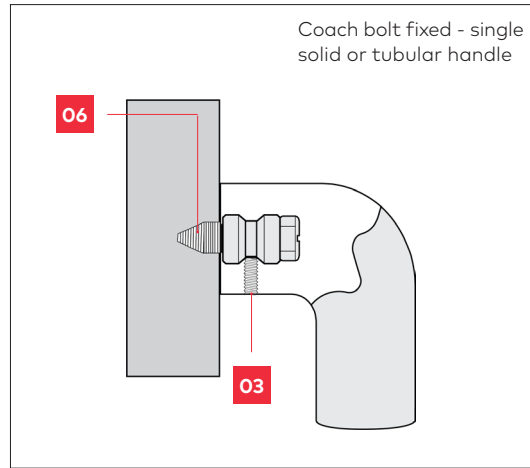

# Fixing options

**GD FIX** - glass doors

**TM FIX** - timber or metal doors

**D FIX** - glass, metal or timber doors

**C FIX** - timber doors only

**Note**

Nylon spacers and washers are included with handle for glass door fixing option.

**Legend**

- 01** Spacer
- 02** Washer
- 03** Grub Screw
- 04** Bolt
- 05** Disc
- 06** Coach Bolt

**TIMBER DOOR FIXING**

Material Size	Bolt Size
14mm Ø	5mm
16mm Ø	5mm
19mm Ø	8mm
25mm Ø	8mm
32mm Ø	8mm

**METAL DOOR FIXING**