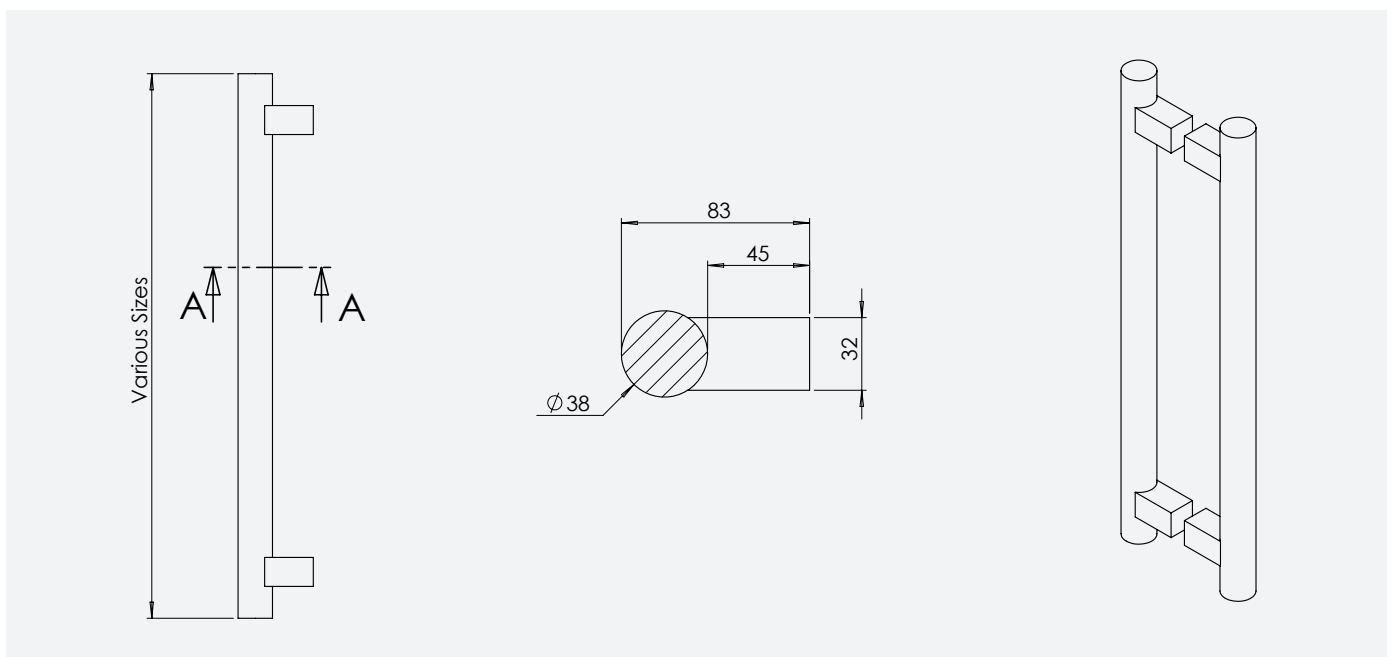

Fixing options

Note

Nylon spacers and washers are included with handle for glass door fixing option.

Legend

- 01 Spacer
- 02 Washer
- 03 Grub Screw
- 04 Bolt
- 05 Disc
- 06 Coach Bolt

TIMBER DOOR FIXING

Material Size	Bolt Size
14mm Ø	5mm
16mm Ø	5mm
19mm Ø	8mm
25mm Ø	8mm
32mm Ø	8mm

METAL DOOR FIXING

Material Size	Bolt Size
14mm Ø	5mm
16mm Ø	5mm
19mm Ø	8mm
25mm Ø	8mm
32mm Ø	8mm

GLASS DOOR FIXING

Material Size	Bolt Size
14mm Ø	12mm Ø
16mm Ø	12mm Ø
19mm Ø	12mm Ø
25mm Ø	12mm Ø
32mm Ø	12mm Ø