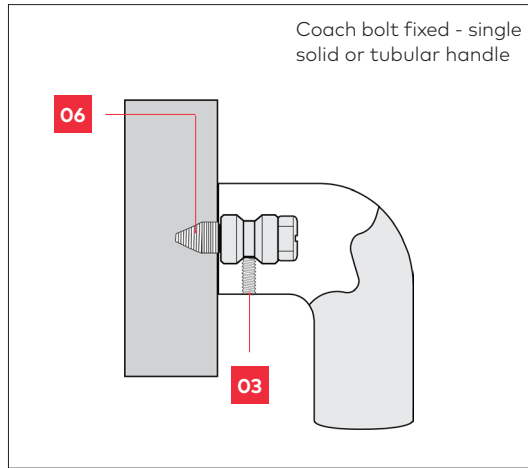

Fixing options

GD FIX - glass doors

TM FIX - timber or metal doors

D FIX - glass, metal or timber doors

C FIX - timber doors only

Note

Nylon spacers and washers are included with handle for glass door fixing option.

Legend

- 01 Spacer
- 02 Washer
- 03 Grub Screw
- 04 Bolt
- 05 Disc
- 06 Coach Bolt

TIMBER DOOR FIXING

Material Size	Bolt Size
14mm Ø	5mm
16mm Ø	5mm
19mm Ø	8mm
25mm Ø	8mm
32mm Ø	8mm

METAL DOOR FIXING

Material Size	Bolt Size
14mm Ø	5mm
16mm Ø	5mm
19mm Ø	8mm
25mm Ø	8mm
32mm Ø	8mm