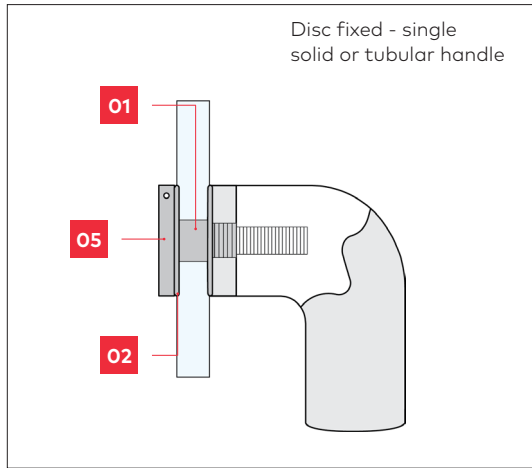

Fixing options

GD FIX - glass doors

TM FIX - timber or metal doors

D FIX - glass, metal or timber doors

C FIX - timber doors only

Note

Nylon spacers and washers are included with handle for glass door fixing option.