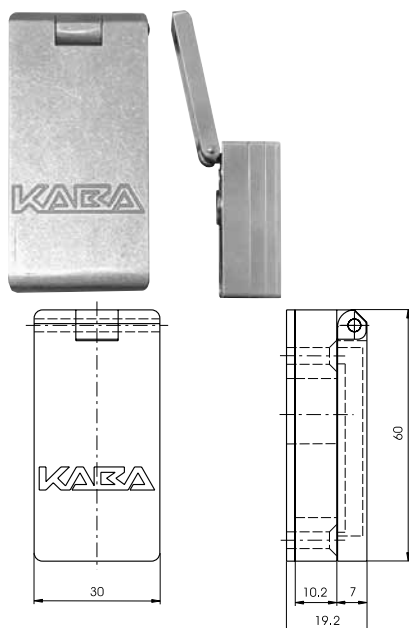

# Weather Protection Rosettes, Europrofile ROS.E, with spring loaded cap

Type  
ROS.E.WS.ALU

View with  
2 mm shim

## Application:

Protects the cylinder from the effects of weather and dust and helps to keep the cylinder in service longer. The dust cap is spring-loaded so that the cover remains securely closed when no key is inserted.

## Specification:

For Europrofile mortise lock cylinders

Material: aluminum

## Included with the rosette:

Installation template

Fastening screws