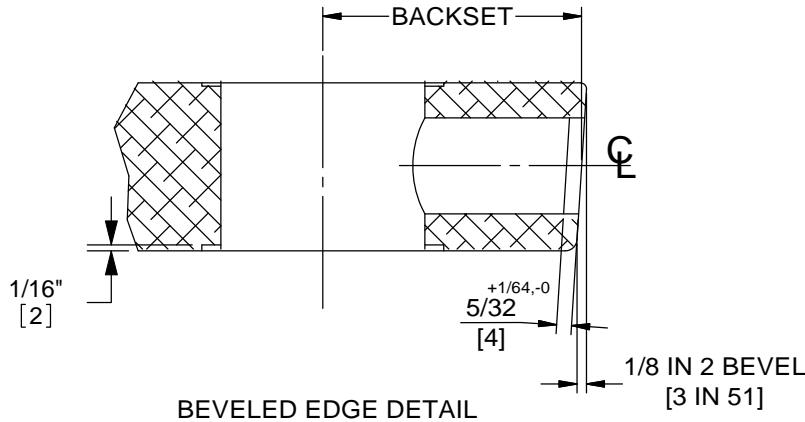

NOTES:

1. DIMENSIONS ARE IN INCHES/ [MM]
2. DO NOT SCALE DRAWING.

Wood Doors For:  
 C400, DB600, CL600, CK600, CK700 Series  
 Face Plate 1" Flat or Beveled

DORMA Architectural Hardware  
 Reamstown, PA 17567