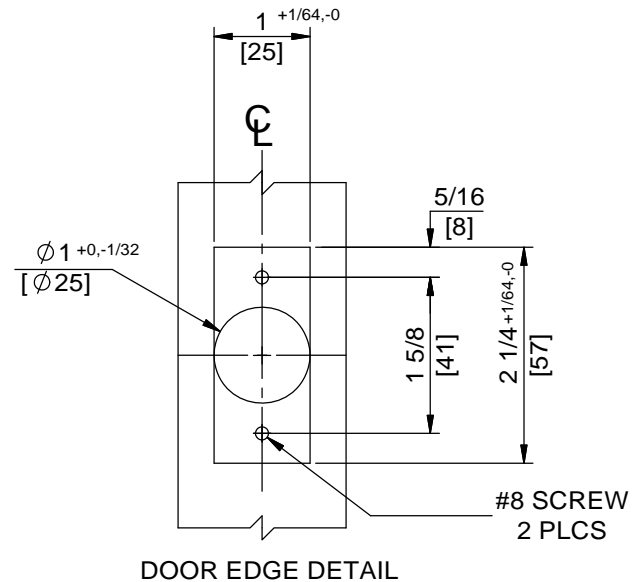

NOTES:

1. DIMENSIONS ARE IN INCHES/ [MM]
2. DO NOT SCALE DRAWING.

Wood Doors For:  
 C400, DB600, CL600, CK600, CK700 Series  
 Face Plate 1" Flat or Beveled

DORMA Architectural Hardware  
 Reamstown, PA 17567