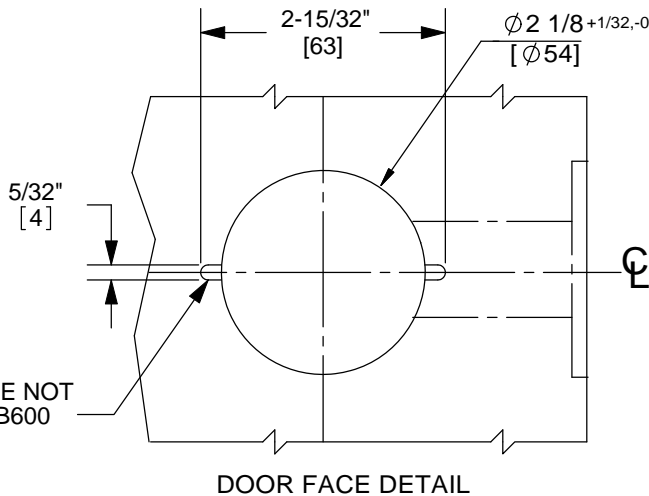

NOTES:

1. DIMENSIONS ARE IN INCHES/ [MM]
2. DO NOT SCALE DRAWING.

Wood Doors For:  
 C400, DB600, CL600, CK600, CK700 Series  
 Face Plate 1" Flat or Beveled

DORMA Architectural Hardware  
 Reamstown, PA 17567