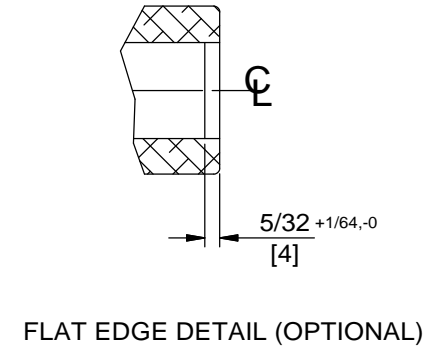

NOTES:

1. DIMENSIONS ARE IN INCHES/ [MM]
2. DO NOT SCALE DRAWING.

Wood Doors For:  
 C400, DB600, CL600, CK600, CK700 Series  
 Face Plate 1" Flat or Beveled

DORMA Architectural Hardware  
 Reamstown, PA 17567