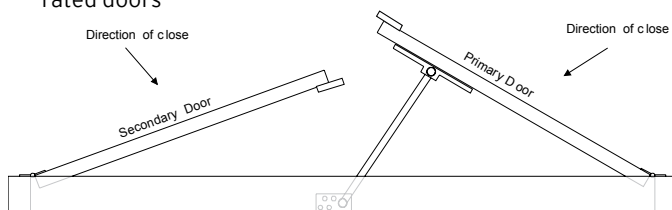

Door Selector Device - 1240

1240 - Single Arm Co-ordinator is a controlling device for double doors with overlapping astragals to ensure inactive door closers first.

Standard Features

- The single arm 1240 is an economical choice for use on light to medium traffic doorways
- The single arm is adjustable to suit varied door widths
- The 1240 is non-handed and approved for use on fire rated doors

Fire Rating

The 1240 Door Selector has been successfully tested on fire door assemblies in accordance with Australian Standard AS1905 Part 1: Fire resistant door sets.

PRODUCT CODE	FINISH	DESCRIPTION
1240	SCP	Door selector device - single arm co-ordinator