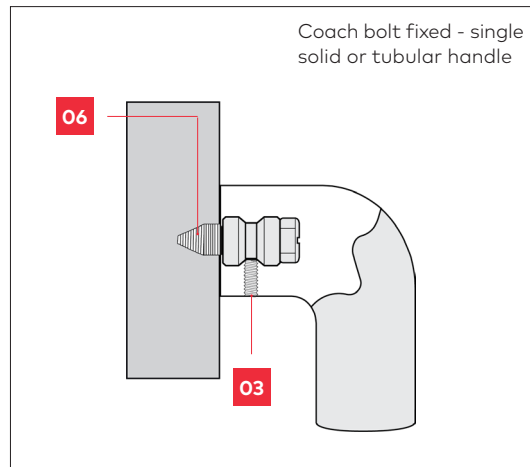

Fixing options

GD FIX - glass doors

TM FIX - timber or metal doors

D FIX - glass, metal or timber doors

C FIX - timber doors only

Note

Nylon spacers and washers are included with handle for glass door fixing option.

Legend

- 01** Spacer
- 02** Washer
- 03** Grub Screw
- 04** Bolt
- 05** Disc
- 06** Coach Bolt

TIMBER DOOR FIXING

Material Size	Bolt Size
14mm Ø	5mm
16mm Ø	5mm
19mm Ø	8mm
25mm Ø	8mm
32mm Ø	8mm

METAL DOOR FIXING