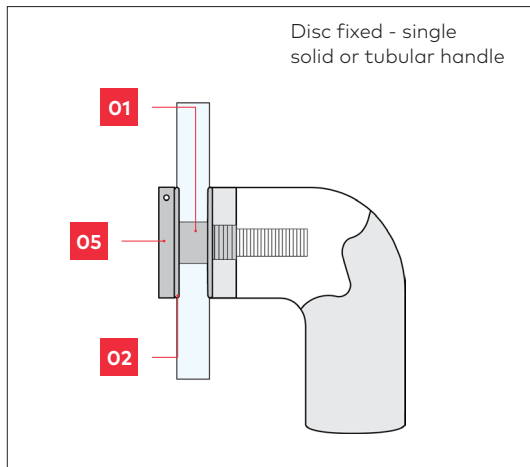

Fixing options

GD FIX - glass doors

TM FIX - timber or metal doors

D FIX - glass, metal or timber doors

C FIX - timber doors only

Note

Nylon spacers and washers are included with handle for glass door fixing option.

Legend

- 01** Spacer
- 02** Washer
- 03** Grub Screw
- 04** Bolt
- 05** Disc
- 06** Coach Bolt

TIMBER DOOR FIXING

Material Size	Bolt Size
14mm Ø	5mm
16mm Ø	5mm
19mm Ø	8mm
25mm Ø	8mm
32mm Ø	8mm

METAL DOOR FIXING