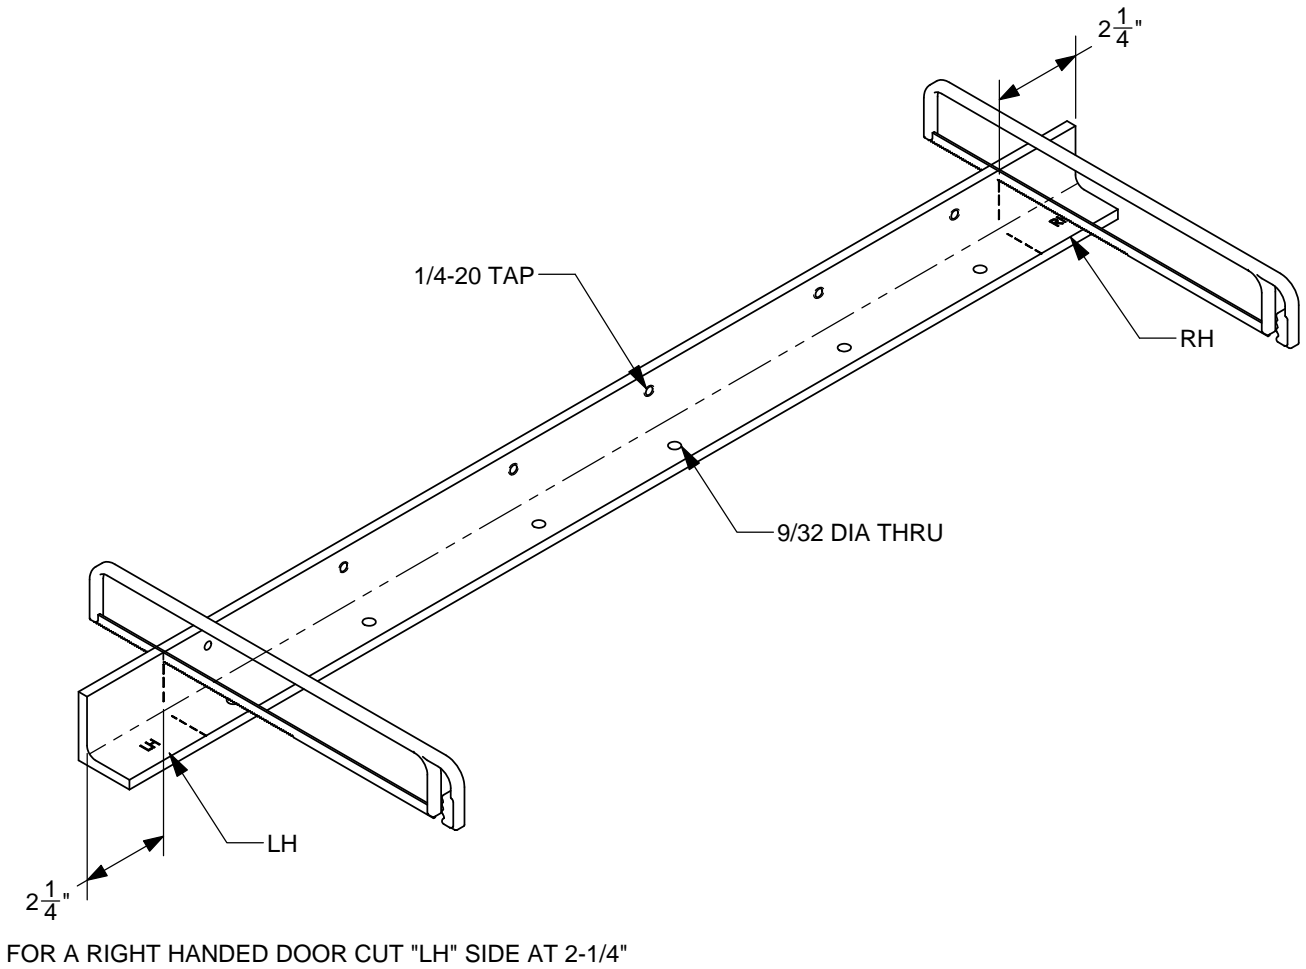

FOR A LEFT HANDED DOOR CUT "RH" SIDE AT 2-1/4"

FOR A RIGHT HANDED DOOR CUT "LH" SIDE AT 2-1/4"