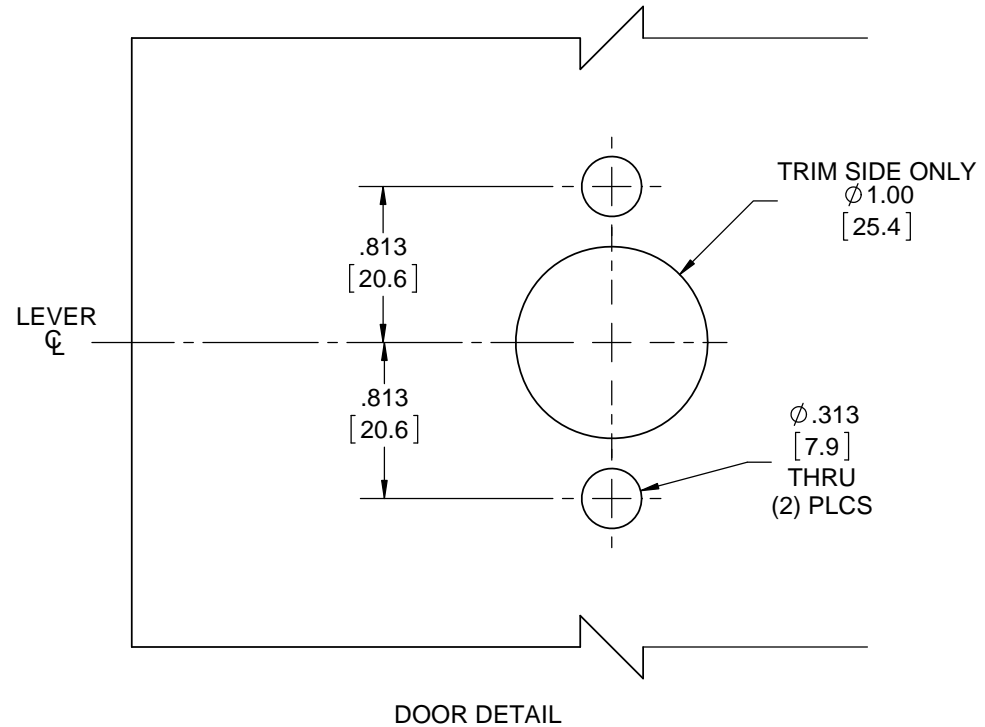

NOTES:
1) DIMENSIONS ARE IN INCHES / [MM]
2) DO NOT SCALE DRAWING

T900 SERIES
FUNCTIONS:
FACEPLATE:
BACKSET:

T901 SINGLE DUMMY, THRU MOUNT
NONE
MATCH EXISTING LOCKSETS

DORMA USA, Inc.
Reamstown, PA 17567

NOTES:
 1) DIMENSIONS ARE IN CHES / [MM]
 2) DO NOT SCALE DRAWING

T900 SERIES FOR METAL DOORS
 FUNCTIONS: T901 SINGLE DUMMY, THRU MOUNT
 FACEPLATE: NONE
 BACKSET: MATCH EXISTING LOCKSETS

DORMA USA, Inc.
 Reamstown, PA 17567