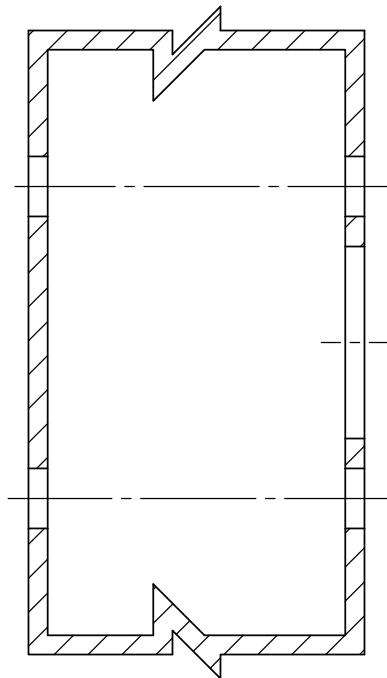

NOTES:
1) DIMENSIONS ARE IN INCHES / [MM]
2) DO NOT SCALE DRAWING

T900 SERIES
FUNCTIONS:
FACEPLATE:
BACKSET:

T901 SINGLE DUMMY, THRU MOUNT
NONE
MATCH EXISTING LOCKSETS

DORMA USA, Inc.
Reamstown, PA 17567

NOTES:
 1) DIMENSIONS ARE IN CHES / [MM]
 2) DO NOT SCALE DRAWING

T900 SERIES FOR METAL DOORS
 FUNCTIONS: T901 SINGLE DUMMY, THRU MOUNT
 FACEPLATE: NONE
 BACKSET: MATCH EXISTING LOCKSETS

DORMA USA, Inc.
 Reamstown, PA 17567