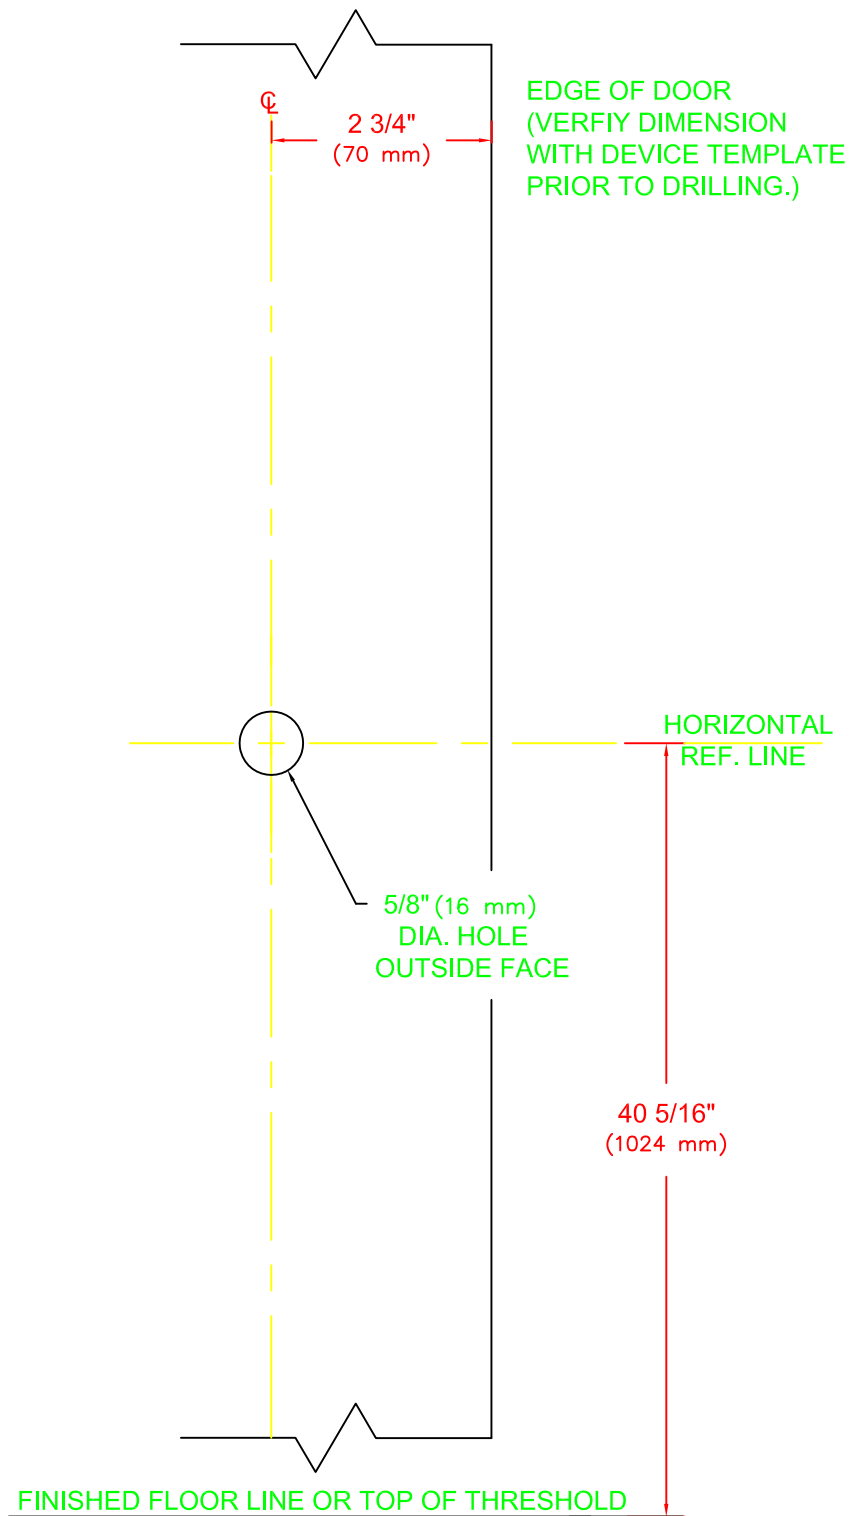

RHR SHOWN
LHR OPPOSITE

REV. No. 2

REVISION: Lever Style Notes

DATE: 1-27-2014

ADDITIONAL PREP FOR FIRE RATED CHANNEL
WHEN USED WITH THE FOLLOWING TRIM
Y*23 Note; * Denotes all Lever Design Styles

TEMPLATE NUMBER
T-9124WD

②