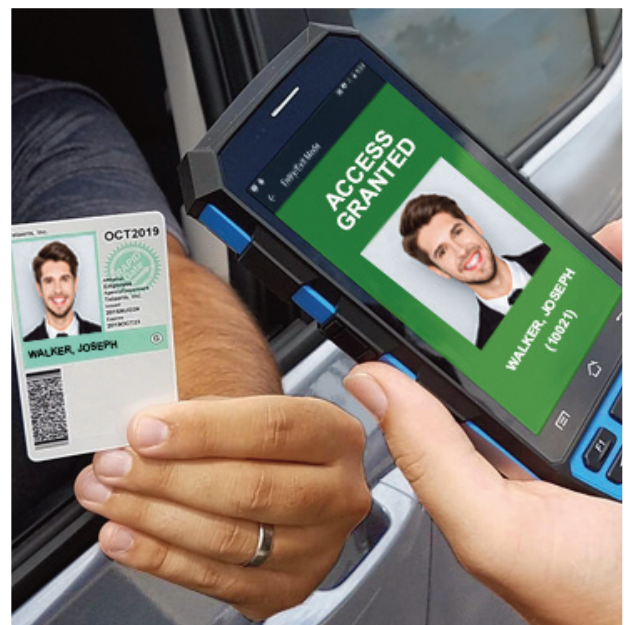

XPressEntry

Handheld reader & emergency
musterung integration

Emergency mustering solution made easy with Aurora - XPressEntry software integration

XPressEntry is an industry leading, emergency evacuation and employee mustering solution utilizing handheld badge readers. It now integrates with Keyscan Aurora.

Together, the readers and software keep track of facility occupancy by monitoring existing access control software to verify that personnel and visitors are evacuated and safely accounted for during emergency situations.

XPressEntry enhances your Keyscan Access Control System with handheld readers and emergency mustering. Compatible handheld devices, powered by XPressEntry software, authenticate user credentials or biometric data with your Keyscan Aurora database and allow validation of personnel names and photos.

XPRESSENTRY

Features and benefits:

Roll call from remote locations	Identify and verify who is safely accounted for at evacuation sites and mustering points, both on-site or at remote locations.
Live Personnel Tracking	Provides mobile roster lists which maintains the last scanned location and status of all personnel, with updates communicated seamlessly between all handheld devices.
Offline activity recording	Will continue to record activity and update occupancy statuses offline when connectivity is lost.
Notify first responders	Provides first responders with names, ID photos, and last recorded location of personnel and visitors who are not accounted for.
Safety and emergency readiness	Adds robust technology to existing emergency action plans and elevates emergency readiness.
Multiple badge reading capability	Telaeris handheld readers can read more badge types and technologies than any other handheld reader in the industry.