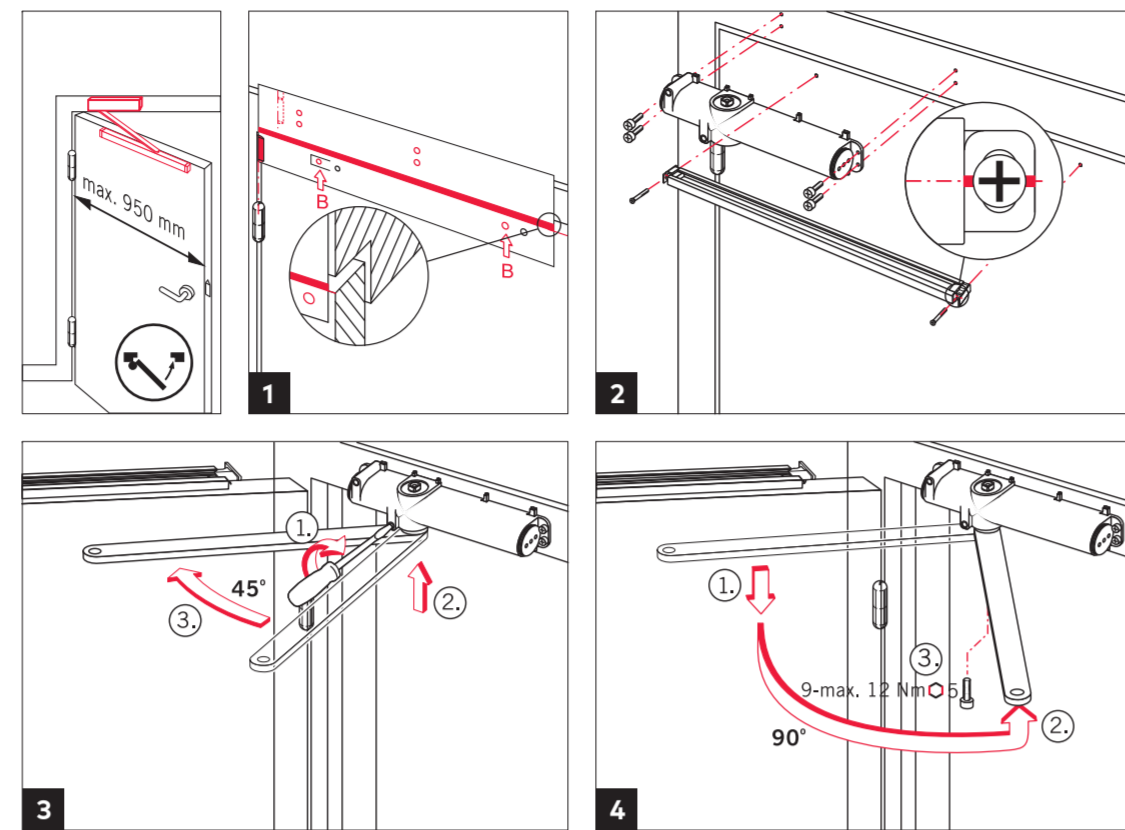

"Original instruction manual"

**Target group**

The door closer may only be installed by technically trained specialists.

**Intended use**

The TS 91 is exclusively aimed to be used for the controlled closing of single-action doors.

**Limitation of liability**

The TS 91 may only be used in accordance with its intended use. Modifications to the product or the use of accessories not approved by the manufacturer are not permitted.

**Installation instructions**

The illustrations in this manual show the installation for DIN-L and DIN-R.

TS 91 G EN 3

WN 058649 45532  
2019-02

EN

Mounting instructions

TS 91 G EN 3

WN 058649 45532

2019-02 2