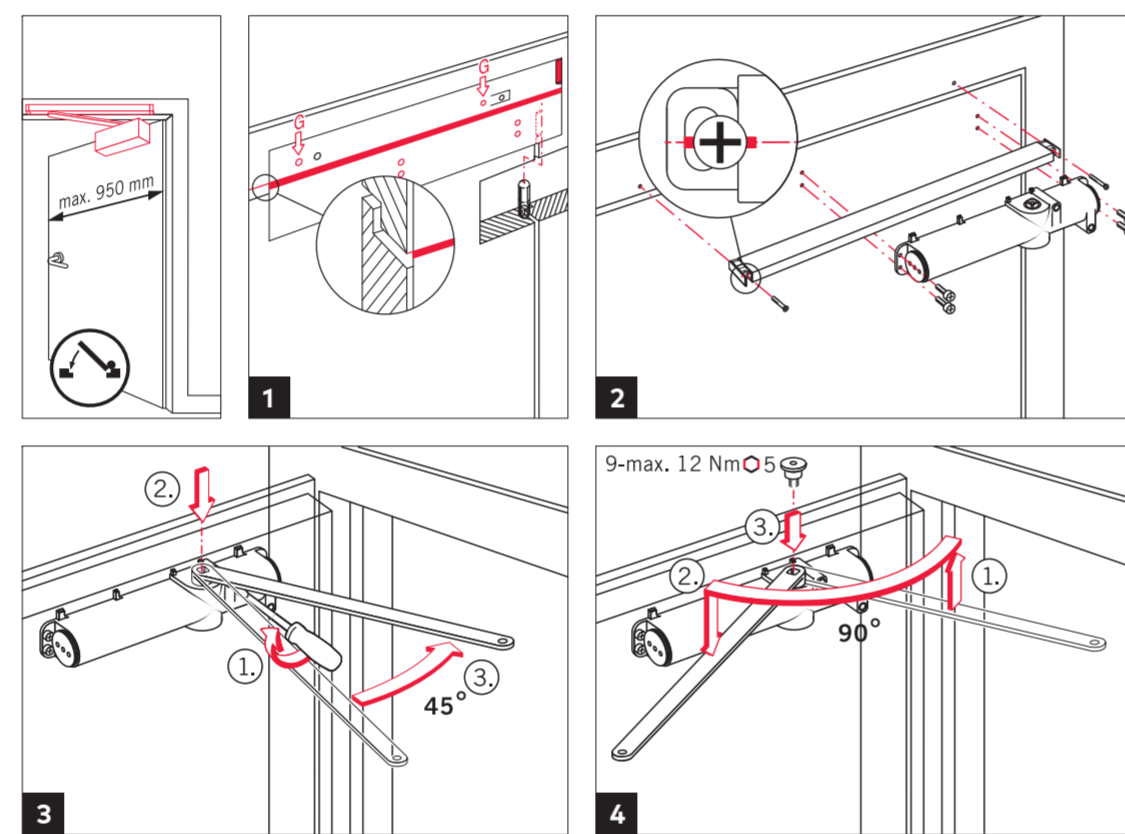

"Original instruction manual"

**Target group**

The door closer may only be installed by technically trained specialists.

**Intended use**

The TS 91 is exclusively aimed to be used for the controlled closing of single-action doors.

**Limitation of liability**

The TS 91 may only be used in accordance with its intended use. Modifications to the product or the use of accessories not approved by the manufacturer are not permitted.

**Installation instructions**

The illustrations in this manual show the installation for DIN-L and DIN-R.

TS 91 G EN 3

WN 058649 45532  
2019-02

EN

Mounting instructions

TS 91 G EN 3

WN 058649 45532

2019-02 2