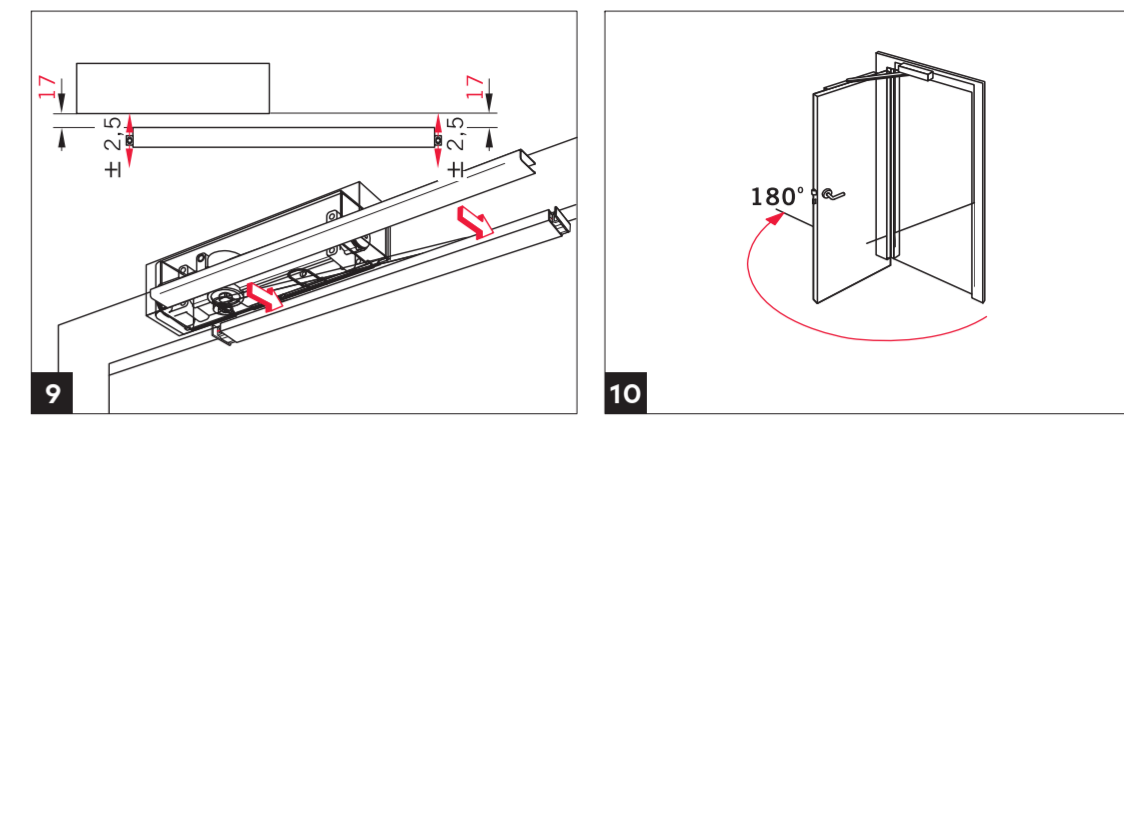

"Original instruction manual"

**Target group**

The door closer may only be installed by technically trained specialists.

**Intended use**

The TS 91 is exclusively aimed to be used for the controlled closing of single-action doors.

**Limitation of liability**

The TS 91 may only be used in accordance with its intended use. Modifications to the product or the use of accessories not approved by the manufacturer are not permitted.

**Installation instructions**

The illustrations in this manual show the installation for DIN-L and DIN-R.

TS 91 G EN 3

WN 058649 45532  
2019-02

EN

Mounting instructions

TS 91 G EN 3

WN 058649 45532

2019-02 2