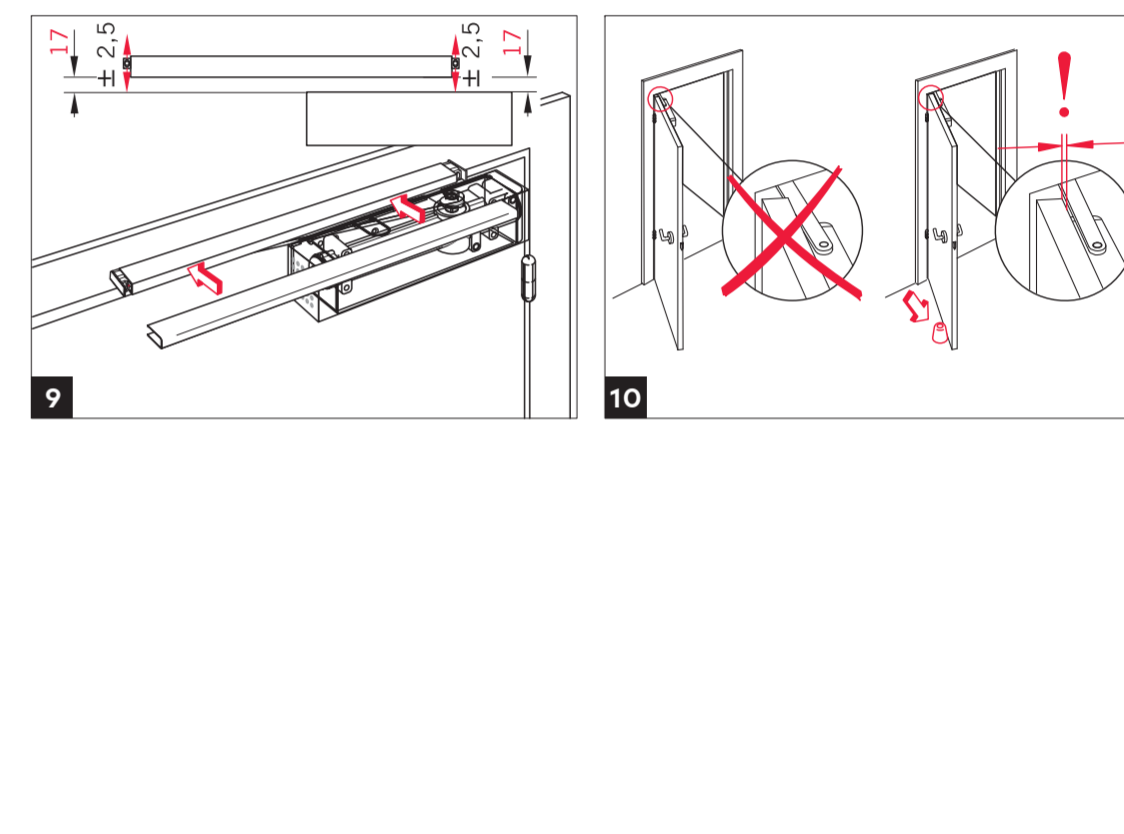

"Original instruction manual"

**Target group**

The door closer may only be installed by technically trained specialists.

**Intended use**

The TS 91 is exclusively aimed to be used for the controlled closing of single-action doors.

**Limitation of liability**

The TS 91 may only be used in accordance with its intended use. Modifications to the product or the use of accessories not approved by the manufacturer are not permitted.

**Installation instructions**

The illustrations in this manual show the installation for DIN-L and DIN-R.

TS 91 G EN 3

WN 058649 45532  
2019-02

EN

Mounting instructions

TS 91 G EN 3

WN 058649 45532

2019-02 2