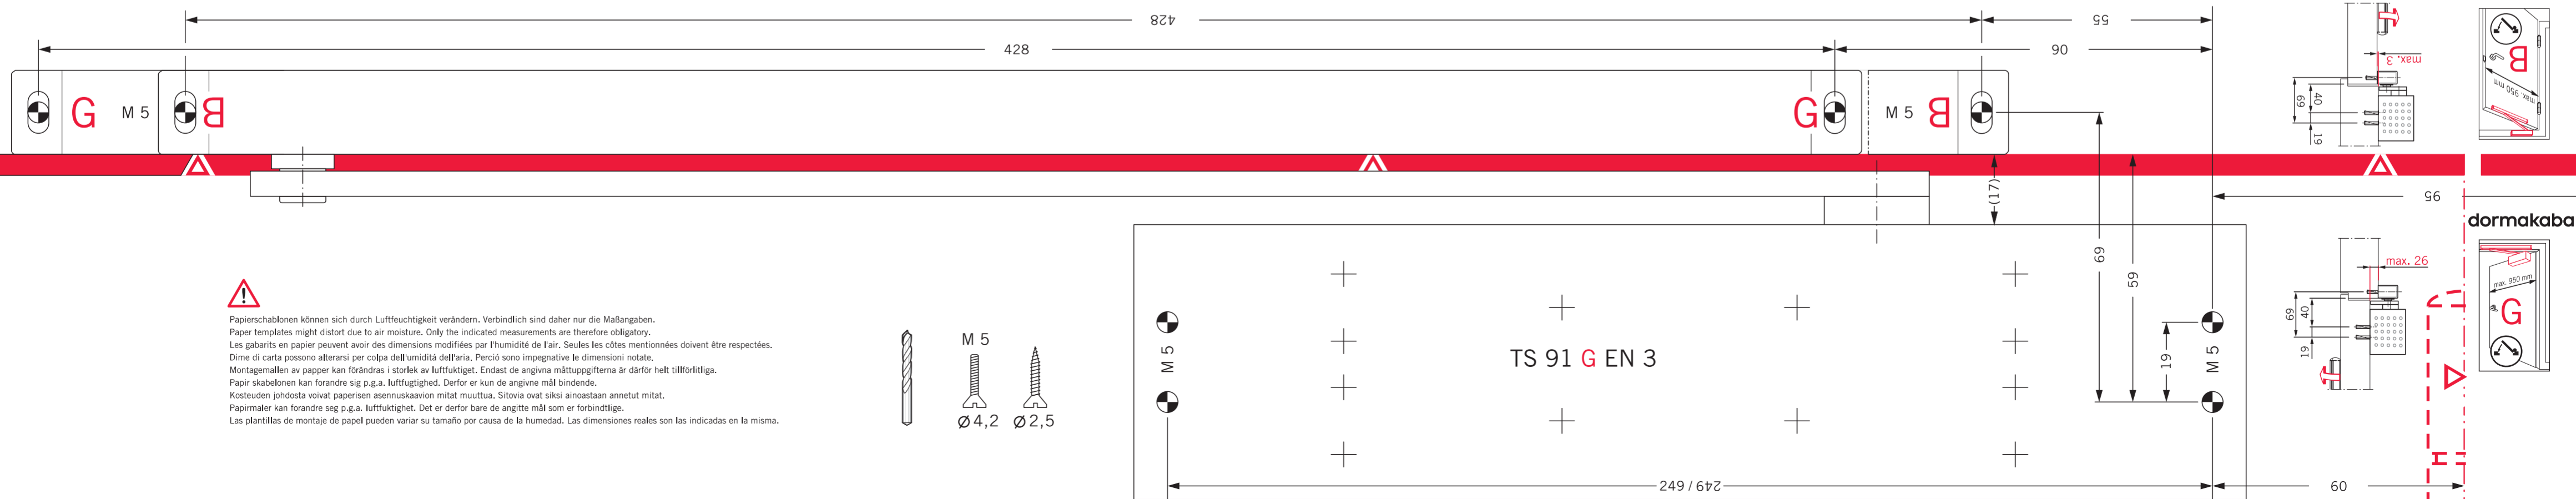

WN 058649 45532

2019-02 2

TS 91 G EN 3

WN 058649 45532

2019-02 3

TS 91 G EN 3

WN 058649 45532

2019-02 4