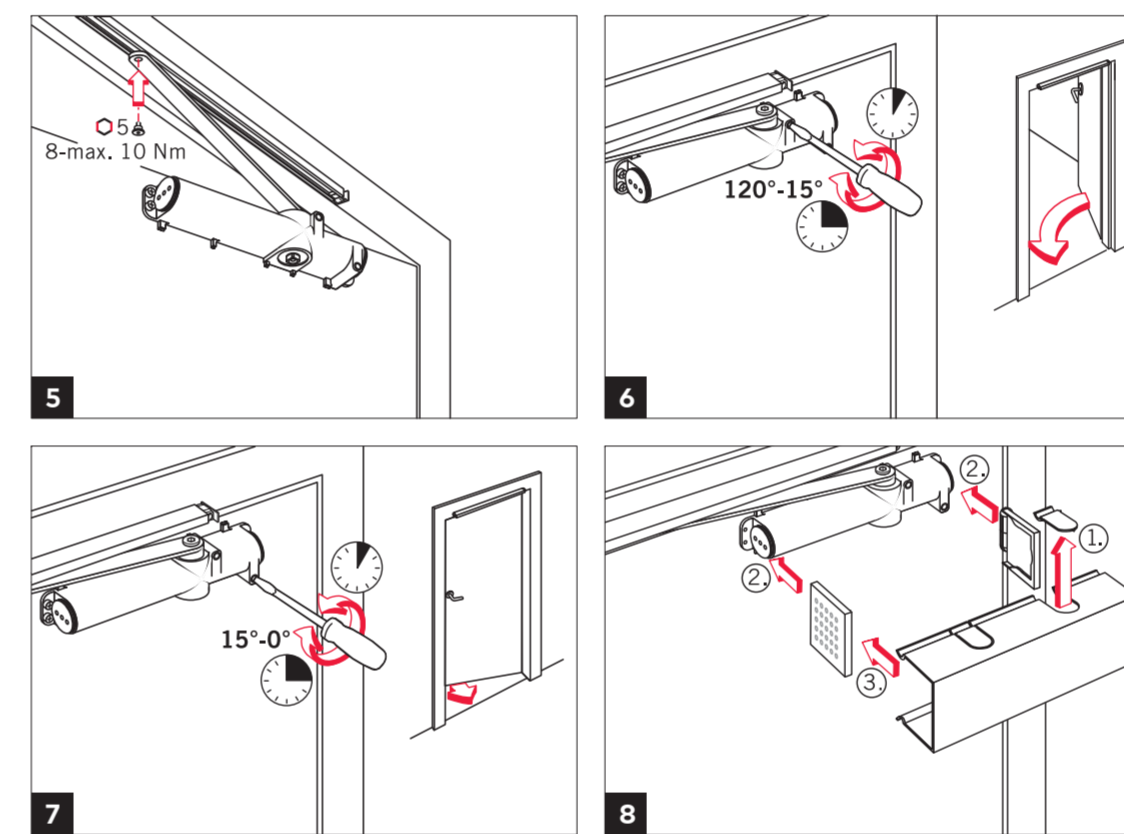

"Original instruction manual"

**Target group**

The door closer may only be installed by technically trained specialists.

**Intended use**

The TS 91 is exclusively aimed to be used for the controlled closing of single-action doors.

**Limitation of liability**

The TS 91 may only be used in accordance with its intended use. Modifications to the product or the use of accessories not approved by the manufacturer are not permitted.

**Installation instructions**

The illustrations in this manual show the installation for DIN-L and DIN-R.

TS 91 G EN 3

WN 058649 45532  
2019-02

EN

Mounting instructions

TS 91 G EN 3

WN 058649 45532

2019-02 2