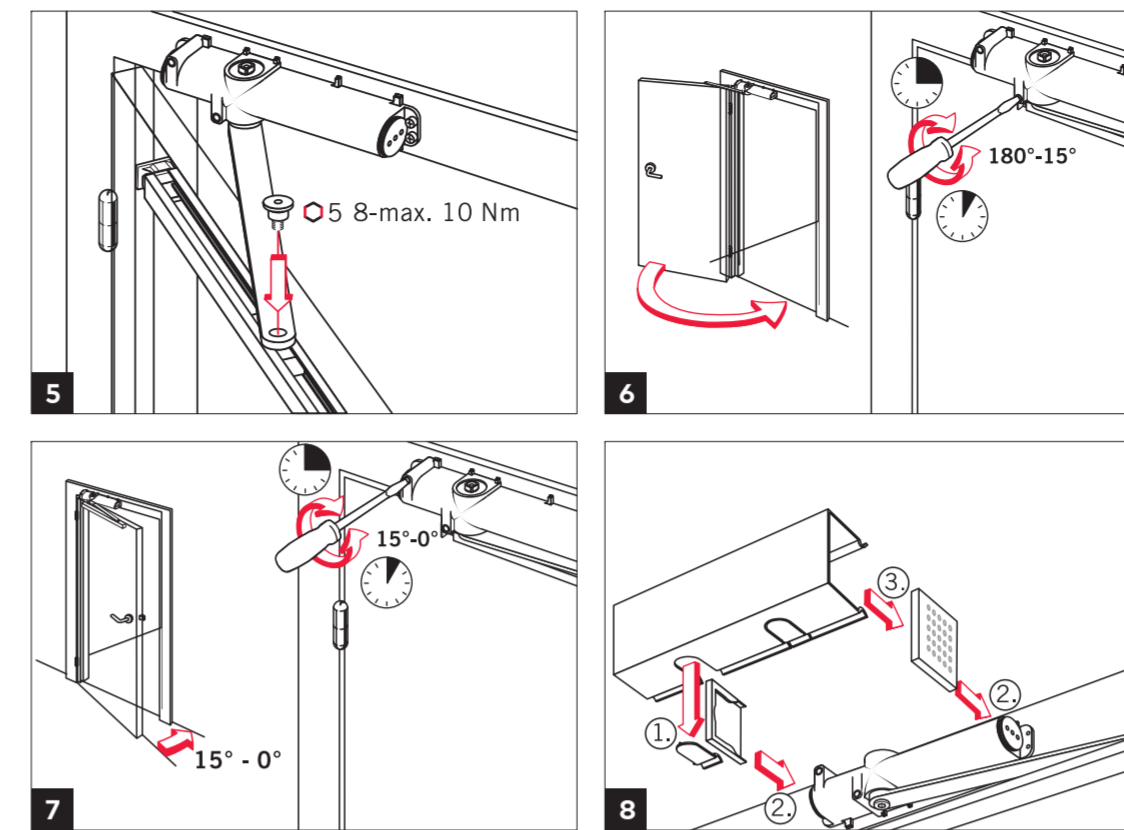

"Original instruction manual"

**Target group**

The door closer may only be installed by technically trained specialists.

**Intended use**

The TS 91 is exclusively aimed to be used for the controlled closing of single-action doors.

**Limitation of liability**

The TS 91 may only be used in accordance with its intended use. Modifications to the product or the use of accessories not approved by the manufacturer are not permitted.

**Installation instructions**

The illustrations in this manual show the installation for DIN-L and DIN-R.

TS 91 G EN 3

WN 058649 45532  
2019-02

EN

Mounting instructions

TS 91 G EN 3

WN 058649 45532

2019-02 2