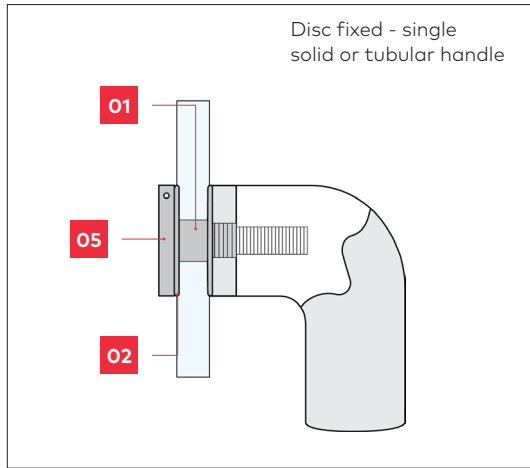

Fixing options

GD FIX - glass doors

TM FIX - timber or metal doors

D FIX - glass, metal or timber doors

C FIX - timber doors only

Note

Nylon spacers and washers are included with handle for glass door fixing option.