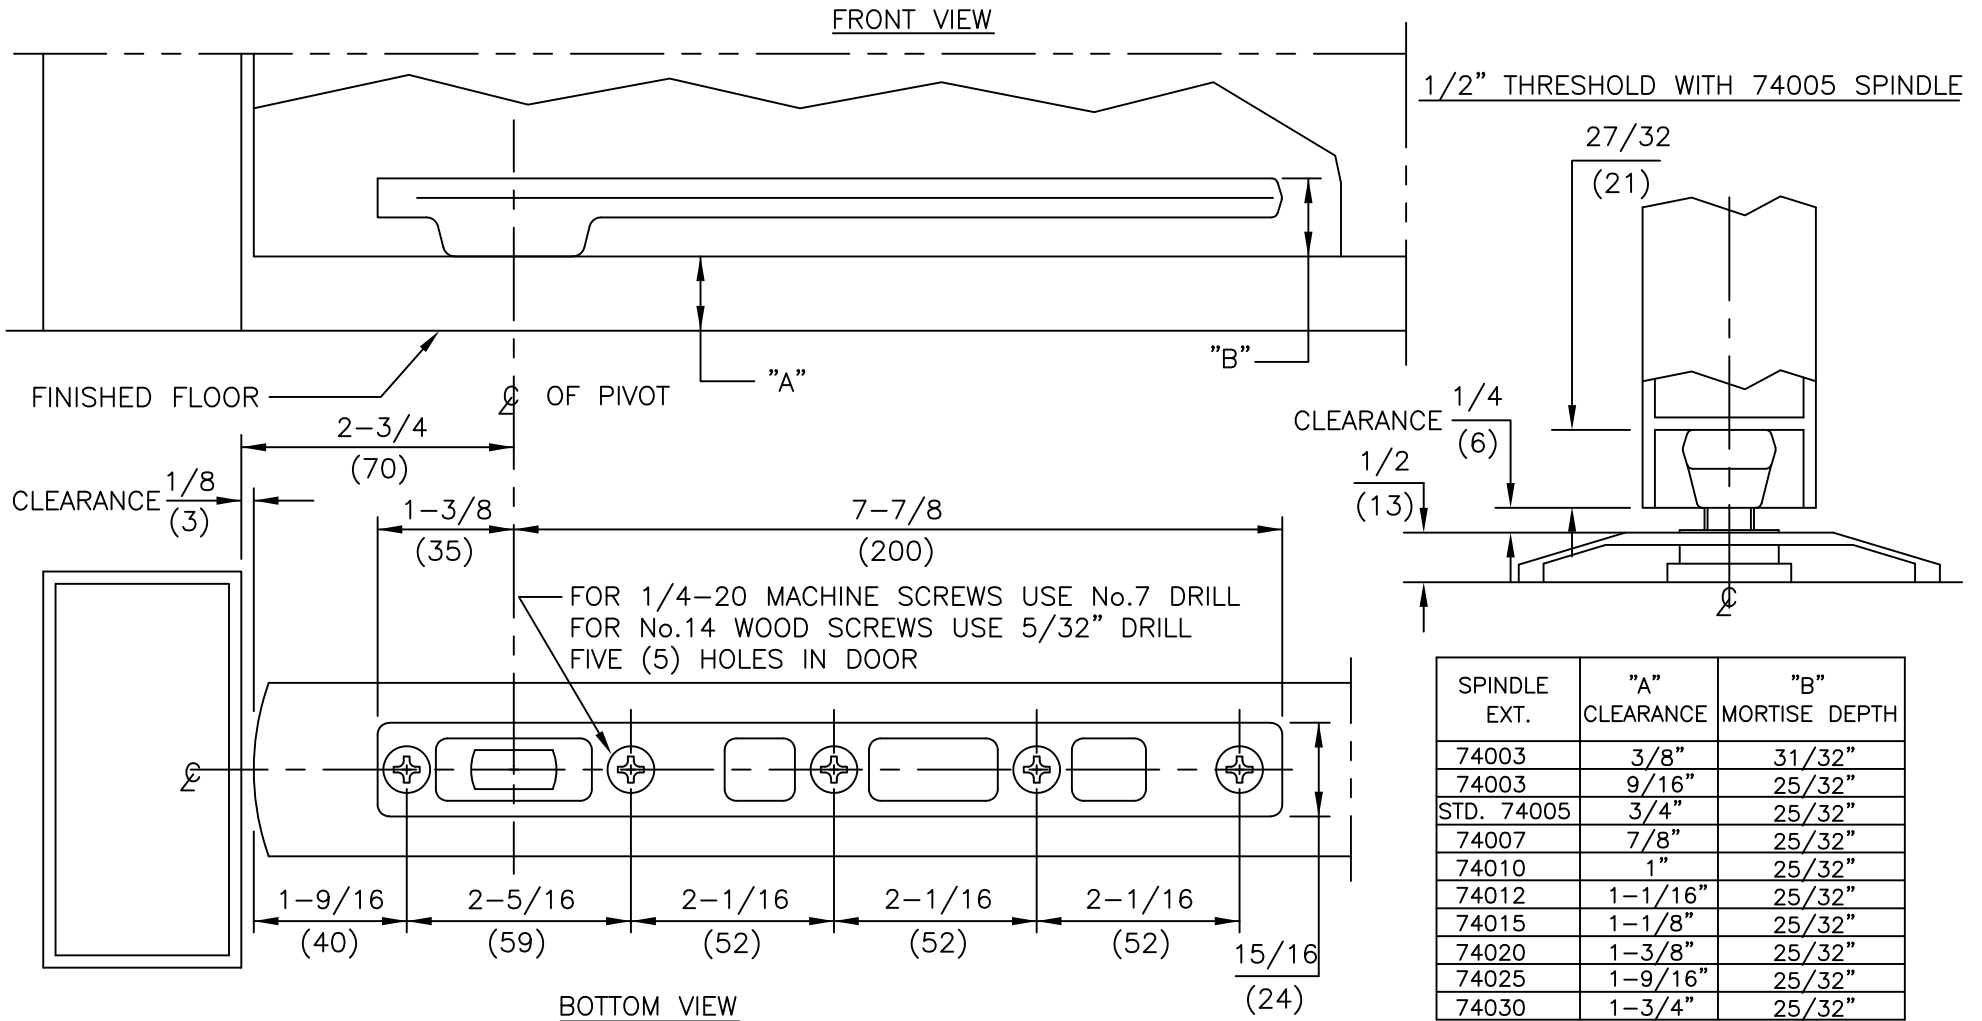

NOTES

1. DO NOT SCALE DRAWING.
2. DIMENSIONS ARE IN INCHES/(MM).
3. ALL NECESSARY REINFORCEMENT FOR ARM BY OTHERS.

ITEM No. 7421
 CENTER HUNG BOTTOM ARM
 FOR USE WITH 7471HD FLOOR BEARING

dormakaba USA, INC.
 800 523 8483