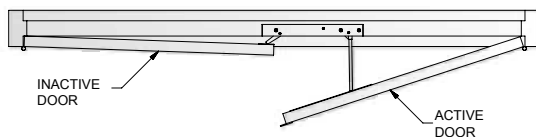

Door Selector Device - 1234

1234 - Twin Arm Co-ordinator is a controlling device for double doors with overlapping astragals to ensure inactive door closers first.

Standard Features

- The twin arm 1234 is designed for heavy traffic doorways and entrances where aesthetics are important
- The 1234 is non-handed and approved for use on fire rated doors

Fire Rating

The 1234 Door Selector has been successfully tested on fire door assemblies in accordance with Australian Standard AS1905 Part 1: Fire resistant door sets.

PRODUCT CODE	FINISH	DESCRIPTION
1234	SCP	Door selector device - twin arm co-ordinator