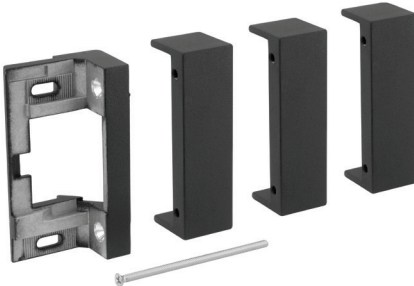

INSTALLATION

ES84 / ES86 SERIES ELECTRIC STRIKE LIP EXTENSIONS
Electric Strike Accessories

Extension Mounting Instructions
For Center-Hung Doors or Deep-Reveal Frames

1" Extension
#6-32 x 1" Screws

2" Extension
#6-32 x 2" Screws

3" Extension
#6-32 x 3" Screws

NOTE: These ES84 series Low Profile photos show how the extensions mount. The strike lip bracket will look slightly different on the Standard Profile ES86 series.