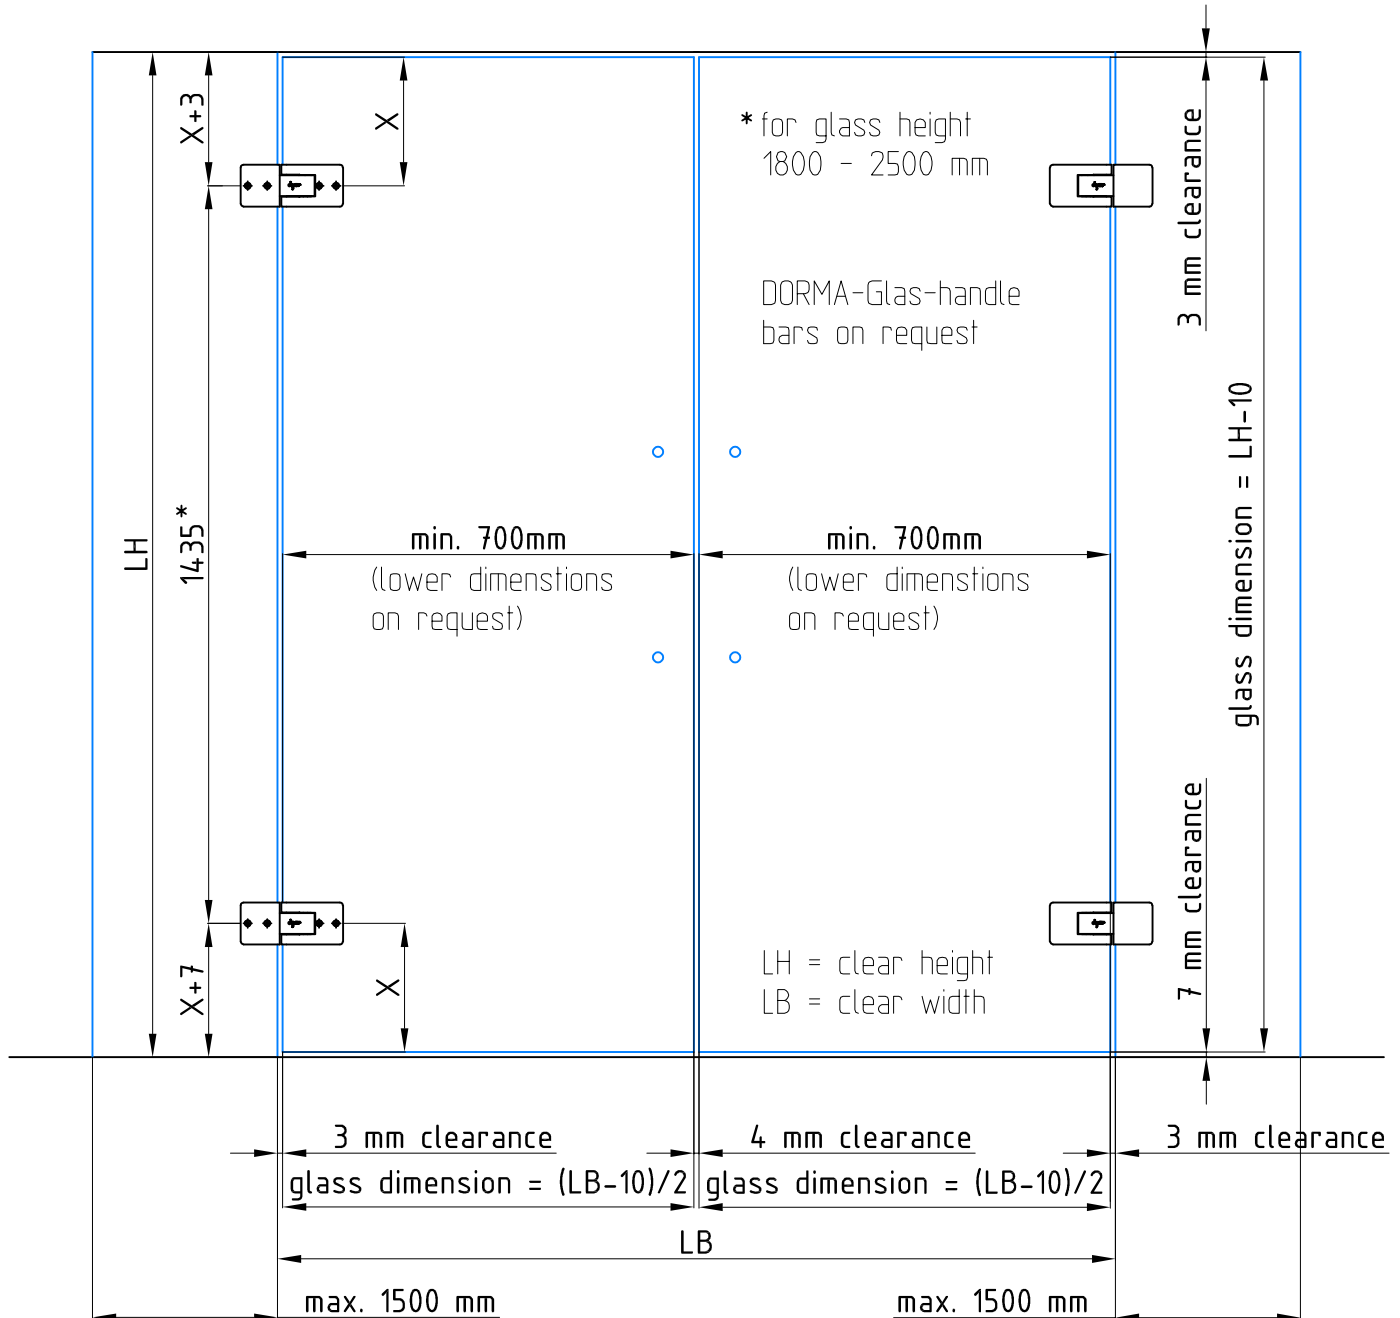

MARCATO Motion double action door hinge glass to glass

Art. No.: 12.710, double leaf door
 Fittings for 8, 10 and 12 mm glass
 Door weight: max. 65 kg, door width: max. 1000 mm

Detail single leaf door: 12-204
 Detail glass preparation: 12-206
 Detail fitting measurements: 12-207