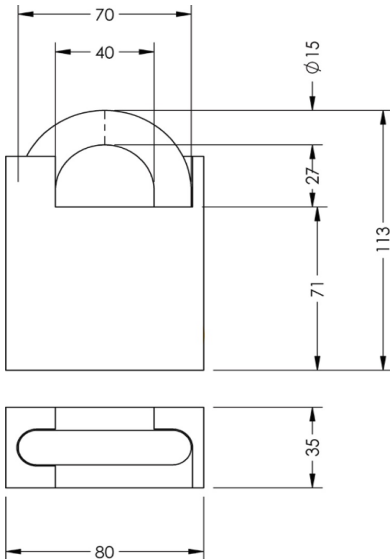

P8093 CEN 6 Padlock

Application:

Maximum Security applications including remote sites within the utility and infrastructure sectors as well as general perimeter security, and security on track side/road side enclosures and cabinets.

A key is required to open and lock the shackle.

Suitable for universal use indoor and outdoor.

Features:

- 80mm hardened steel padlock and shackle
- Electroless nickel plated
- 15mm diameter closed shackle
- Available with a removable or fixed shackle
- Available with a 27mm vertical clearance shackle
- EN 12320 Grade 6 (CEN 6) – highest grade possible
- Cylinder is protected by an 11mm thick hardened plate
- Double locking hardened stainless steel ball bearing
- Uses a standard 30mm euro profile single cylinder
- LPCB approved (LPS 1654: Issue 1 SR3) with Key Systems expert (plus) and Quattro plus
- Padlock Retention chain available

Available systems:

- Kaba 20
- quattro plus
- expert & expert plus
- pextra & pextra+

dormakaba UK & Ireland
Lower Moor Way
Tiverton
Devon
EX16 6SS

T: +44 (0)870 000 5625
E: info.gb@dormakaba.com

www.dormakaba.co.uk