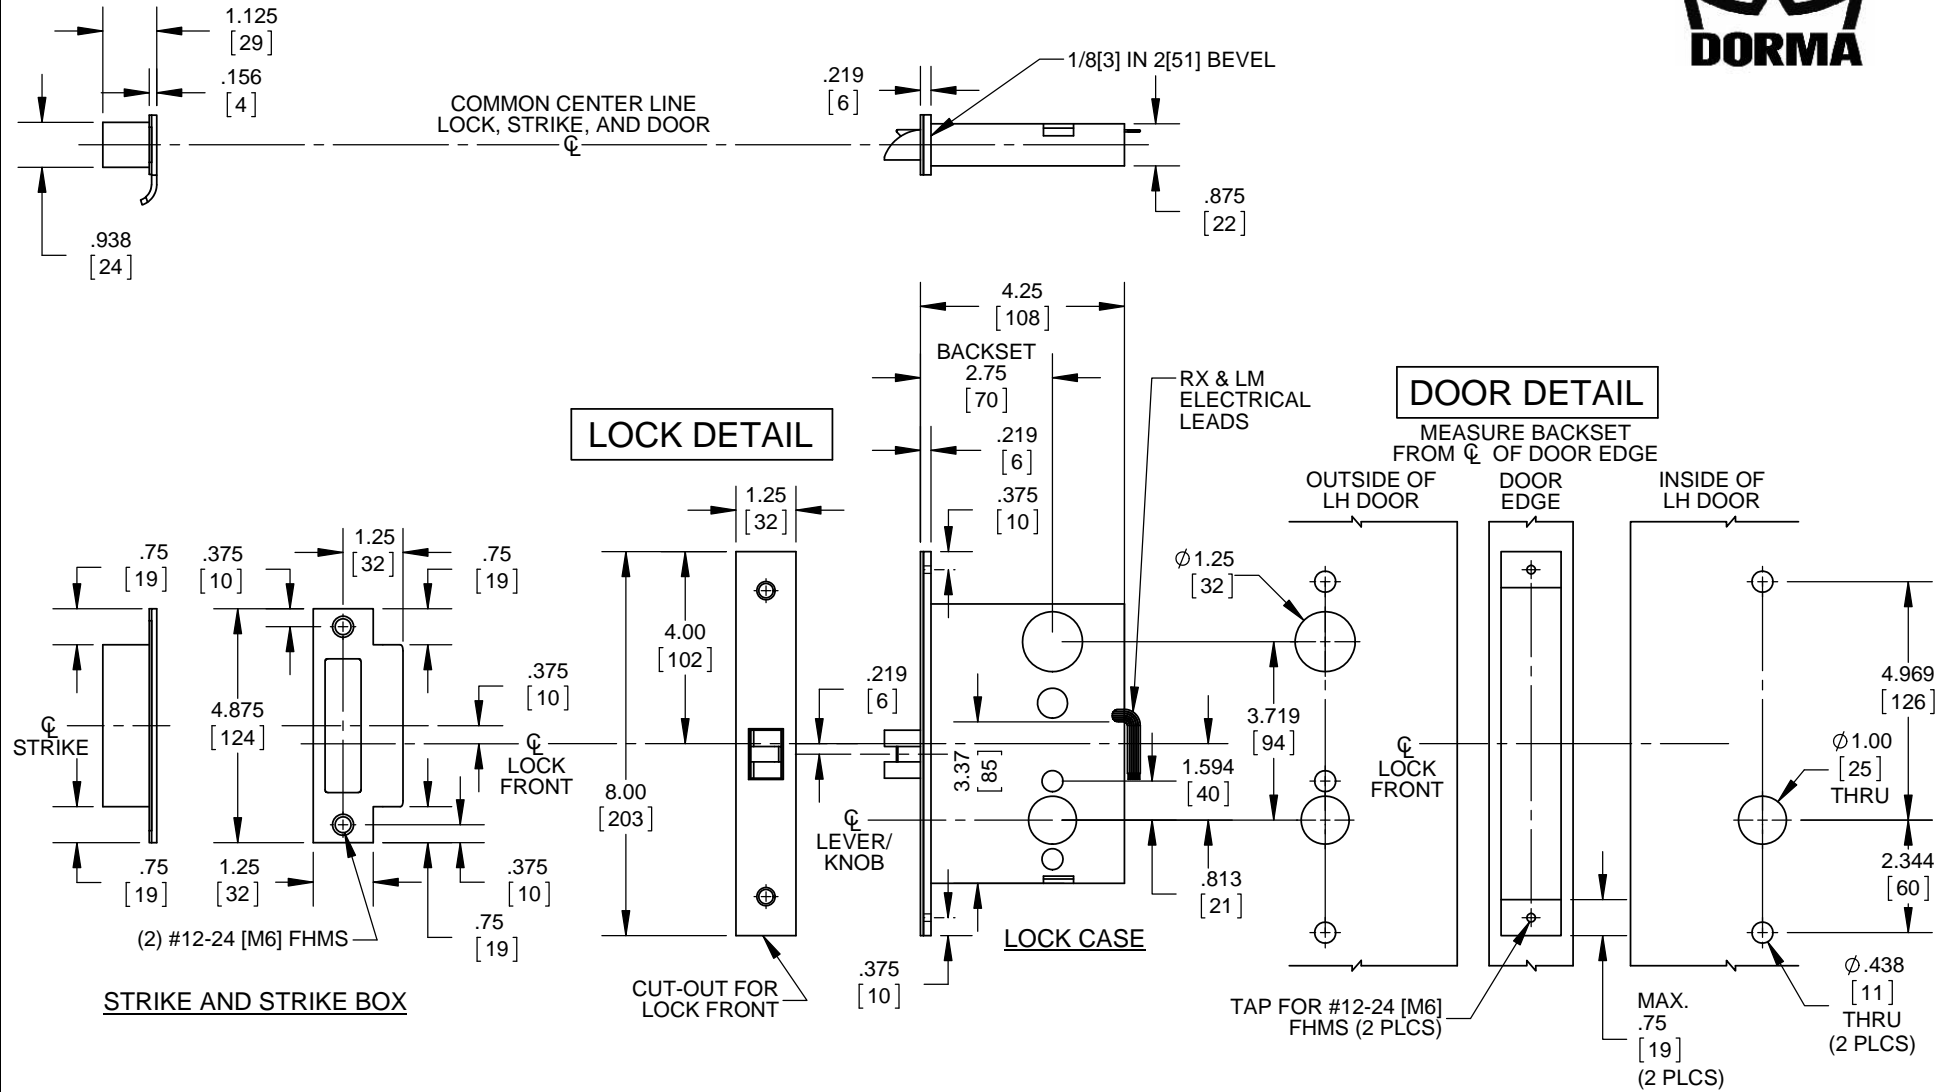

- NOTES:
 1. DIMENSIONS ARE IN INCHES/[MM].
 2. DO NOT SCALE DRAWING.

WOOD DOORS - H Escutcheon Trim
 M9050, M9070, M9076, M9080
 M9050RX, M9050LM, M9050RXML
 M9070LM
 M9080RX, M9080LM, M9080RXML

DORMA USA, Inc.
 Reamstown, PA 17567

Toll-Free: (800) 523-8483
 Facsimile: (800) 274-9724

Always consult DORMA's web site for latest template at www.dorma.com.

NOTES:
 1. DIMENSIONS ARE IN INCHES/[MM].
 2. DO NOT SCALE DRAWING.

DOOR CUT-OUTS AS INDICATED UNDER DOOR DETAIL.
 FRAME FOR STRIKE SHOWN UNDER LOCK DETAIL.