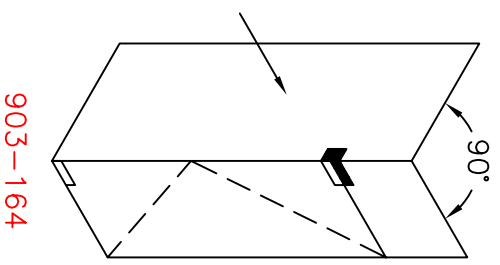

GLASS FABRICATION DETAIL

NEW ITEM NO.	OLD ARTICLE NO.	PT. NO.
903-164 SHOWN	(7 317.42-1)	42
903-165	(7 317.42-2)	42

TO BE USED WITH 1SE-GS19

REF: 1SE-GS18	Date	Revision
SCALE: FULL		
DATE: 12/21/99		

GLASS FABRICATION DETAIL

NEW ITEM NO.	OLD ARTICLE NO.	PT. NO.
903-164 SHOWN	(7 317.42-1)	42
903-165	(7 317.42-2)	42

TO BE USED WITH 1SE-GS18

SIDELITE FABRICATION

REF.: 1SE-GS19	Date	Revision
SCALE: FULL		
DATE: 12/21/99		