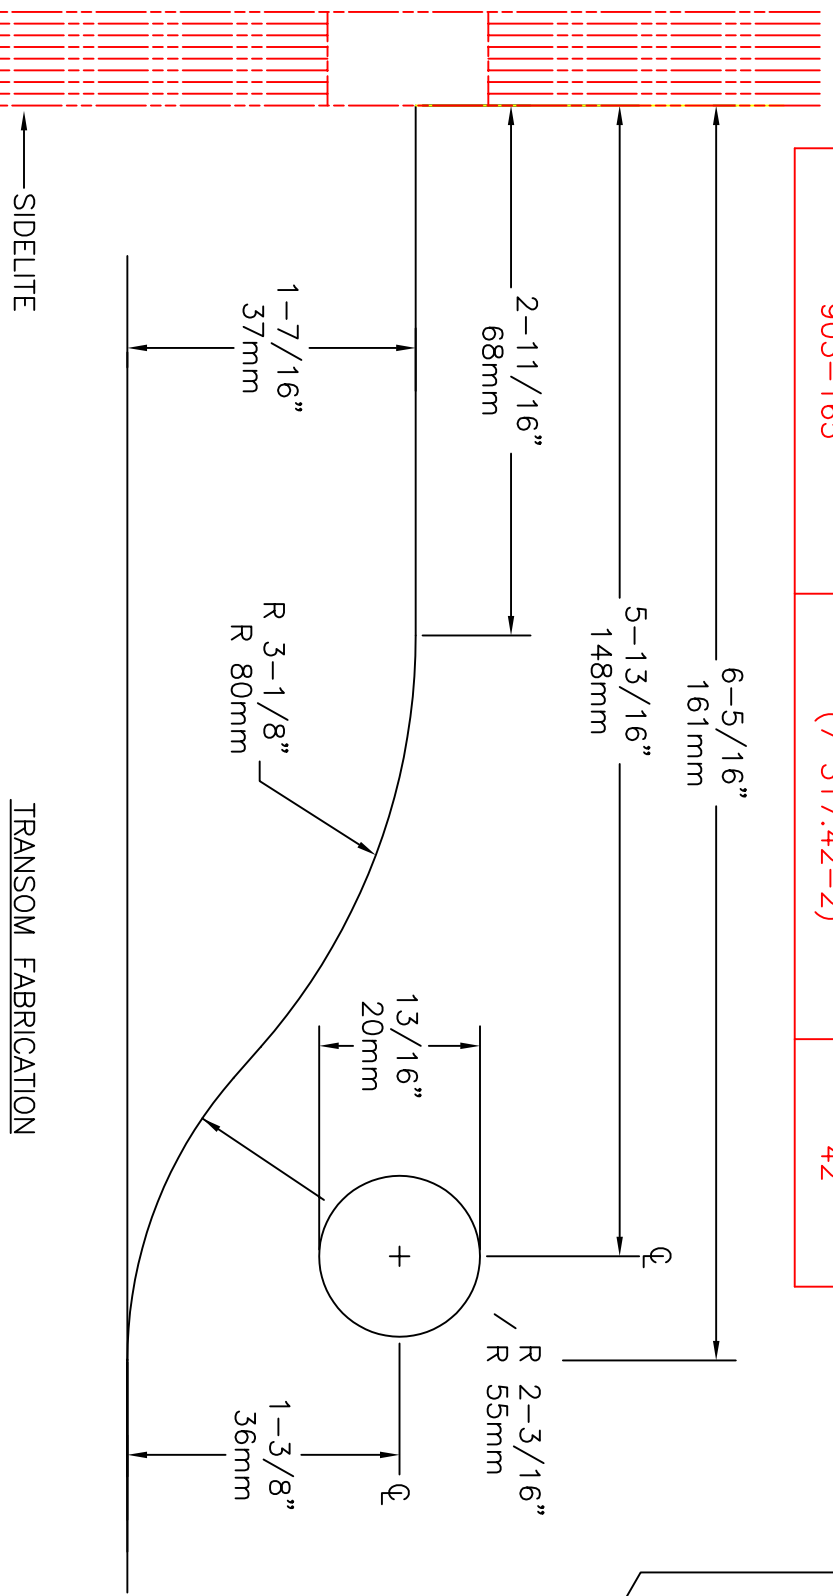

GLASS FABRICATION DETAIL

NEW ITEM NO.	OLD ARTICLE NO.	PT. NO.
903-164 SHOWN	(7 317.42-1)	42
903-165	(7 317.42-2)	42

TO BE USED WITH 1SE-GS19

REF: 1SE-GS18	Date	Revision
SCALE: FULL		
DATE: 12/21/99		

GLASS FABRICATION DETAIL

NEW ITEM NO.	OLD ARTICLE NO.	PT. NO.
903-164 SHOWN	(7 317.42-1)	42
903-165	(7 317.42-2)	42

TO BE USED WITH 1SE-GS18

SIDELITE FABRICATION

REF.: 1SE-GS19	Date	Revision
SCALE: FULL		
DATE: 12/21/99		