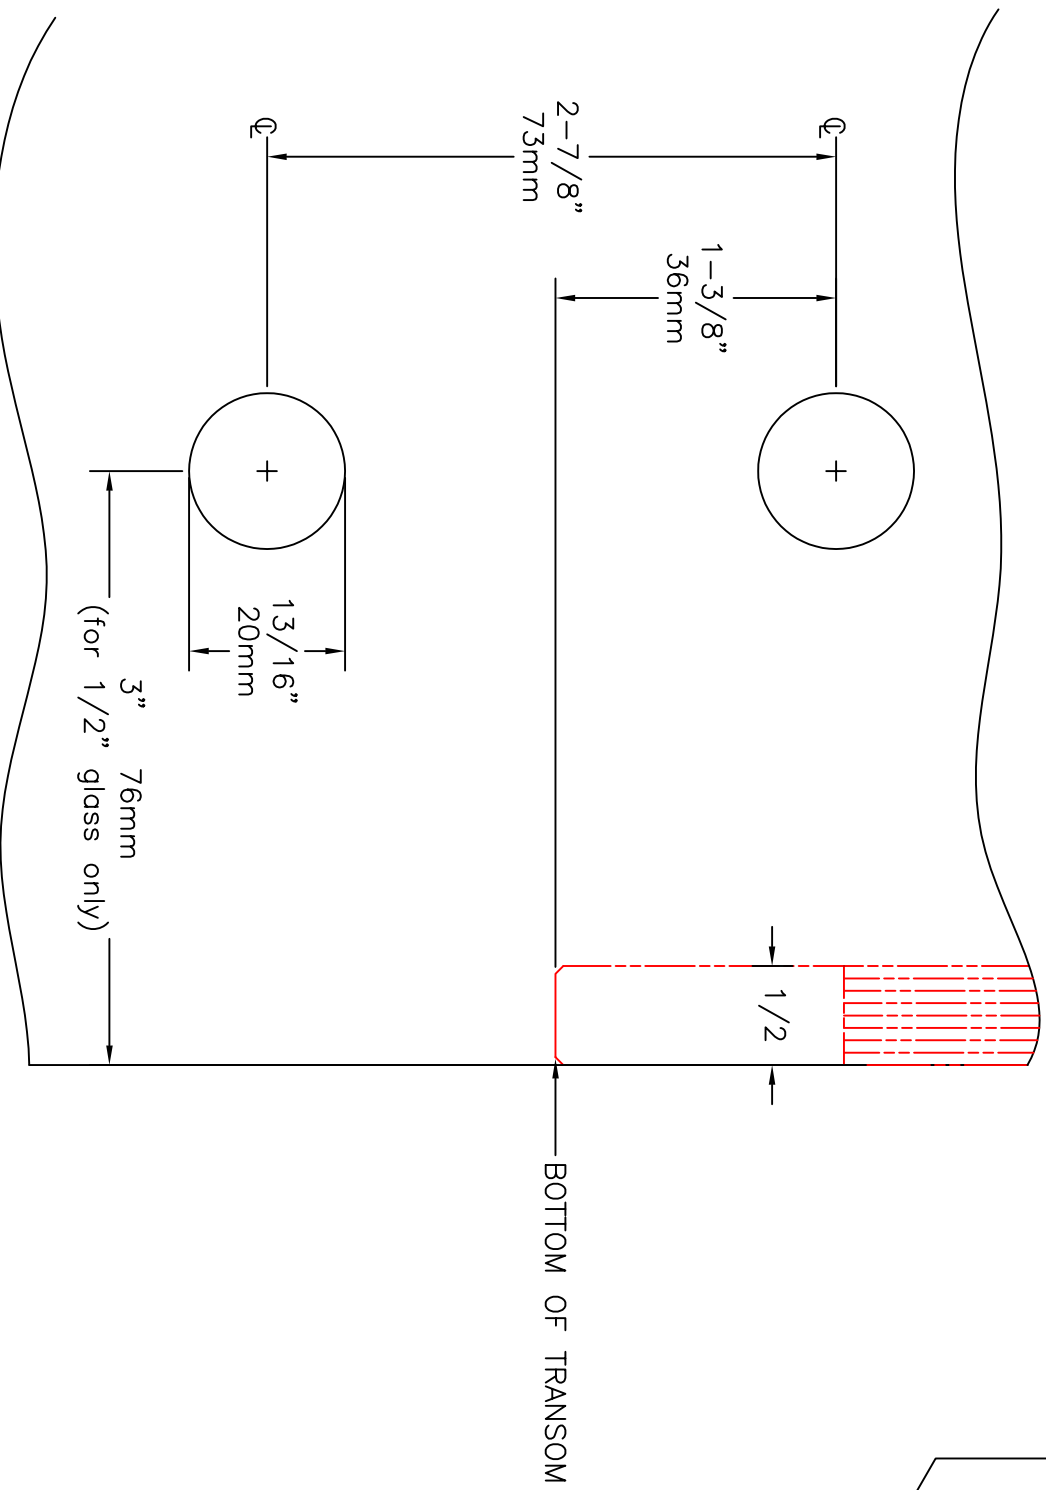

GLASS FABRICATION DETAIL

NEW ITEM NO.	OLD ARTICLE NO.	PT. NO.
903-164 SHOWN	(7 317.42-1)	42
903-165	(7 317.42-2)	42

TO BE USED WITH 1SE-GS19

REF: 1SE-GS18	Date	Revision
SCALE: FULL		
DATE: 12/21/99		

GLASS FABRICATION DETAIL

NEW ITEM NO.	OLD ARTICLE NO.	PT. NO.
903-164 SHOWN	(7 317.42-1)	42
903-165	(7 317.42-2)	42

TO BE USED WITH 1SE-GS18

SIDELITE FABRICATION

REF.: 1SE-GS19	Date	Revision
SCALE: FULL		
DATE: 12/21/99		