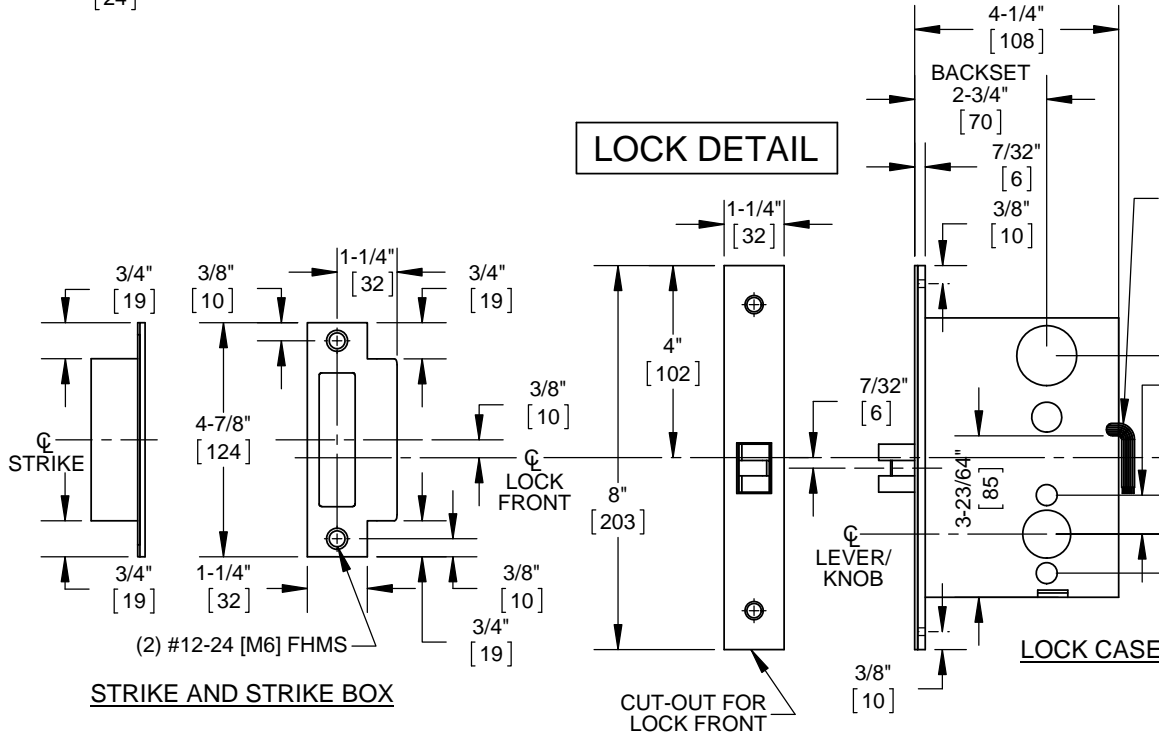

1" x 1/8" x 1"
DEEP RECESS
(2 PLCS)

VIEW "A"

LOCK DETAIL

DOOR DETAIL

- NOTES:
1. DIMENSIONS ARE IN INCHES/[MM].
 2. DO NOT SCALE DRAWING.
 3. FOR TOP MOUNTING HOLE OF M ESCUTCHEON, USE TRIM TO LOCATE AND SECURE WITH SCREW PROVIDED.

DOOR CUT-OUTS AS INDICATED UNDER DOOR DETAIL.
FRAME FOR STRIKE SHOWN UNDER LOCK DETAIL.

- NOTES:
1. DIMENSIONS ARE IN INCHES/[MM].
 2. DO NOT SCALE DRAWING.
 3. FOR TOP MOUNTING HOLE OF M ESCUTCHEON, USE TRIM TO LOCATE AND SECURE WITH SCREW PROVIDED.

DOOR CUT-OUTS AS INDICATED UNDER DOOR DETAIL. FRAME FOR STRIKE SHOWN UNDER LOCK DETAIL.

STEEL DOORS - A&B Rose Trim, M Escutcheon Trim
 M9050, M9070, M9076, M9080
 M9050RX, M9050LM, M9050RXLM
 M9070LM
 M9080RX, M9080LM, M9080RXLM