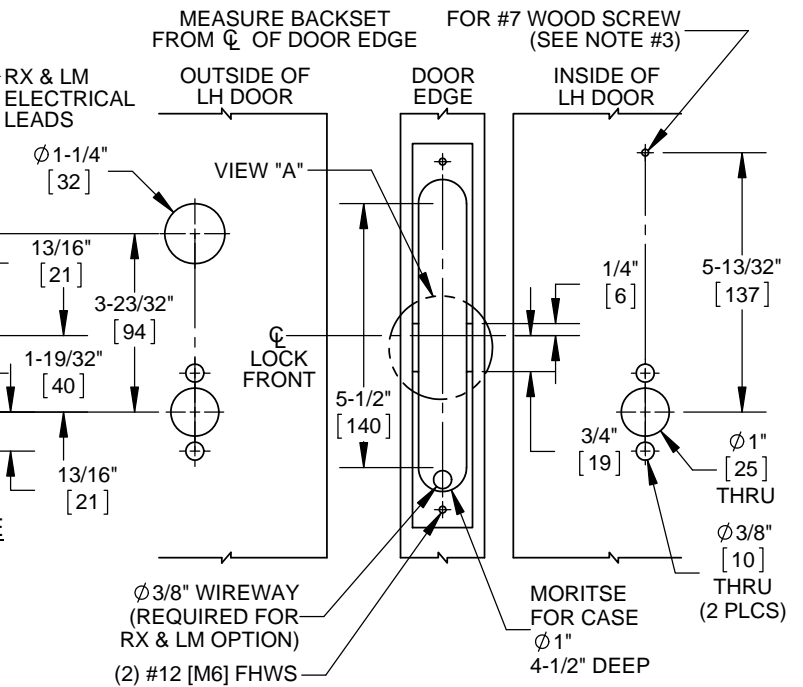

1" x 1/8" x 1"
DEEP RECESS
(2 PLCS)

VIEW "A"

LOCK DETAIL

DOOR DETAIL

- NOTES:
1. DIMENSIONS ARE IN INCHES/[MM].
 2. DO NOT SCALE DRAWING.
 3. FOR TOP MOUNTING HOLE OF M ESCUTCHEON, USE TRIM TO LOCATE AND SECURE WITH SCREW PROVIDED.

DOOR CUT-OUTS AS INDICATED UNDER DOOR DETAIL.
FRAME FOR STRIKE SHOWN UNDER LOCK DETAIL.

- NOTES:
1. DIMENSIONS ARE IN INCHES/[MM].
 2. DO NOT SCALE DRAWING.
 3. FOR TOP MOUNTING HOLE OF M ESCUTCHEON, USE TRIM TO LOCATE AND SECURE WITH SCREW PROVIDED.

DOOR CUT-OUTS AS INDICATED UNDER DOOR DETAIL. FRAME FOR STRIKE SHOWN UNDER LOCK DETAIL.

STEEL DOORS - A&B Rose Trim, M Escutcheon Trim
 M9050, M9070, M9076, M9080
 M9050RX, M9050LM, M9050RXLM
 M9070LM
 M9080RX, M9080LM, M9080RXLM