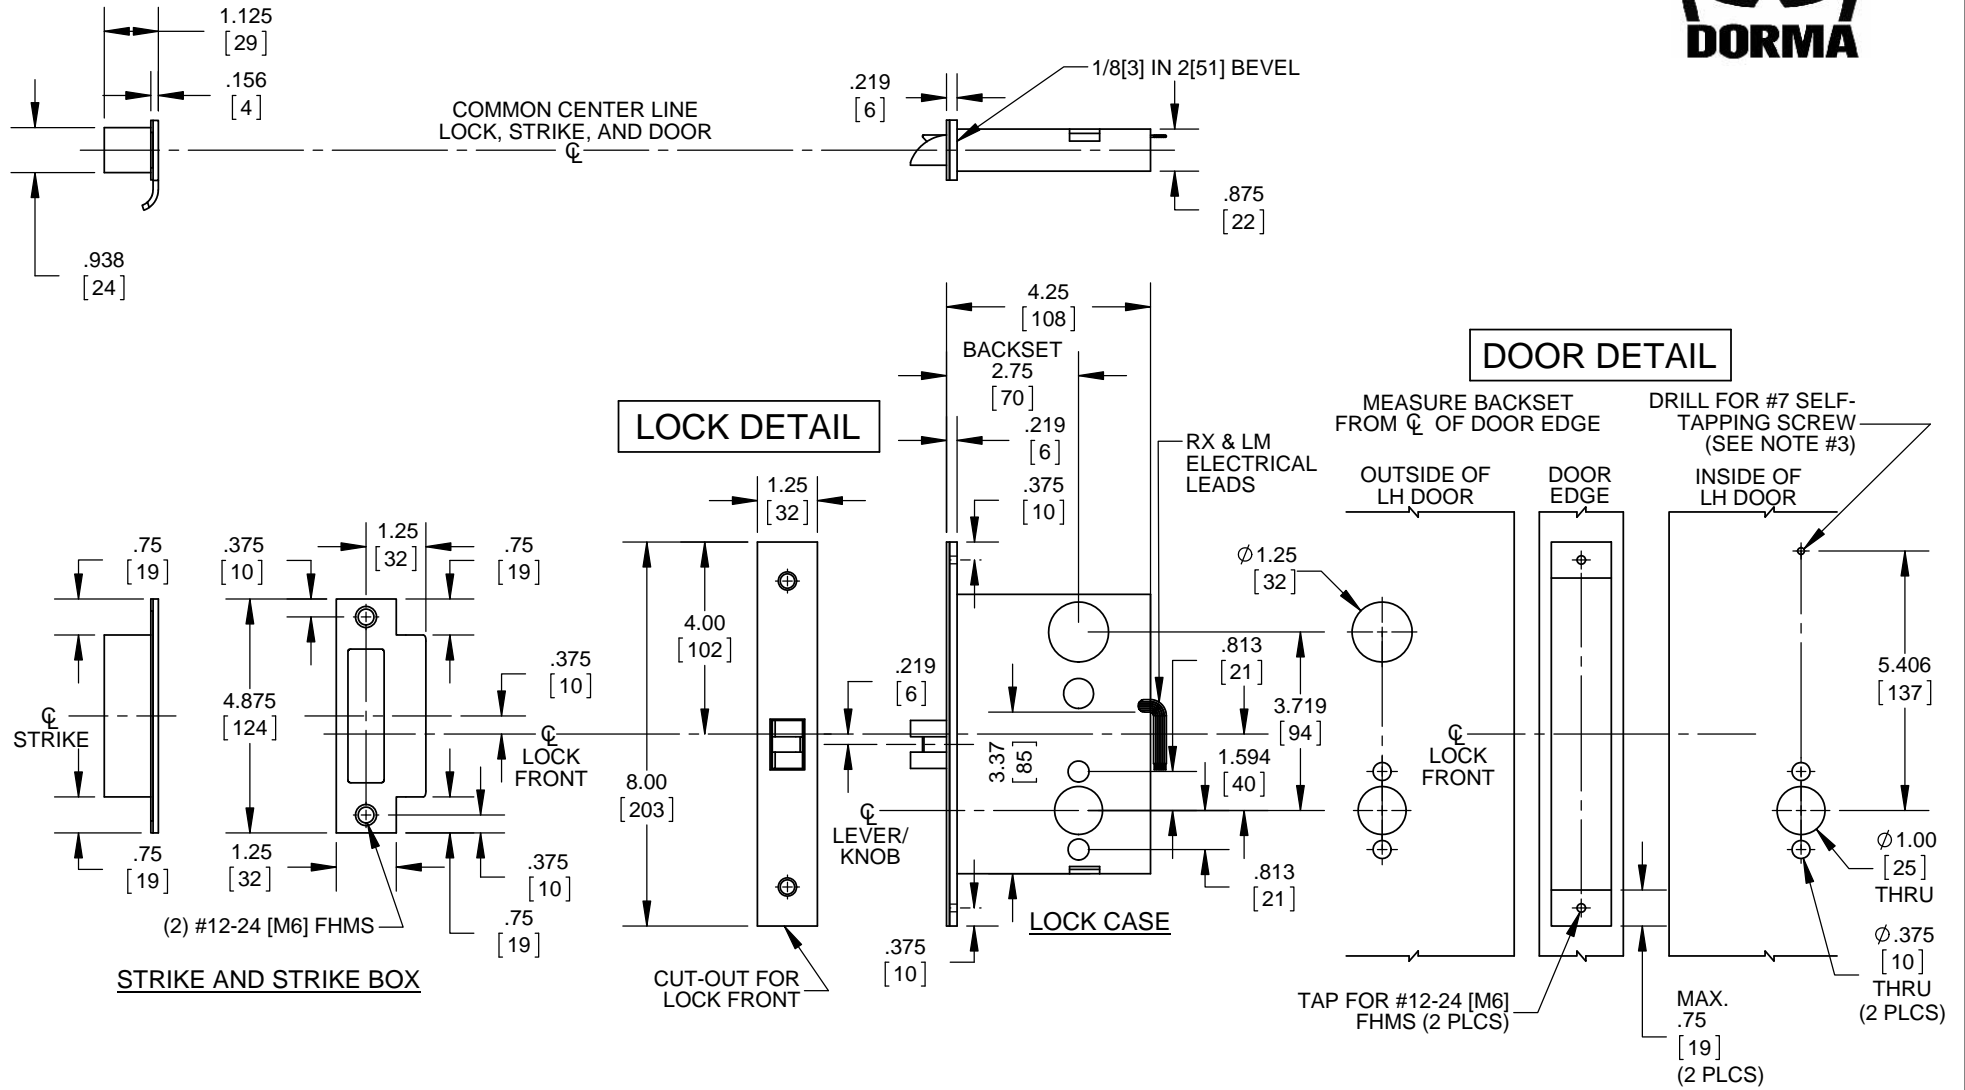

1" x 1/8" x 1"
DEEP RECESS
(2 PLCS)

VIEW "A"

LOCK DETAIL

DOOR DETAIL

- NOTES:
1. DIMENSIONS ARE IN INCHES/[MM].
 2. DO NOT SCALE DRAWING.
 3. FOR TOP MOUNTING HOLE OF M ESCUTCHEON, USE TRIM TO LOCATE AND SECURE WITH SCREW PROVIDED.

DOOR CUT-OUTS AS INDICATED UNDER DOOR DETAIL.
FRAME FOR STRIKE SHOWN UNDER LOCK DETAIL.

- NOTES:
1. DIMENSIONS ARE IN INCHES/[MM].
 2. DO NOT SCALE DRAWING.
 3. FOR TOP MOUNTING HOLE OF M ESCUTCHEON, USE TRIM TO LOCATE AND SECURE WITH SCREW PROVIDED.

DOOR CUT-OUTS AS INDICATED UNDER DOOR DETAIL. FRAME FOR STRIKE SHOWN UNDER LOCK DETAIL.

STEEL DOORS - A&B Rose Trim, M Escutcheon Trim
 M9050, M9070, M9076, M9080
 M9050RX, M9050LM, M9050RXLM
 M9070LM
 M9080RX, M9080LM, M9080RXLM