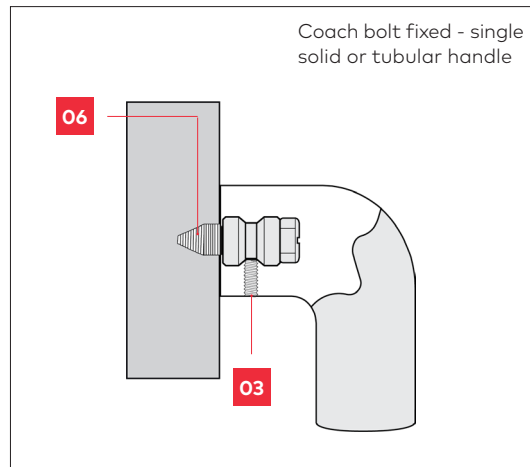

Fixing options

GD FIX - glass doors

TM FIX - timber or metal doors

D FIX - glass, metal or timber doors

C FIX - timber doors only

Note

Nylon spacers and washers are included with handle for glass door fixing option.

Legend

- 01 Spacer
- 02 Washer
- 03 Grub Screw
- 04 Bolt
- 05 Disc
- 06 Coach Bolt

TIMBER DOOR FIXING

| Material Size | Bolt Size |
|---------------|-----------|
| 14mm Ø | 5mm |
| 16mm Ø | 5mm |
| 19mm Ø | 8mm |
| 25mm Ø | 8mm |
| 32mm Ø | 8mm |