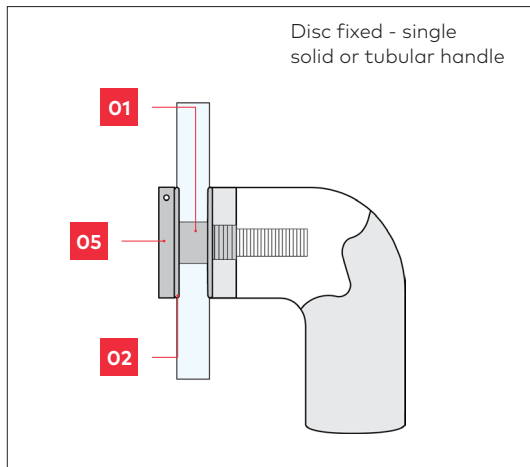

Fixing options

GD FIX - glass doors

TM FIX - timber or metal doors

D FIX - glass, metal or timber doors

C FIX - timber doors only

Note

Nylon spacers and washers are included with handle for glass door fixing option.

Legend

- 01 Spacer
- 02 Washer
- 03 Grub Screw
- 04 Bolt
- 05 Disc
- 06 Coach Bolt

TIMBER DOOR FIXING

| Material Size | Bolt Size |
|---------------|-----------|
| 14mm Ø | 5mm |
| 16mm Ø | 5mm |
| 19mm Ø | 8mm |
| 25mm Ø | 8mm |
| 32mm Ø | 8mm |