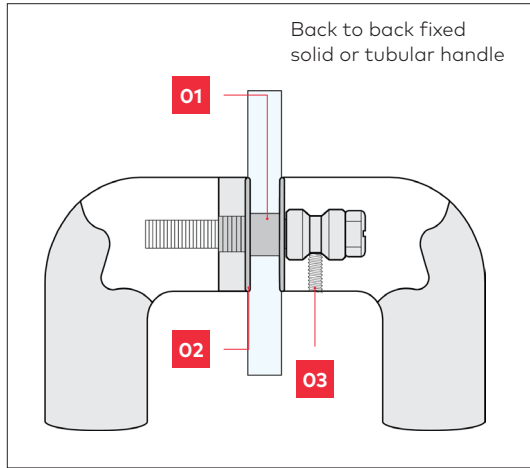

Fixing options

GD FIX - glass doors