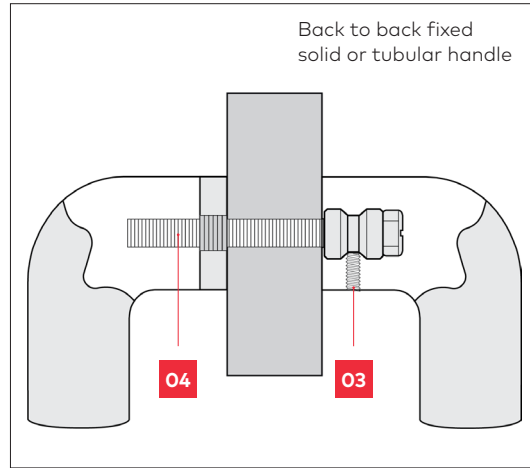

TM FIX - timber or metal doors