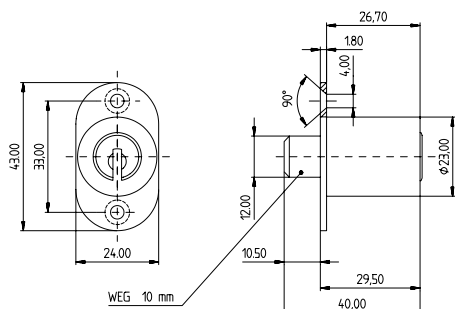

Housing supplied in solid natural brass with nickel plating
Reversible key made from nickel silver

Included with the cylinder:

2 reversible keys (See "Special Functions and Keys" for key options)
Plastic key clip in dark red for Kaba penta, in dark blue for all other systems
1 Rosette Type 78-4-026
Security Card for ownership registration and ordering duplicate keys
Installation and Maintenance Instructions

Length Standard - 29.5mm

Type GTS for glass furniture doors

Options:

BAZ	Construction key	BAZ3	Construction key 3		
LI	Left hinged door	RE	Right hinged door		
SVOBODA	Arranged for Svoboda office furniture, cam 2.5mm thick				
HALI/BENE	Arranged for Hali/Bene office furniture, cam 2mm thick				

Order Code System

System Code.Cylinder.Type.finish.

Example:

6.DRZ.74-4-020.NI = penta.push cylinder.74-4-020.nickel plated

6.GTS.74-4-020.NI = penta.glass door cylinder.74-4-020.nickel plated

Please note that certain options, finishes and dimensions may be subject to extended factory lead times. Please contact our office via email on sales.uk@kaba.com or telephone (0) 870 000 5625.