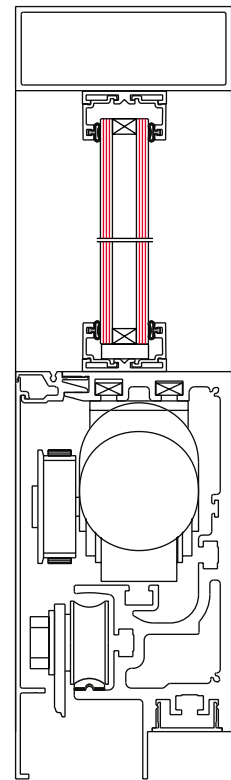

DORMA Automatics, Inc.  
 924 Sherwood Drive  
 Lake Bluff, IL 60044

Toll Free: (877)367-6211  
 Fax: (877)423-7999

AUTOMATIC SLIDING DOORS  
 ESA Series  
 Options

Standard Threshold  
 1/2" x 4-1/2"

Standard "SO" Track  
 1/2" x 4-1/2"

(Optional) Recessed Threshold  
 1/2" x 4-1/2"

(Optional) Threshold  
 1/8" x 3-1/4"

(Optional) Threshold  
 1/4" x 7"

(Optional) 10" Bottom Rail

(Optional) 1" Transom Detail