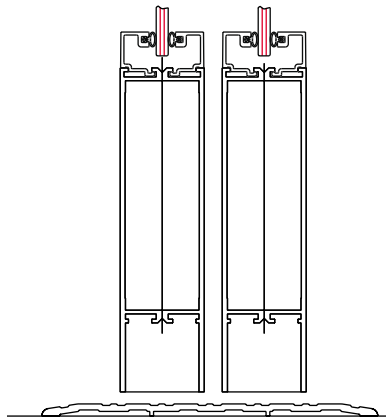

DORMA Automatics, Inc.  
 924 Sherwood Drive  
 Lake Bluff, IL 60044

Toll Free: (877)367-6211  
 Fax: (877)423-7999

AUTOMATIC SLIDING DOORS  
 ESA Series  
 Options

Standard Threshold  
 1/2" x 4-1/2"

Standard "SO" Track  
 1/2" x 4-1/2"

(Optional) Recessed Threshold  
 1/2" x 4-1/2"

(Optional) Threshold  
 1/8" x 3-1/4"

(Optional) Threshold  
 1/4" x 7"

(Optional) 10" Bottom Rail

(Optional) 1" Transom Detail