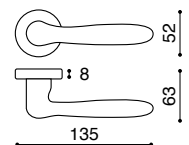

Solid Stainless Steel
Stainless Steel

Latch
Keyhole
Cylinder
Bathroom W/C

SH 817

Solid Stainless Steel
Stainless Steel

Latch
Keyhole
Cylinder
Bathroom W/C

SH 819

Solid Stainless Steel
Stainless Steel

Latch
Keyhole
Cylinder
Bathroom W/C