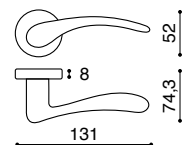

SH 810

Solid Stainless Steel
Stainless Steel

Latch
Keyhole
Cylinder
Bathroom W/C