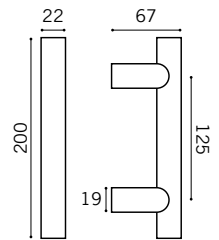

Tubular Pull Handle
Stainless Steel

BT
BTB

PFS 25 back to back fixing set included

DPH 209

Straight Tubular Pull Handle
Stainless Steel

BT
BTB

PFS 19 back to back fixing set included

DPH 210