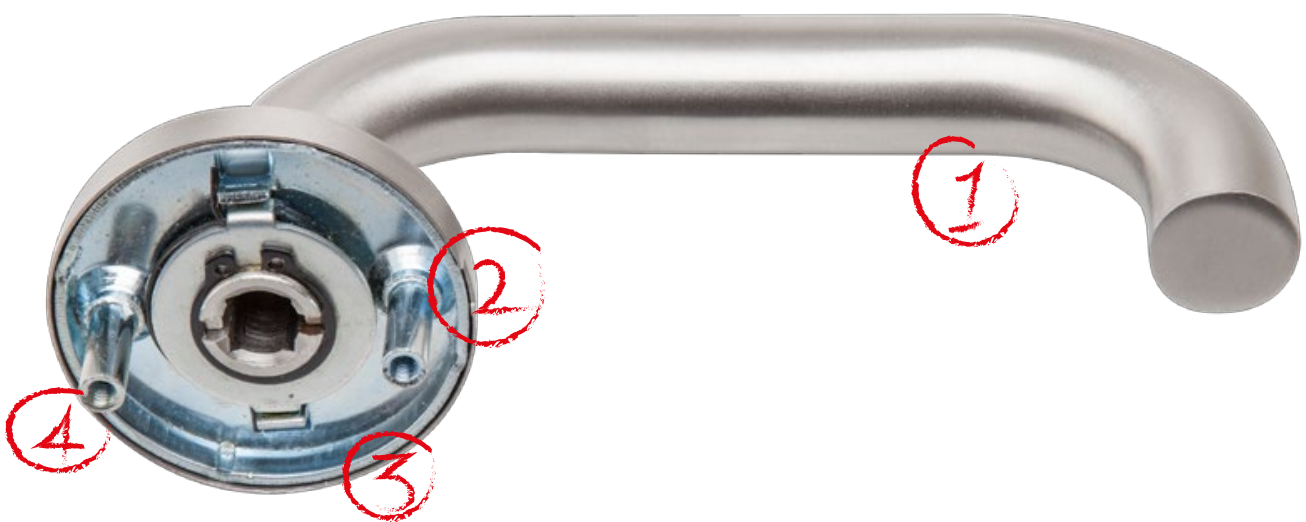

Lever handles

COMMERCIAL RANGE

The DORMA Commercial Range of handles have been designed to stand up to the most physically demanding conditions. Designed for high traffic commercial buildings, this range of handles combines essential architectural requirements with engineering excellence.

Affordability and extreme durability were the guiding principles behind the development of this range of handles.