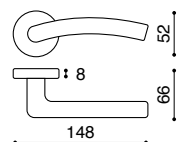

170 x 170mm back plate. Handing must be stated - LH/RH. Padlock not included. Master keying available

TH 120

Tubular Stainless Steel
Stainless Steel

Latch
Keyhole
Cylinder
Bathroom W/C

Available on narrow stile rose with cylinder escutcheons

TH 121

Tubular Stainless Steel
Stainless Steel

Latch
Keyhole
Cylinder
Bathroom W/C

TH 122

Tubular Stainless Steel
Stainless Steel

Latch
Keyhole
Cylinder
Bathroom W/C

Available on narrow stile rose with cylinder escutcheons