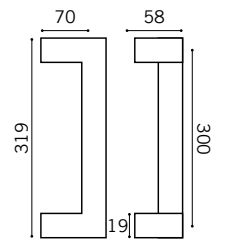

Straight Tubular Pull Handle
Stainless Steel

BT
BTB

PFS 19 back to back fixing set included

Pull handles

DSQ 06H

Square Pull Handle
Stainless Steel

- 225mm BT
- 225mm BTB
- 300mm
- 300mm BTB
- 450mm
- 450mm BTB

SFS 32 back to back fixing set included

DSQ 06C

Offset Square Pull Handle
Stainless Steel

- 300mm
- 300mm BTB

SFS 32 back to back fixing set included

DFP-SS-025

Rectangular Flush Pull Handle
Stainless Steel