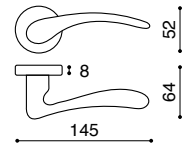

Solid Stainless Steel
Stainless Steel

Latch
Keyhole
Cylinder
Bathroom W/C

SH 817

Solid Stainless Steel
Stainless Steel

Latch
Keyhole
Cylinder
Bathroom W/C

SH 819

Solid Stainless Steel
Stainless Steel

Latch
Keyhole
Cylinder
Bathroom W/C