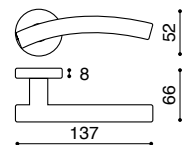

TH 121

Tubular Stainless Steel
Stainless Steel

Latch
Keyhole
Cylinder
Bathroom W/C