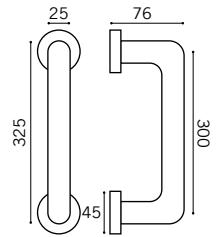

Straight Tubular Pull Handle
Stainless Steel

BT
BTB

PFS 25 back to back fixing set included

Pull handles

DPH 213

Straight Tubular Pull Handle
Stainless Steel

BT
BTB

PFS 32 back to back fixing set included

DPH 215

Offset Tubular Pull Handle
Stainless Steel

BT
BTB

PFS 32 back to back fixing set included

DPH 217

Offset Tubular Pull Handle
Stainless Steel

BT
BTB

Pull handles

DPH 301A

Straight Tubular Pull Handle
Stainless Steel

BT
BTB

PFS 25 back to back fixing set included

DPH 301B

Straight Tubular Pull Handle Flange Fixing
Stainless Steel

BT

DPH 301C

Straight Tubular Pull Handle
Stainless Steel

BT
BTB

PFS 19 back to back fixing set included

Pull handles

DSQ 06H

Square Pull Handle
Stainless Steel

- 225mm BT
- 225mm BTB
- 300mm
- 300mm BTB
- 450mm
- 450mm BTB