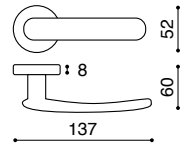

Lever handles

SH 827

Solid Stainless Steel
Stainless Steel

Latch
Keyhole
Cylinder
Bathroom W/C