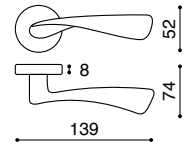

SH 815

Solid Stainless Steel
Stainless Steel

Latch
Keyhole
Cylinder
Bathroom W/C