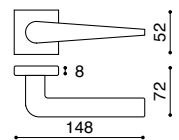

Square Stainless Steel
Stainless Steel

Latch
Keyhole
Cylinder
Bathroom W/C

DSQ 902

Square Stainless Steel
Stainless Steel

Latch
Keyhole
Cylinder
Bathroom W/C

DSQ 903

Square Stainless Steel
Stainless Steel

Latch
Keyhole
Cylinder
Bathroom W/C