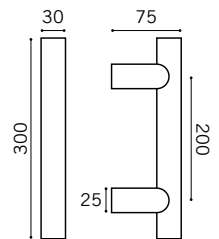

DPH 210

Straight Tubular Pull Handle
Stainless Steel

BT
BTB

PFS 25 back to back fixing set included