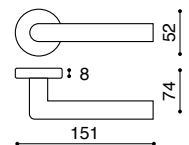

SH 823

Solid Stainless Steel
Stainless Steel

Latch
Keyhole
Cylinder
Bathroom W/C