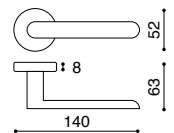

Lever handles

TH 128

Tubular Stainless Steel
Stainless Steel

Latch
Keyhole
Cylinder
Bathroom W/C

TH 132

Tubular Stainless Steel
Stainless Steel

Latch
Keyhole
Cylinder
Bathroom W/C

Lever handles