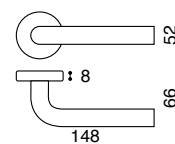

Tubular Stainless Steel
Stainless Steel

Latch
Keyhole
Cylinder
Bathroom W/C

TH 126

Tubular Stainless Steel
Stainless Steel

Latch
Keyhole
Cylinder
Bathroom W/C

Available on narrow stile rose with cylinder escutcheons