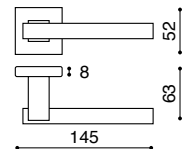

Square Stainless Steel
Stainless Steel

Latch
Keyhole
Cylinder
Bathroom W/C

DSQ 902

Square Stainless Steel
Stainless Steel

Latch
Keyhole
Cylinder
Bathroom W/C

DSQ 903

Square Stainless Steel
Stainless Steel

Latch
Keyhole
Cylinder
Bathroom W/C