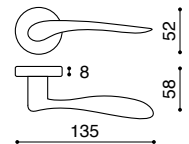

Lever handles

SH 821

Solid Stainless Steel
Stainless Steel

Latch
Keyhole
Cylinder
Bathroom W/C

SH 822

Solid Stainless Steel
Stainless Steel

Latch
Keyhole
Cylinder
Bathroom W/C

SH 823