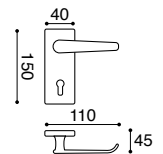

CB 30

Designer Range
Satin Chrome

Keyhole
Cylinder