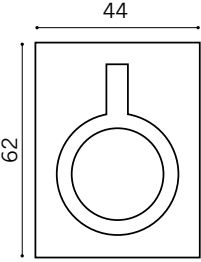

Pull handles

DRP-SS-023

Ring Flush Pull Handle

Stainless Steel