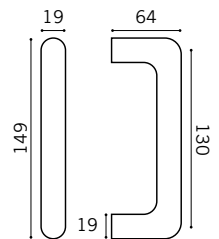

DPH 301A

Straight Tubular Pull Handle
Stainless Steel

BT
BTB

PFS 25 back to back fixing set included

DPH 301B

Straight Tubular Pull Handle Flange Fixing
Stainless Steel

BT

DPH 301C

Straight Tubular Pull Handle
Stainless Steel

BT
BTB

PFS 19 back to back fixing set included

Pull handles

DSQ 06H

Square Pull Handle
Stainless Steel

- 225mm BT
- 225mm BTB
- 300mm
- 300mm BTB
- 450mm
- 450mm BTB