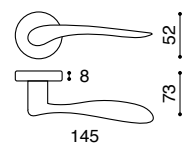

Solid Stainless Steel
Stainless Steel

Latch
Keyhole
Cylinder
Bathroom W/C

SH 825

Solid Stainless Steel
Stainless Steel

Latch
Keyhole
Cylinder
Bathroom W/C

Lever handles

SH 827

Solid Stainless Steel
Stainless Steel