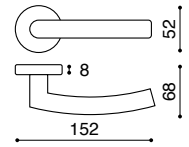

Lever handles

TH 128

Tubular Stainless Steel
Stainless Steel

Latch
Keyhole
Cylinder
Bathroom W/C