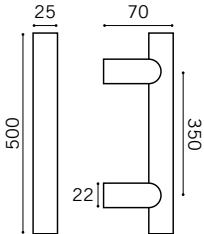

PFS 25 back to back fixing set included

DPH 207

Straight Tubular Pull Handle

Stainless Steel

BT
BTB

PFS 22 back to back fixing set included

Pull handles

DPH 208