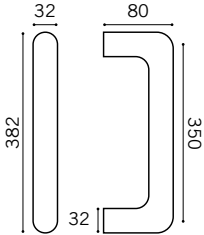

Straight Tubular Pull Handle
Stainless Steel

BT
BTB

PFS 25 back to back fixing set included

Pull handles

DPH 213

Straight Tubular Pull Handle
Stainless Steel

BT
BTB

PFS 32 back to back fixing set included