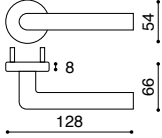

CR 003

Commercial Range
Stainless Steel

Latch R 387
Keyhole R 440
Cylinder R 440

Special order