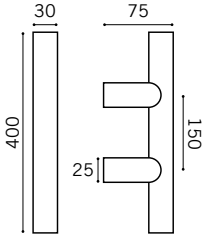

Pull handles

DPH 205

Straight Tubular Pull Handle

Stainless Steel

BT
BTB

PFS 25 back to back fixing set included