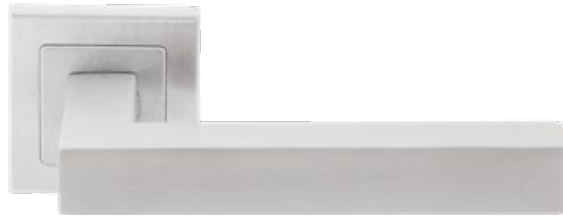

Square Stainless Steel
Stainless Steel

Latch
Keyhole
Cylinder
Bathroom W/C

DSQ 902

Square Stainless Steel
Stainless Steel

Latch
Keyhole
Cylinder
Bathroom W/C

DSQ 903

Square Stainless Steel
Stainless Steel

Latch
Keyhole
Cylinder
Bathroom W/C