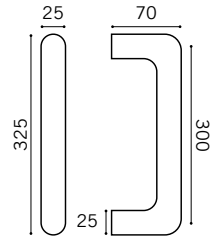

Pull handles

DPH 301A

Straight Tubular Pull Handle
Stainless Steel

BT
BTB

PFS 25 back to back fixing set included