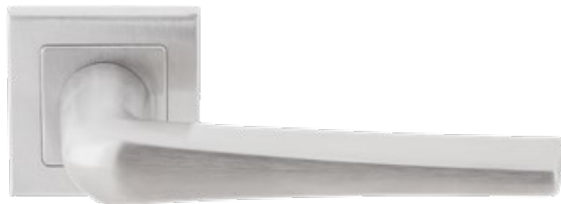

Square Stainless Steel
Stainless Steel

Latch
Keyhole
Cylinder
Bathroom W/C

DSQ 902

Square Stainless Steel
Stainless Steel

Latch
Keyhole
Cylinder
Bathroom W/C

DSQ 903

Square Stainless Steel
Stainless Steel

Latch
Keyhole
Cylinder
Bathroom W/C

SH 810

Solid Stainless Steel
Stainless Steel

Latch
Keyhole
Cylinder
Bathroom W/C

Lever handles

SH 811

Solid Stainless Steel
Stainless Steel

Latch
Keyhole
Cylinder
Bathroom W/C

SH 815