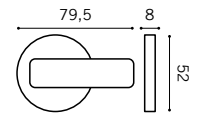

DWC-006

Disabled WC Indicator
Stainless Steel

Set