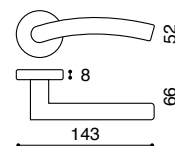

Lever handles

TH 123

Tubular Stainless Steel
Stainless Steel

Latch
Keyhole
Cylinder
Bathroom W/C