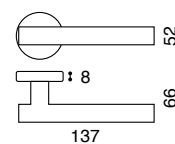

Lever handles

TH 123

Tubular Stainless Steel
Stainless Steel

Latch
Keyhole
Cylinder
Bathroom W/C

TH 124

Tubular Stainless Steel
Stainless Steel

Latch
Keyhole
Cylinder
Bathroom W/C

TH 125