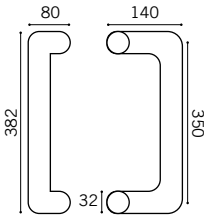

DPH 215

Offset Tubular Pull Handle
Stainless Steel

BT
BTB

PFS 32 back to back fixing set included