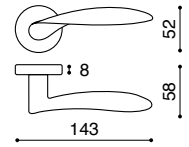

SH 810

Solid Stainless Steel
Stainless Steel

Latch
Keyhole
Cylinder
Bathroom W/C

Lever handles

SH 811

Solid Stainless Steel
Stainless Steel

Latch
Keyhole
Cylinder
Bathroom W/C

SH 815