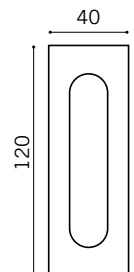

Straight Tubular Pull Handle
Stainless Steel

BT
BTB

PFS 19 back to back fixing set included

Pull handles

DSQ 06H

Square Pull Handle
Stainless Steel

- 225mm BT
- 225mm BTB
- 300mm
- 300mm BTB
- 450mm
- 450mm BTB

SFS 32 back to back fixing set included

DSQ 06C

Offset Square Pull Handle
Stainless Steel

- 300mm
- 300mm BTB

SFS 32 back to back fixing set included

DFP-SS-025

Rectangular Flush Pull Handle
Stainless Steel