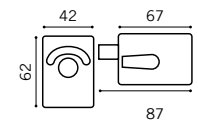

DSQ 005

Bathroom WC Indicator
Stainless Steel

Set

DIB-ZST-026

Indicator Bolt
Satin Chrome

Each

Pull handles

DPH 205