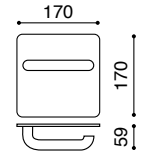

Tubular Stainless Steel
Stainless Steel

Latch
Keyhole
Cylinder
Bathroom W/C

170 x 170mm back plate

Lever handles

TH 120/RES

Tubular Stainless Steel
Stainless Steel

TH120/RES furniture
D036S Lock Case
DKC056501 Knob Cyl
Complete set

170 x 170mm back plate. Handing must be stated - LH/RH. Padlock not included. Master keying available

TH 120

Tubular Stainless Steel
Stainless Steel

Latch
Keyhole
Cylinder
Bathroom W/C

Available on narrow stile rose with cylinder escutcheons