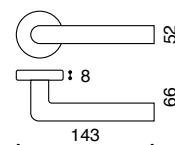

TH 125

Tubular Stainless Steel
Stainless Steel

Latch
Keyhole
Cylinder
Bathroom W/C