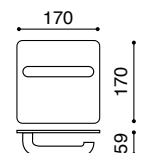

TH 120/BP

Tubular Stainless Steel
Stainless Steel

Latch
Keyhole
Cylinder
Bathroom W/C

170 x 170mm back plate