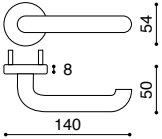

Lever handles

CR 001

Commercial Range
Stainless Steel

Latch R 387
Keyhole R 440
Cylinder R 440

Special order