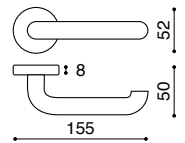

Tubular Stainless Steel
Stainless Steel

Latch
Keyhole
Cylinder
Bathroom W/C

170 x 170mm back plate

Lever handles

TH 120/RES

Tubular Stainless Steel
Stainless Steel

TH120/RES furniture
D036S Lock Case
DKC056501 Knob Cyl
Complete set

170 x 170mm back plate. Handing must be stated - LH/RH. Padlock not included. Master keying available

TH 120

Tubular Stainless Steel
Stainless Steel

Latch
Keyhole
Cylinder
Bathroom W/C

Available on narrow stile rose with cylinder escutcheons