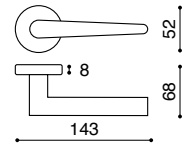

Lever handles

SH 821

Solid Stainless Steel
Stainless Steel

Latch
Keyhole
Cylinder
Bathroom W/C