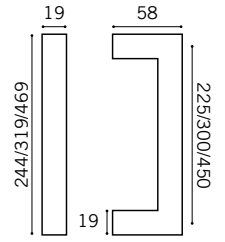

Pull handles

DSQ 06H

Square Pull Handle
Stainless Steel

- 225mm BT
- 225mm BTB
- 300mm
- 300mm BTB
- 450mm
- 450mm BTB

SFS 32 back to back fixing set included