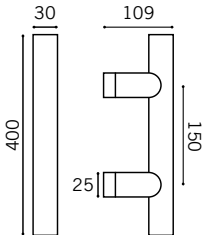

DPH 206

Offset Tubular Pull Handle

Stainless Steel

BT
BTB

PFS 25 back to back fixing set included