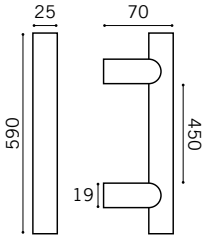

DPH 215

Offset Tubular Pull Handle
Stainless Steel

BT
BTB

PFS 32 back to back fixing set included

DPH 217

Offset Tubular Pull Handle
Stainless Steel

BT
BTB

Pull handles

Straight Tubular Pull Handle
Stainless Steel

BT
BTB

PFS 19 back to back fixing set included

Pull handles

DSQ 06H

Square Pull Handle
Stainless Steel

- 225mm BT
- 225mm BTB
- 300mm
- 300mm BTB
- 450mm
- 450mm BTB