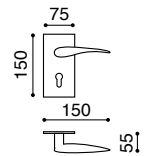

SH 875

Solid Stainless Steel
Stainless Steel

Cylinder