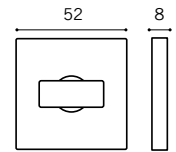

DSQ 005

Bathroom WC Indicator
Stainless Steel

Set