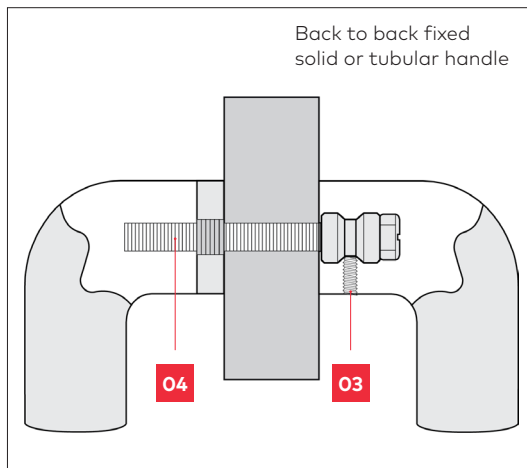

TM FIX - timber or metal doors