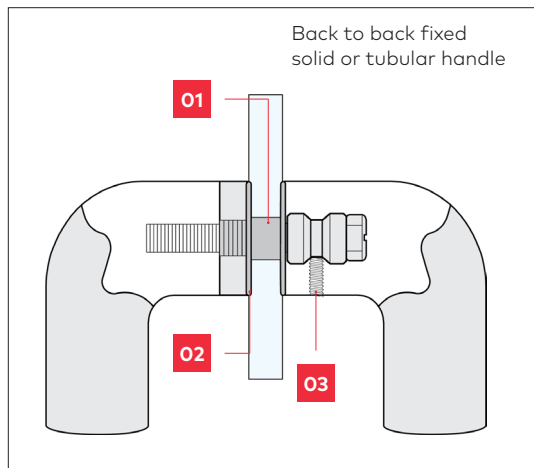

Fixing options

GD FIX - glass doors