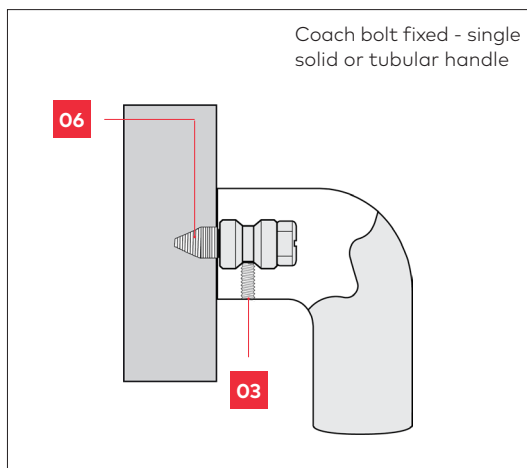

Fixing options

GD FIX - glass doors

TM FIX - timber or metal doors

D FIX - glass, metal or timber doors

C FIX - timber doors only

Note

Nylon spacers and washers are included with handle for glass door fixing option.

Legend

- 01** Spacer
- 02** Washer
- 03** Grub Screw
- 04** Bolt
- 05** Disc
- 06** Coach Bolt

TIMBER DOOR FIXING

Material Size	Bolt Size
14mm Ø	5mm
16mm Ø	5mm
19mm Ø	8mm
25mm Ø	8mm
32mm Ø	8mm

METAL DOOR FIXING