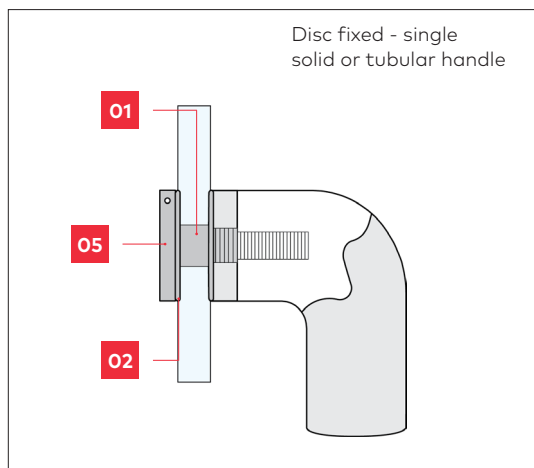

Fixing options

GD FIX - glass doors

TM FIX - timber or metal doors

D FIX - glass, metal or timber doors

C FIX - timber doors only

Note

Nylon spacers and washers are included with handle for glass door fixing option.

Legend

- 01** Spacer
- 02** Washer
- 03** Grub Screw
- 04** Bolt
- 05** Disc
- 06** Coach Bolt

TIMBER DOOR FIXING

Material Size	Bolt Size
14mm Ø	5mm
16mm Ø	5mm
19mm Ø	8mm
25mm Ø	8mm
32mm Ø	8mm

METAL DOOR FIXING