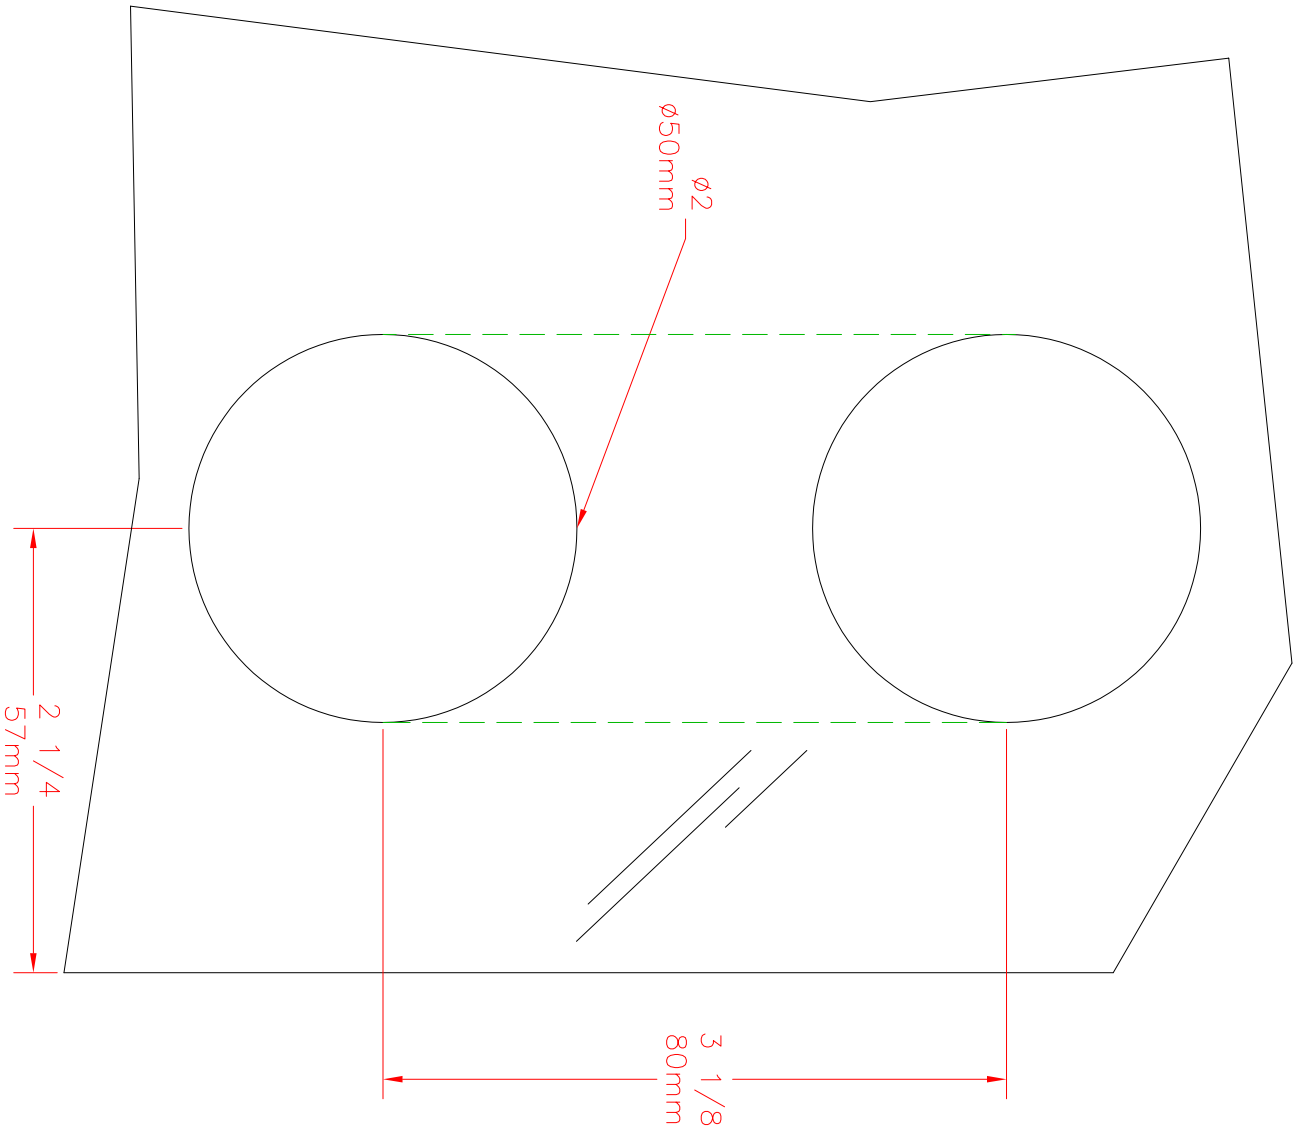

NEW ITEM NO.	OLD ARTICLE NO.
11.200 11.260 11.280	Jr. Office Housing LH
11.201 11.261 11.281	Jr. Office Housing RH
11.206 11.286	Jr. Office Strike LH
11.207 11.287	Jr. Office Strike RH

3/8" GLASS FABRICATION

1/2" GLASS FABRICATION (CUT ON DOTTED LINE)

GLASS FABRICATION DETAIL

REF.: 1SE-GS25	Date	Revision
SCALE: FULL	8/14/03	EDIT ITEMS
DATE: 5/17/01		